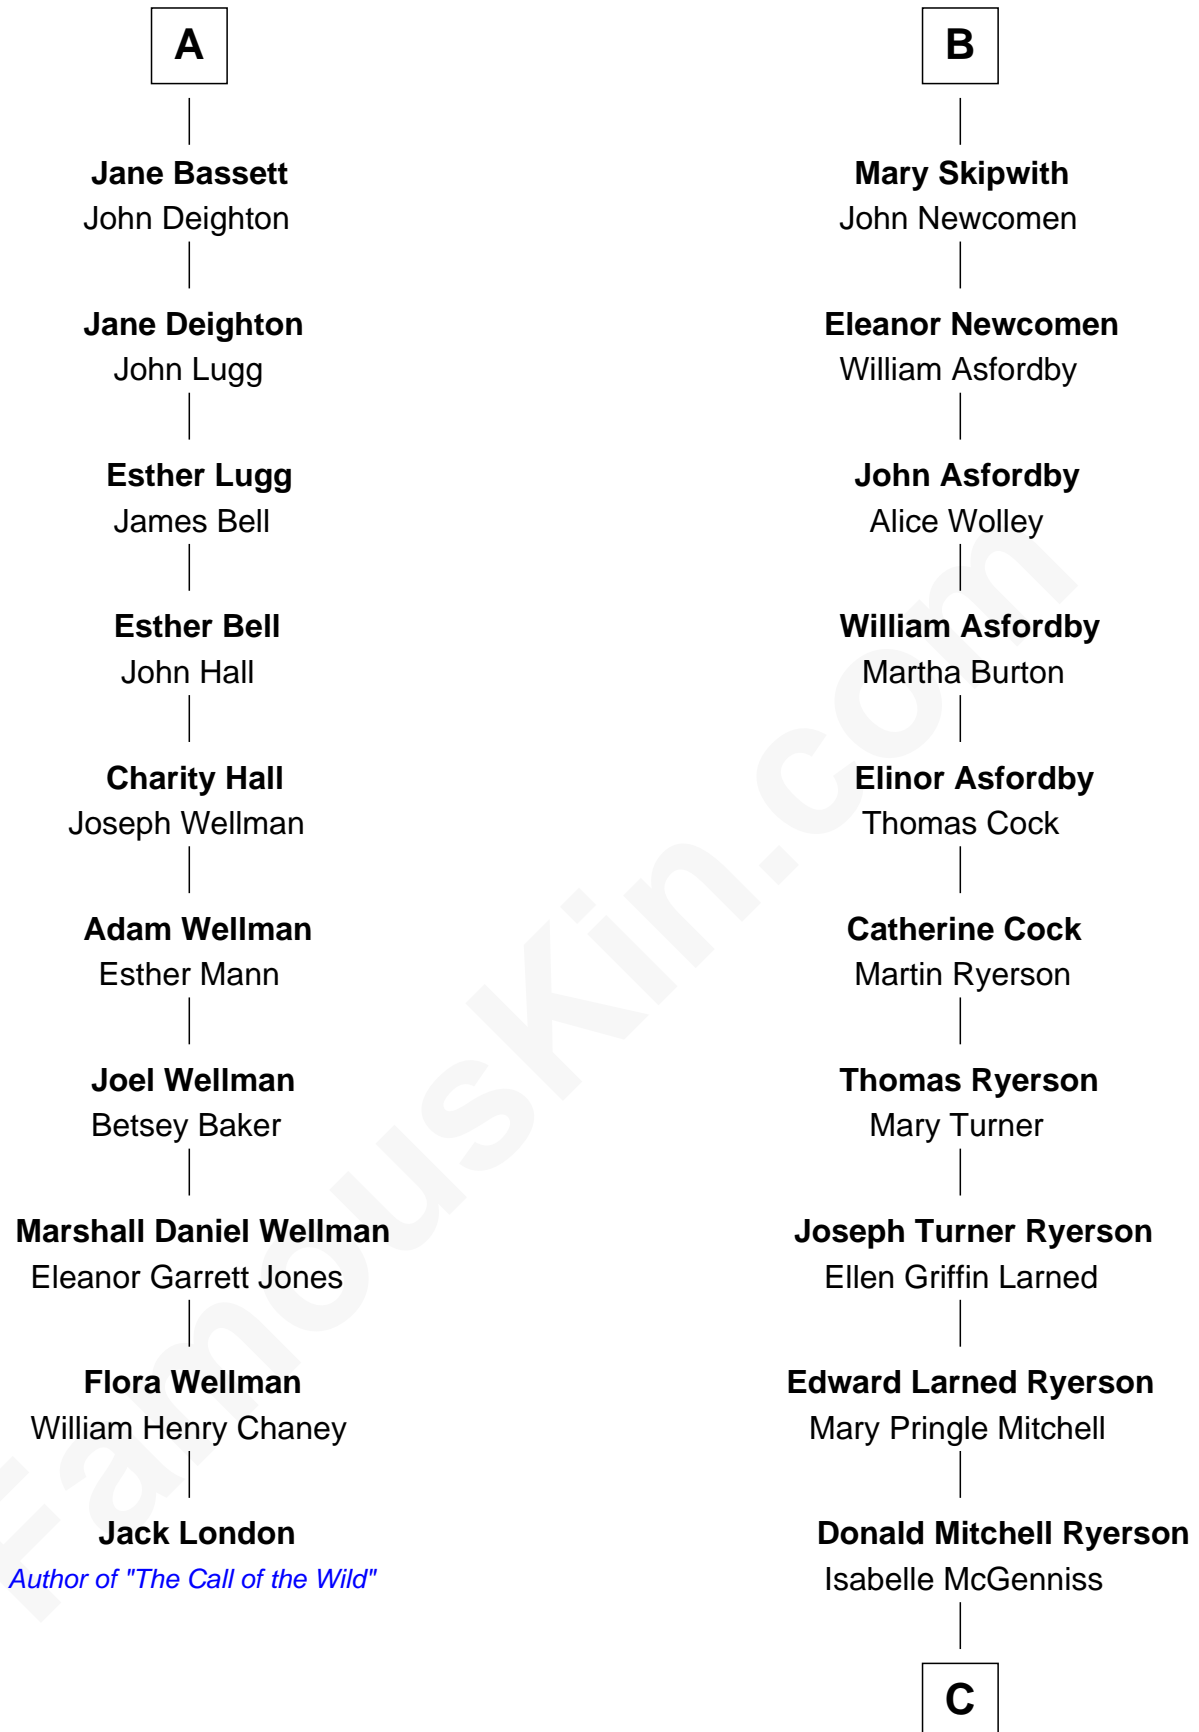

# FamousKin.com Relationship Chart of

**Jack London**

*Author of "The Call of the Wild"*

16th cousin 3 times removed of

**Paget Brewster**

*TV Actress*

**C**

**Joan Ryerson**

George Washington Wales Brewster

**Galen Brewster**

Hathaway Tew

**Paget Brewster**

*TV Actress*

FamousKin.com