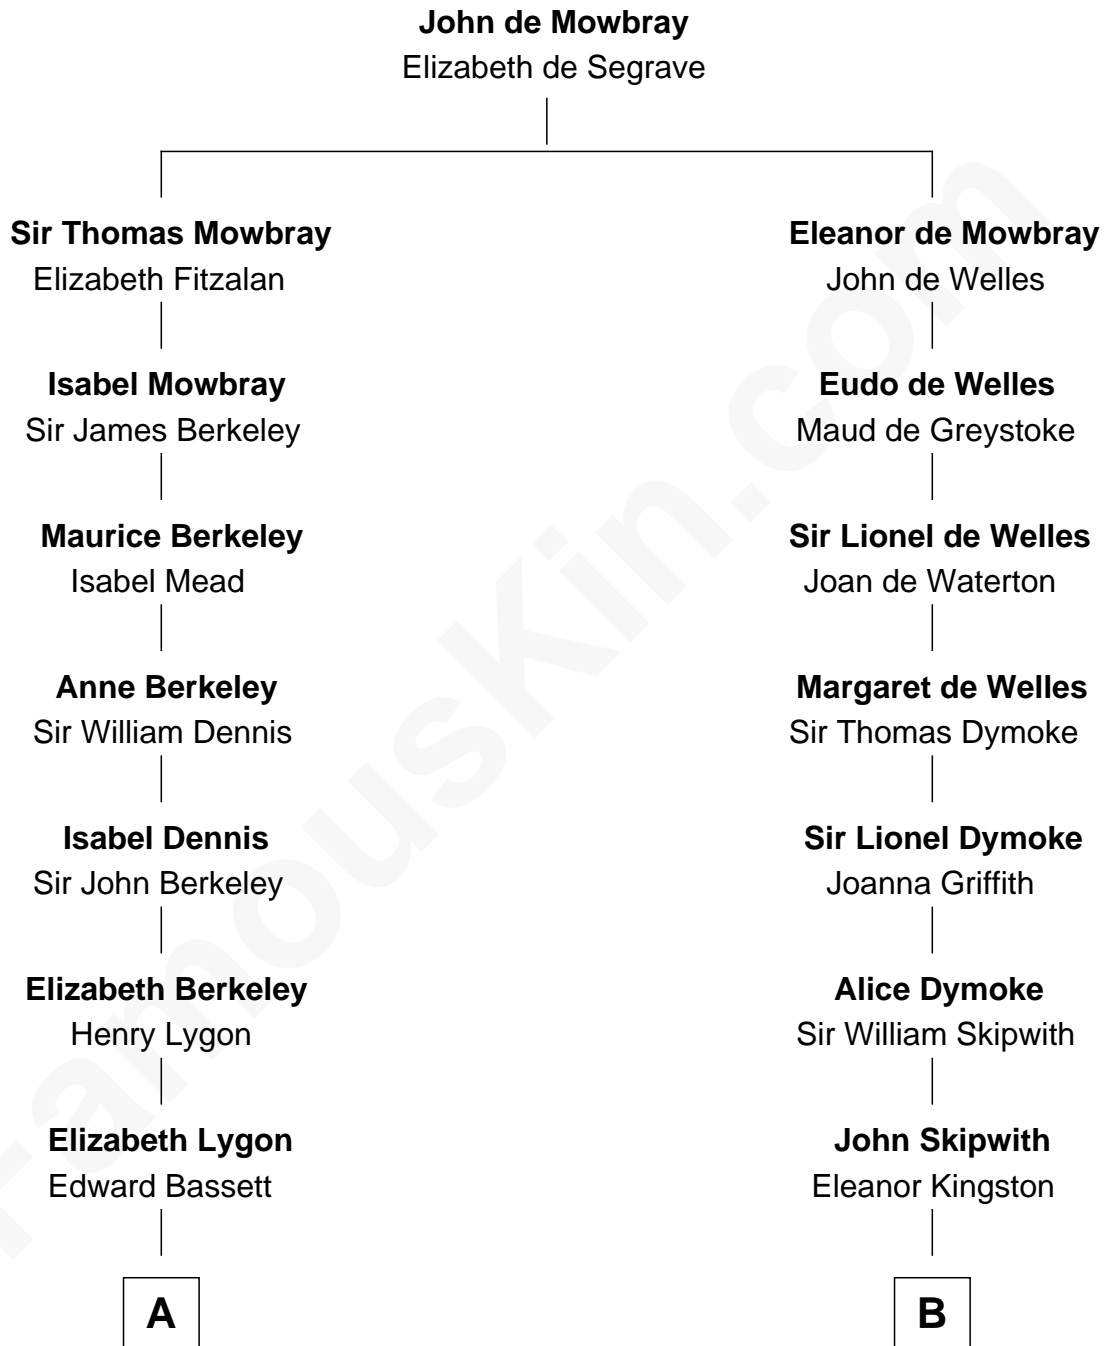

# FamousKin.com Relationship Chart of

**Jack London**

*Author of "The Call of the Wild"*

16th cousin 3 times removed of

**Paget Brewster**

*TV Actress*

**C**

**Joan Ryerson**

George Washington Wales Brewster

**Galen Brewster**

Hathaway Tew

**Paget Brewster**

*TV Actress*

FamousKin.com