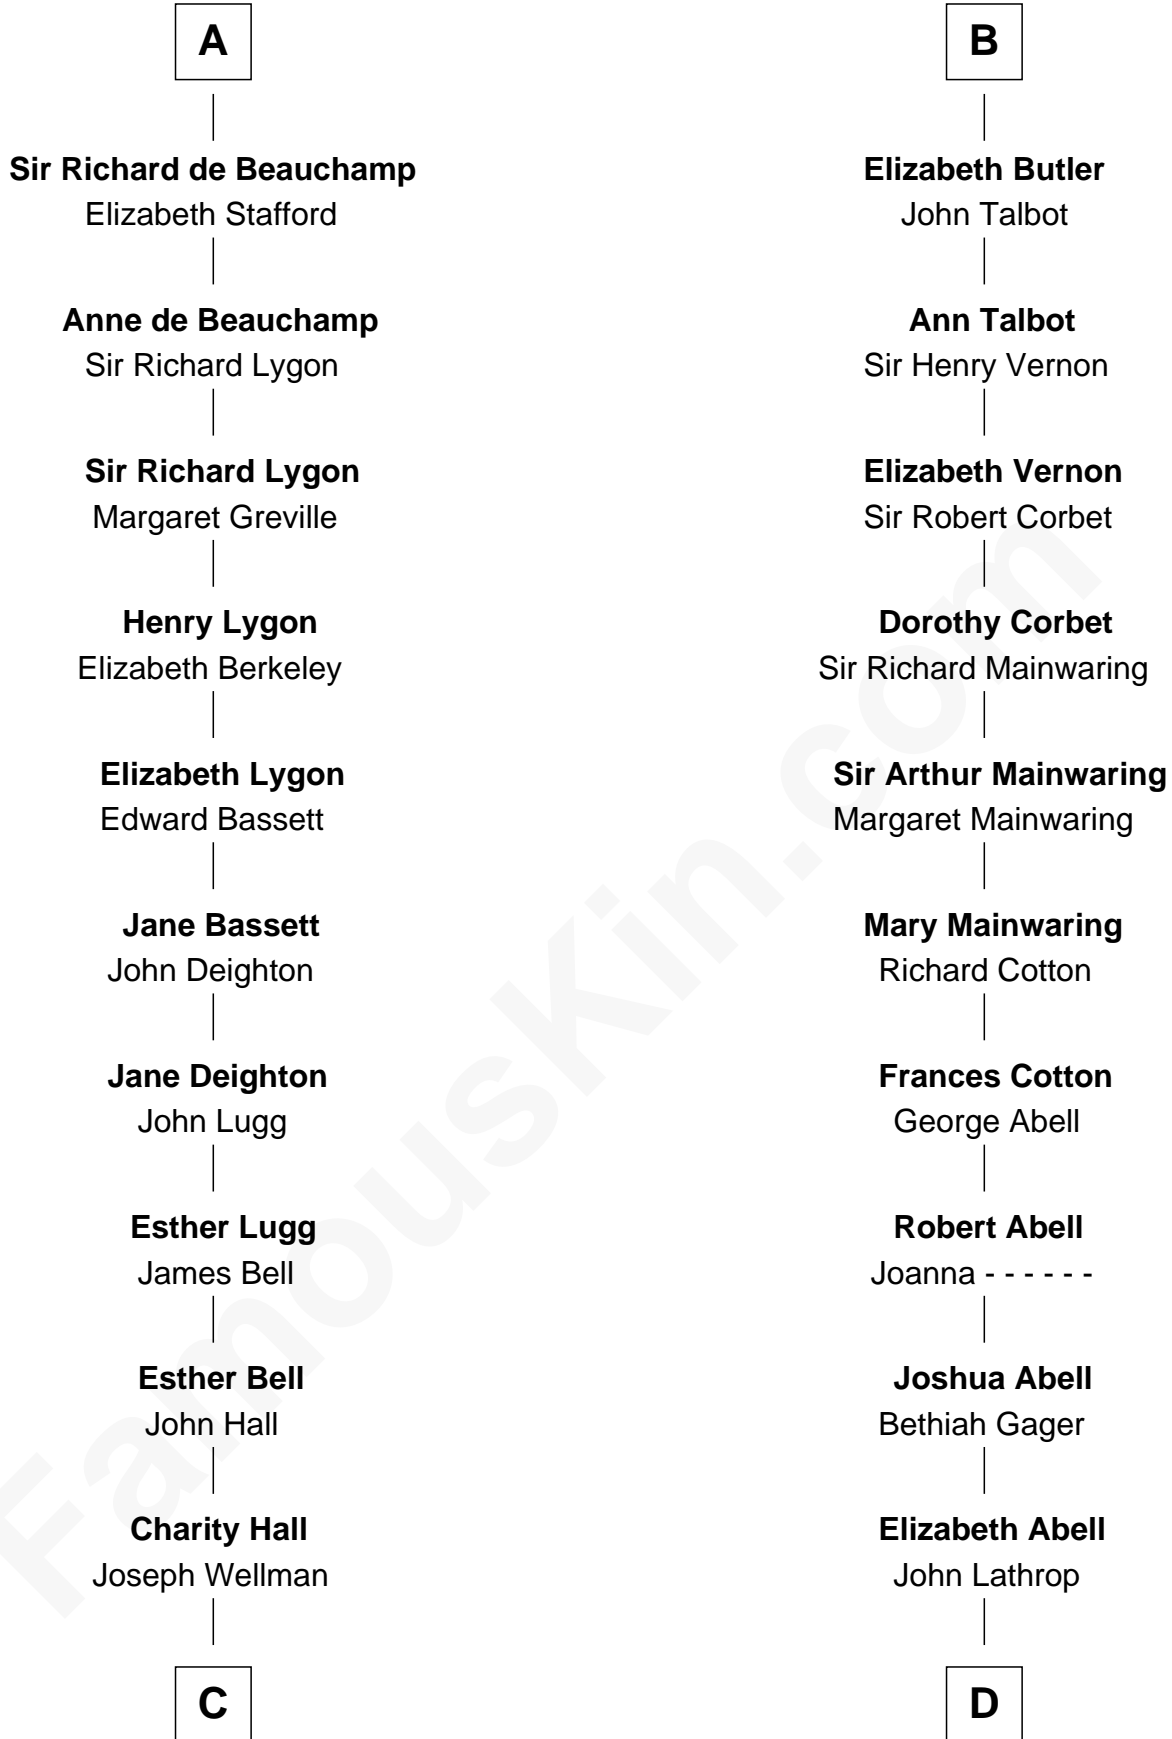

FamousKin.com Relationship Chart of

Jack London

Author of "The Call of the Wild"

21st cousin of

Marjorie Post

Founder of General Foods

C

Adam Wellman

Esther Mann

Joel Wellman

Betsey Baker

Marshall Daniel Wellman

Eleanor Garrett Jones

Flora Wellman

William Henry Chaney

Jack London