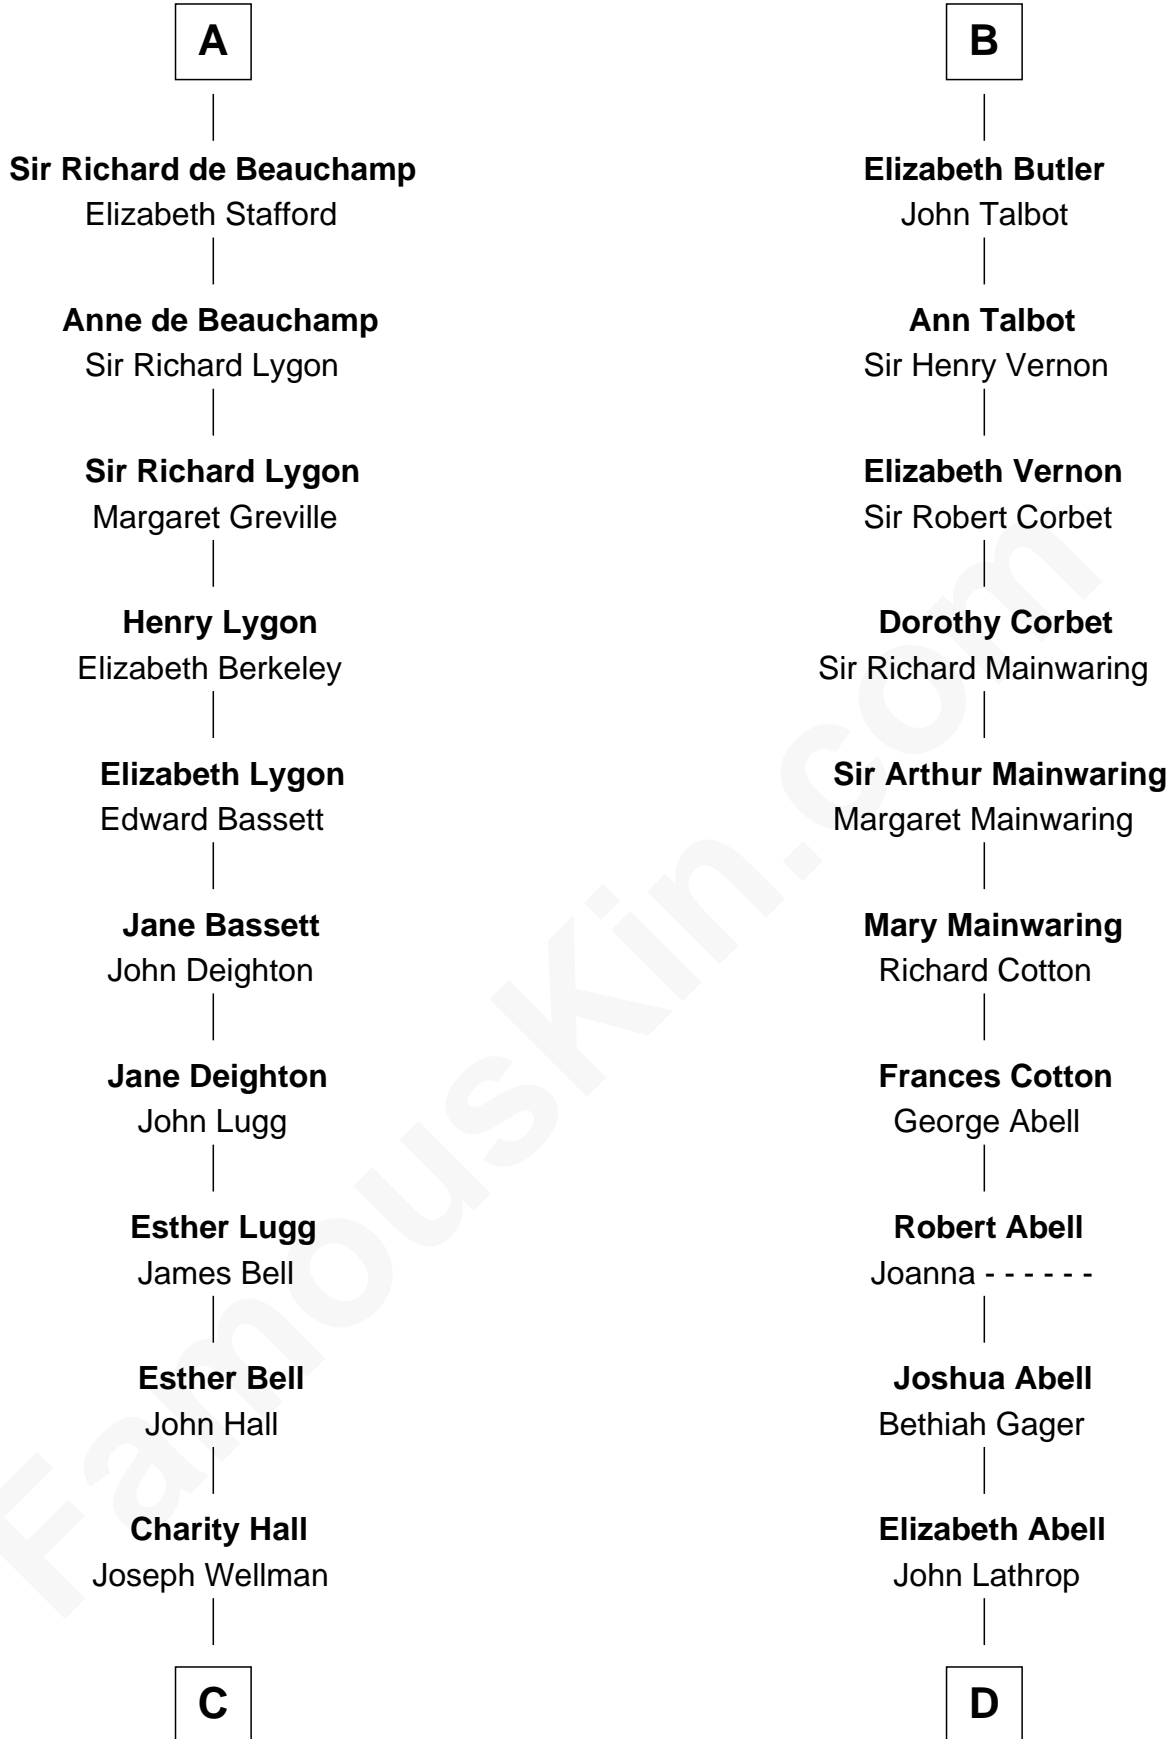

# FamousKin.com Relationship Chart of

**Jack London**

*Author of "The Call of the Wild"*

21st cousin of

**Marjorie Post**

*Founder of General Foods*

**Raoul de Lusgnan**

Alice de Eu

**C**

**Adam Wellman**

Esther Mann

**Joel Wellman**

Betsey Baker

**Marshall Daniel Wellman**

Eleanor Garrett Jones

**Flora Wellman**

William Henry Chaney

**Jack London**

*Author of "The Call of the Wild"*

**D**

**Azel Lathrop**

Elizabeth Hyde

**Erastus Lathrop**

Sarah Bailey