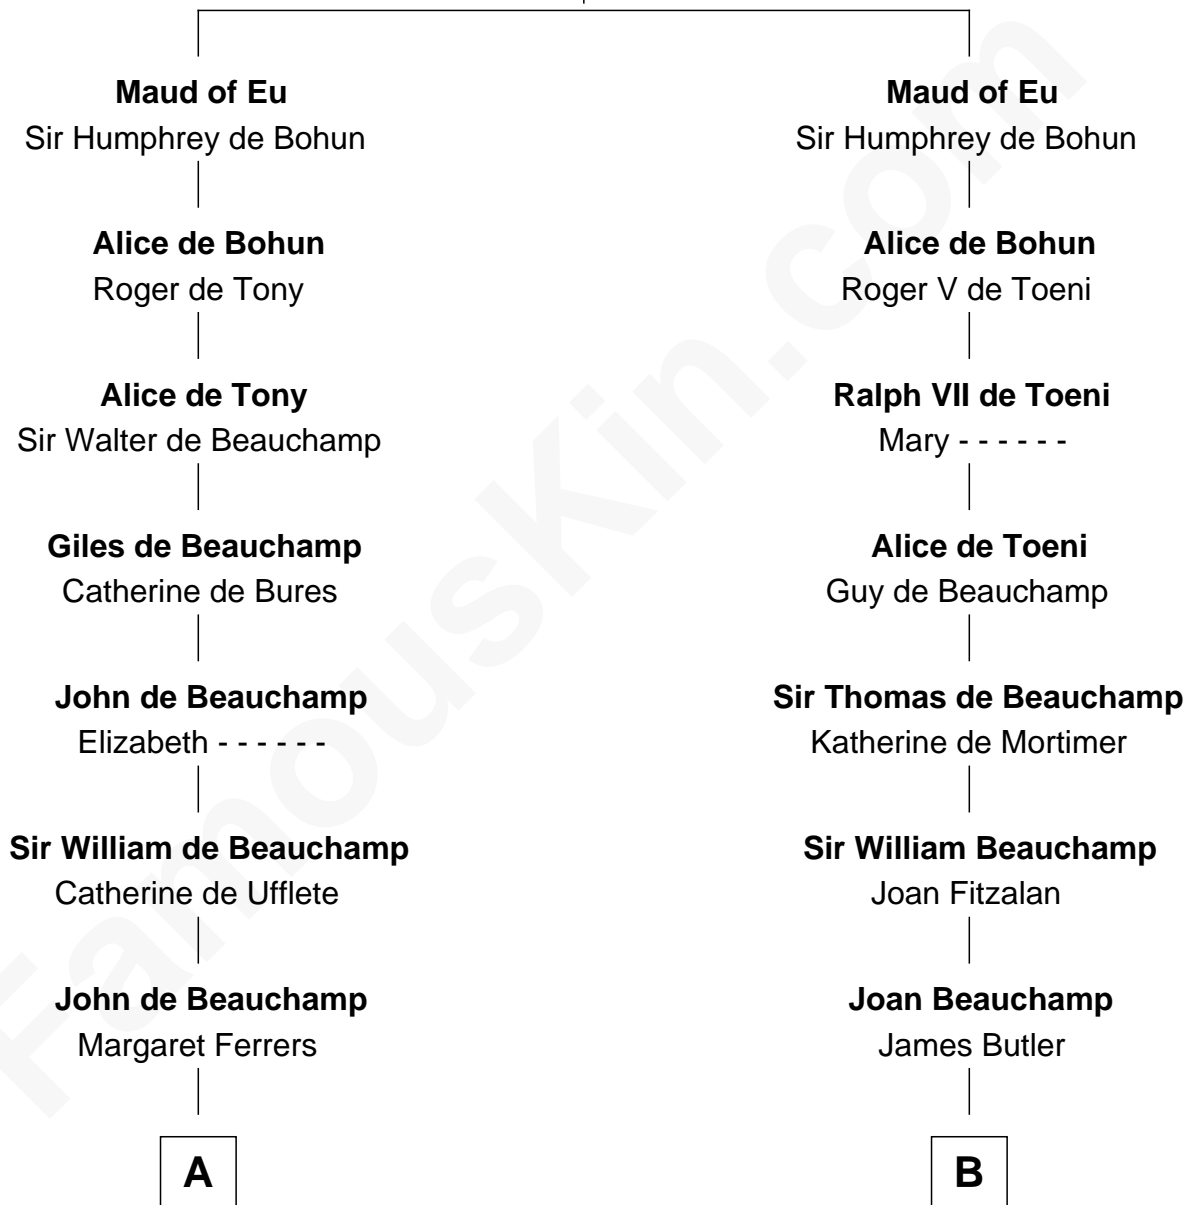

# FamousKin.com Relationship Chart of

**Jack London**

*Author of "The Call of the Wild"*

21st cousin of

**Marjorie Post**

*Founder of General Foods*

**Raoul de Lusgnan**

Alice de Eu

**C**

**Adam Wellman**

Esther Mann

**Joel Wellman**

Betsey Baker

**Marshall Daniel Wellman**

Eleanor Garrett Jones

**Flora Wellman**

William Henry Chaney

**Jack London**

*Author of "The Call of the Wild"*

**D**

**Azel Lathrop**

Elizabeth Hyde

**Erastus Lathrop**

Sarah Bailey