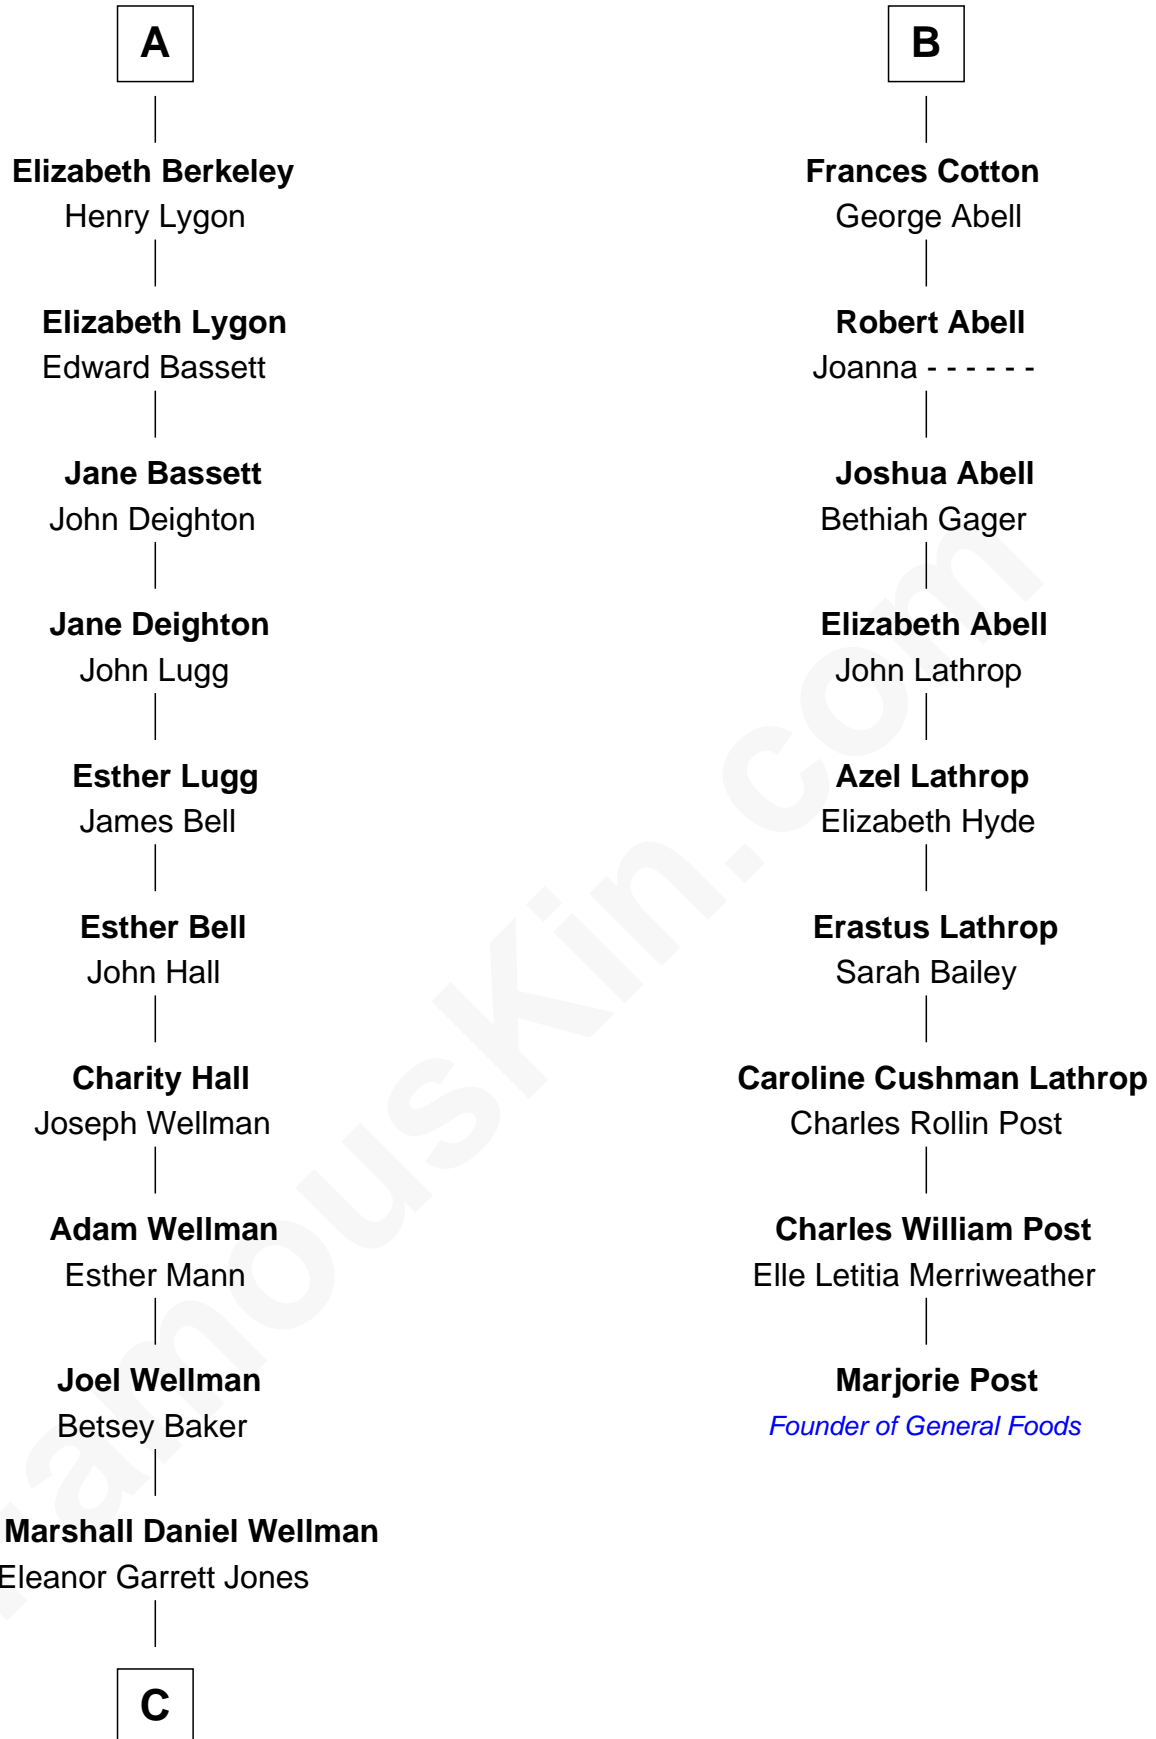

FamousKin.com Relationship Chart of

Jack London

Author of "The Call of the Wild"

15th cousin 3 times removed of

Marjorie Post

Founder of General Foods

Sir Maurice de Berkeley

Eve la Zouche

Katherine de Clyvedon

Sir John Berkeley

Elizabeth Betteshorne

Elizabeth Berkeley

Sir John Sutton

Jane Sutton

Thomas Mainwaring

Cecily Mainwaring

John Cotton

Sir George Cotton

Mary Onley

Richard Cotton

Mary Mainwaring

B

C

—
Flora Wellman
William Henry Chaney