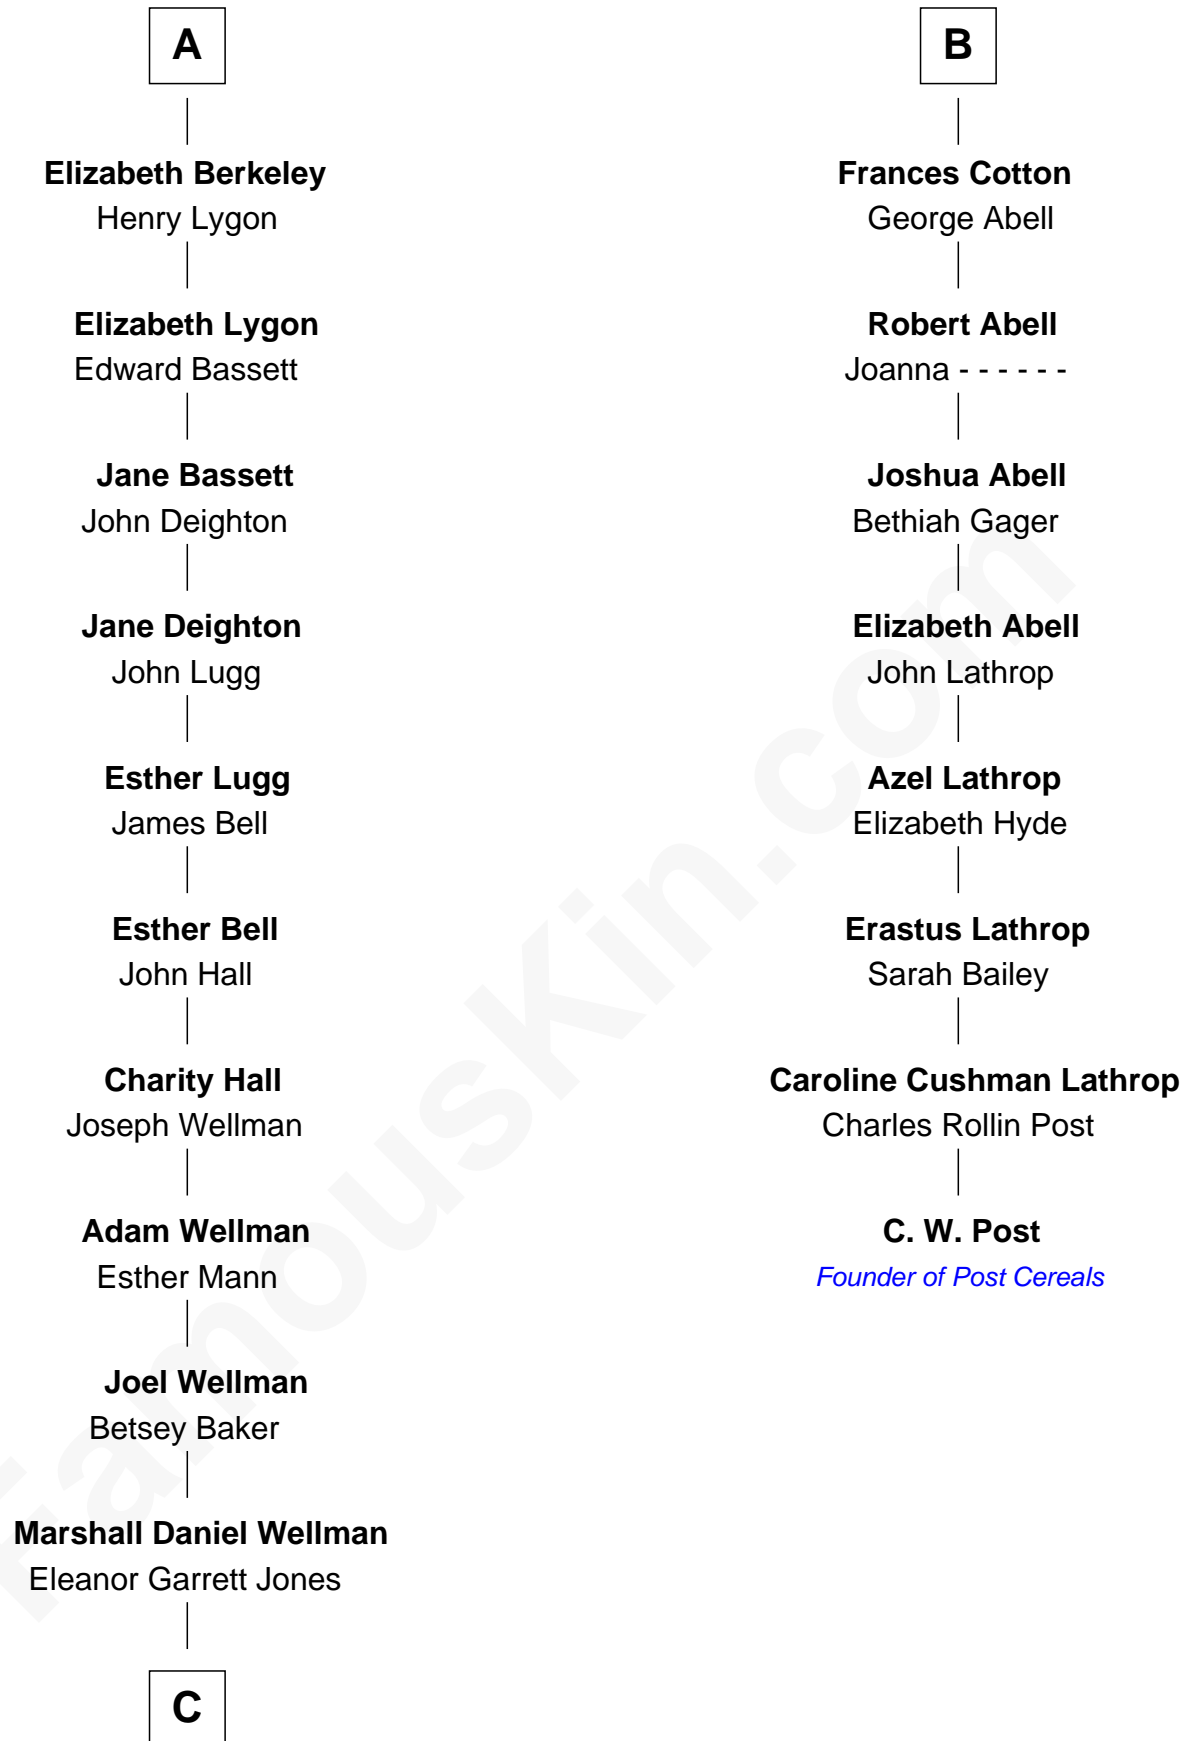

FamousKin.com Relationship Chart of

Jack London

Author of "The Call of the Wild"

14th cousin 4 times removed of

C. W. Post

Founder of Post Cereals

Sir Maurice de Berkeley

Eve la Zouche

John Cotton

Sir George Cotton

Mary Onley

Richard Cotton

Mary Mainwaring

B

C

—
Flora Wellman
William Henry Chaney