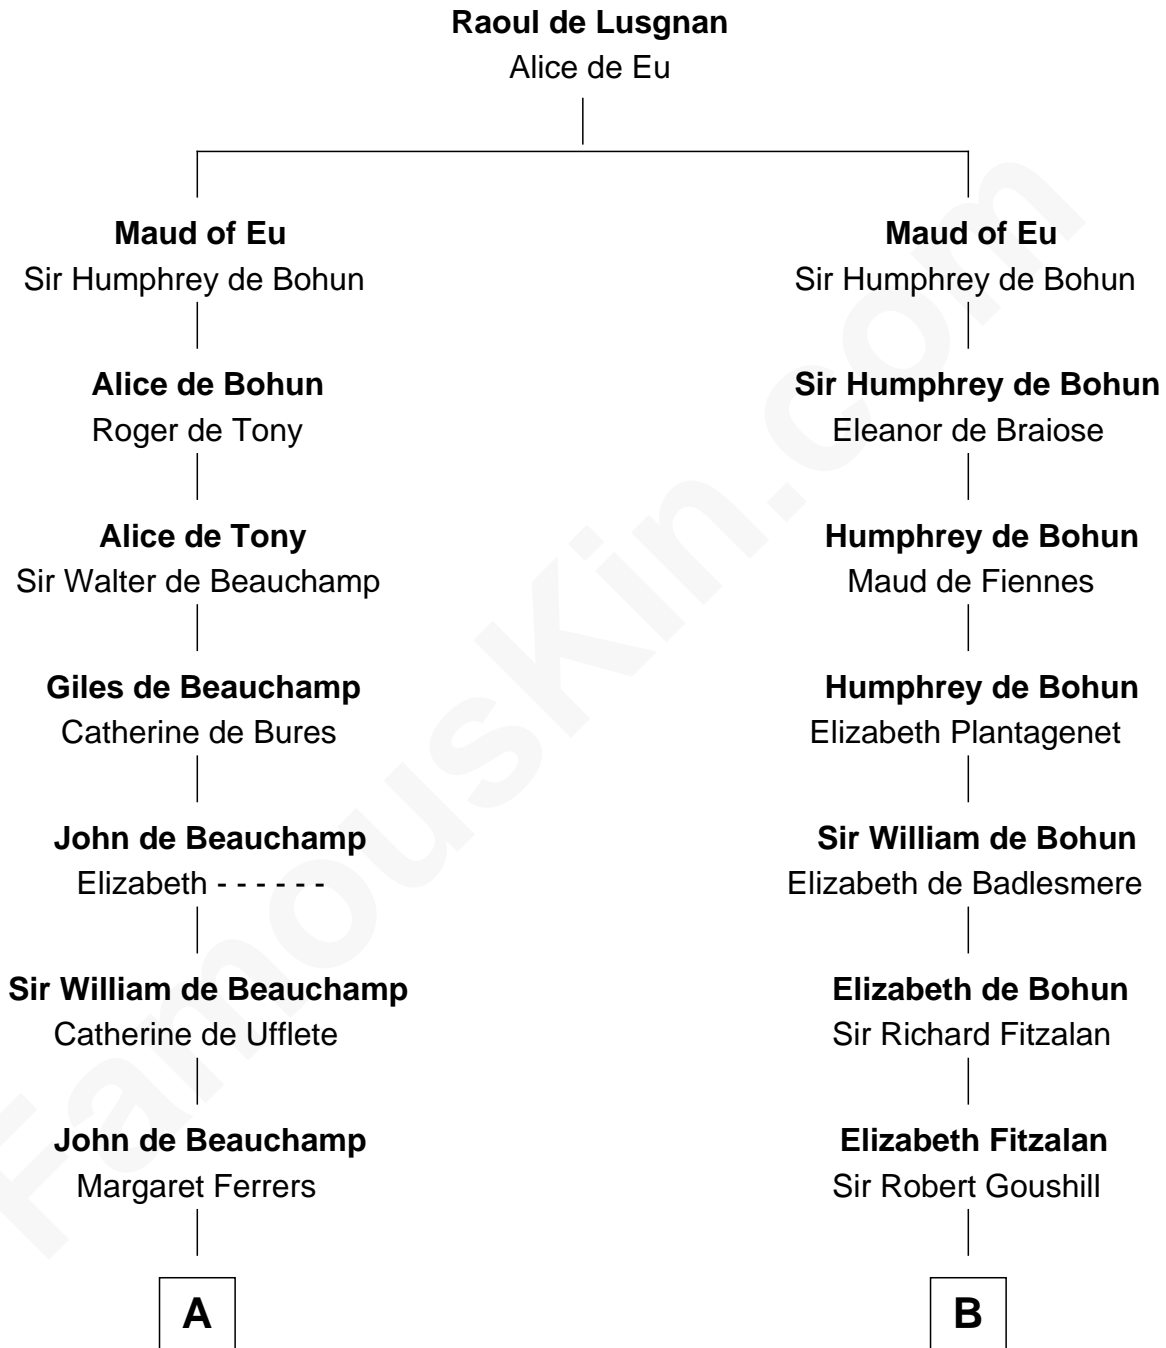

FamousKin.com

Relationship Chart of

Jack London

Author of "The Call of the Wild"

19th cousin 2 times removed of

General Robert E. Lee

Confederate Army - U.S. Civil War

C