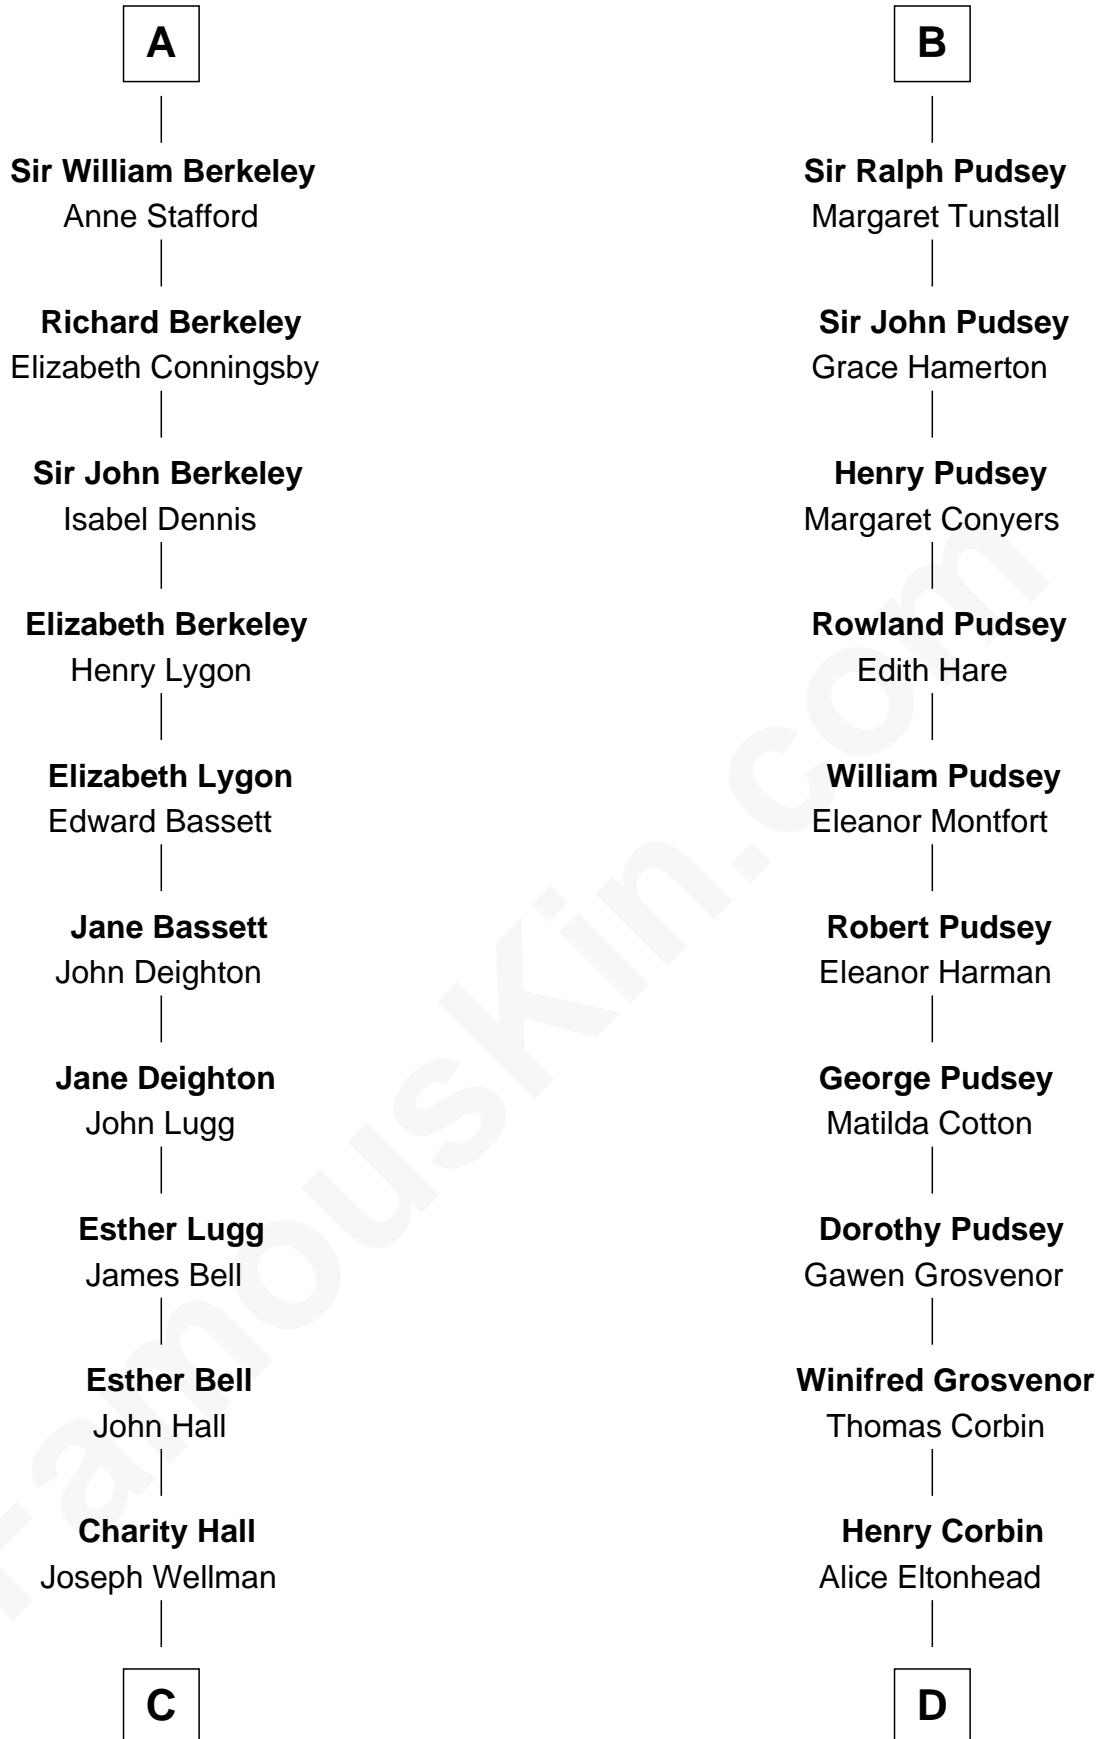

# FamousKin.com Relationship Chart of

**Jack London**

*Author of "The Call of the Wild"*

21st cousin of

**General Robert E. Lee**

*Confederate Army - U.S. Civil War*

**Sir Richard FitzRoy**

Rose de Dover

**C**

**Adam Wellman**

Esther Mann

**Joel Wellman**

Betsey Baker

**Marshall Daniel Wellman**

Eleanor Garrett Jones

**Flora Wellman**

William Henry Chaney

**Jack London**

*Author of "The Call of the Wild"*

**D**

**Laetitia Corbin**

Richard Lee

**Henry Lee**

Mary Bland