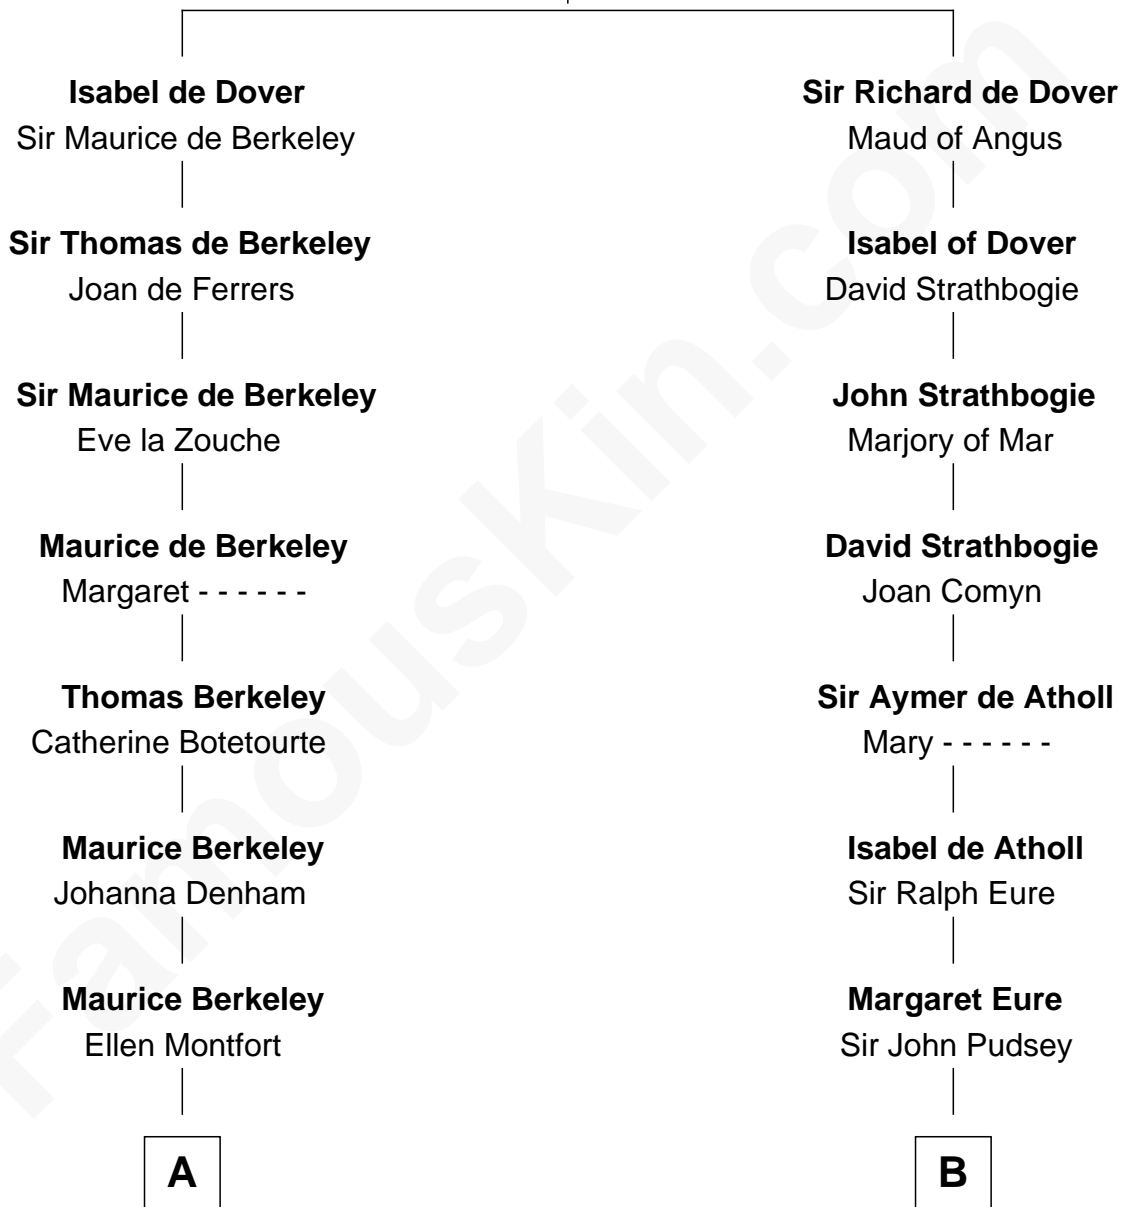

# FamousKin.com Relationship Chart of

**Jack London**

*Author of "The Call of the Wild"*

21st cousin of

**General Robert E. Lee**

*Confederate Army - U.S. Civil War*

**Sir Richard FitzRoy**

Rose de Dover

**C**

**Adam Wellman**

Esther Mann

**Joel Wellman**

Betsey Baker

**Marshall Daniel Wellman**

Eleanor Garrett Jones

**Flora Wellman**

William Henry Chaney

**Jack London**

*Author of "The Call of the Wild"*

**D**

**Laetitia Corbin**

Richard Lee

**Henry Lee**

Mary Bland