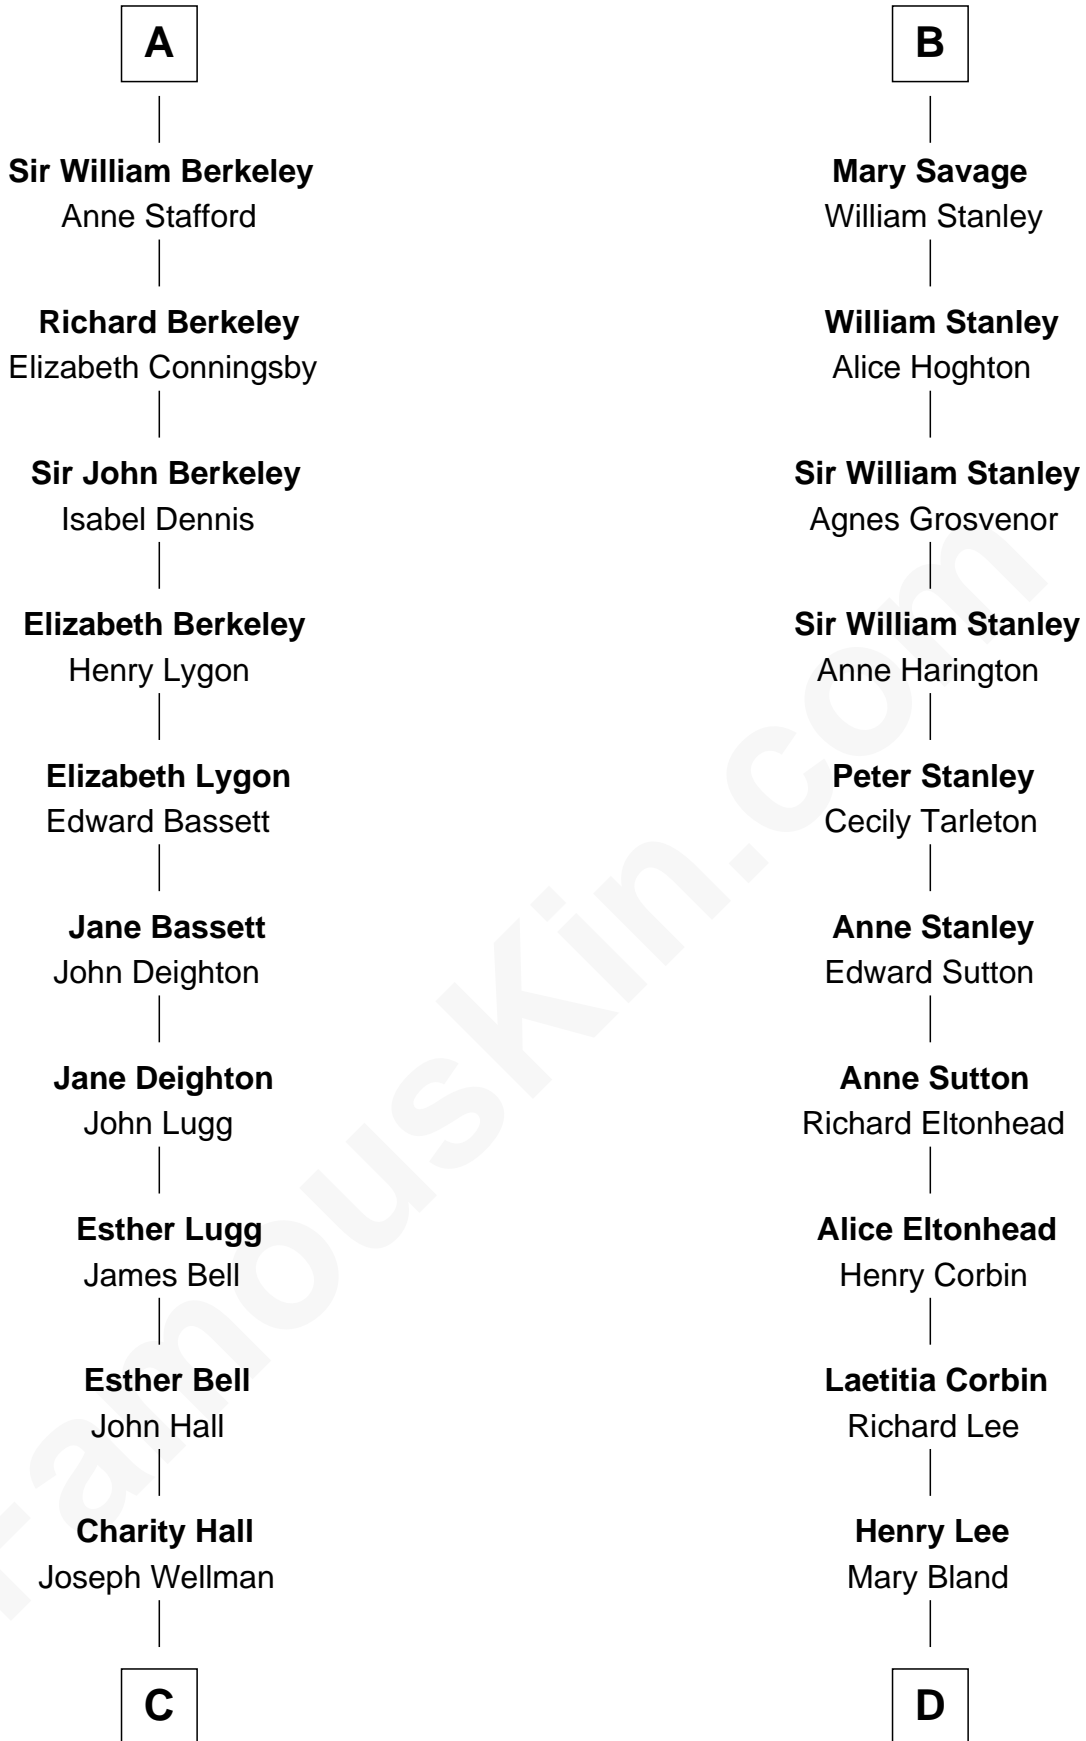

FamousKin.com

Relationship Chart of

Jack London

Author of "The Call of the Wild"

19th cousin 2 times removed of

General Robert E. Lee

Confederate Army - U.S. Civil War

C