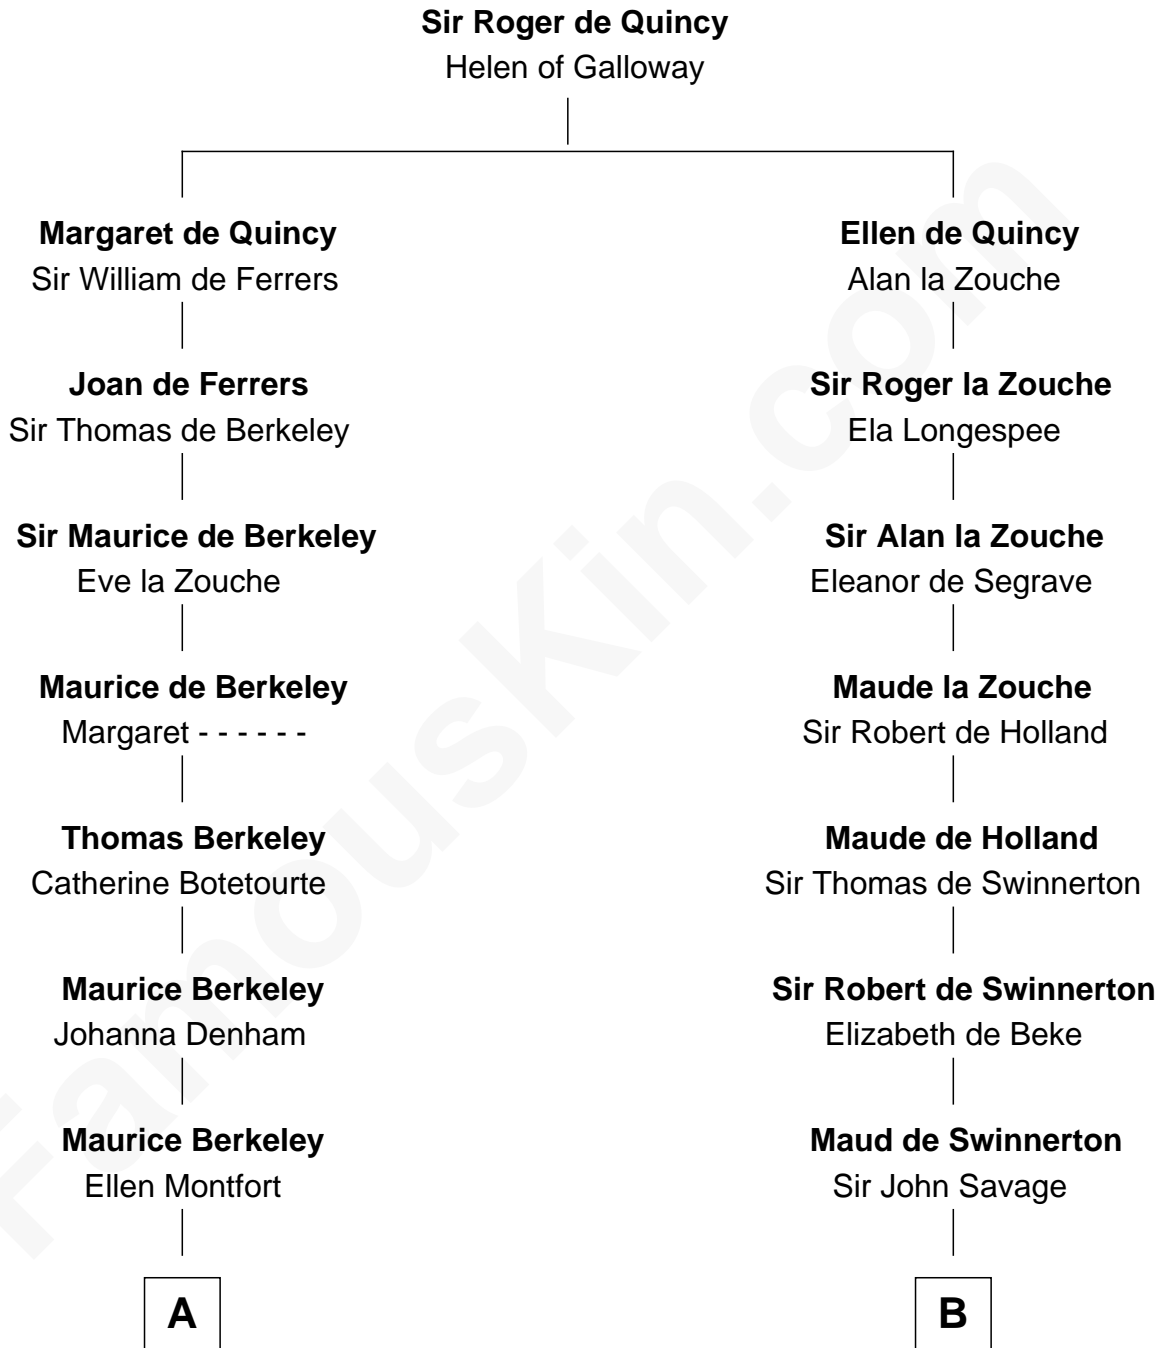

FamousKin.com

Relationship Chart of

Jack London

Author of "The Call of the Wild"

19th cousin 2 times removed of

General Robert E. Lee

Confederate Army - U.S. Civil War

C