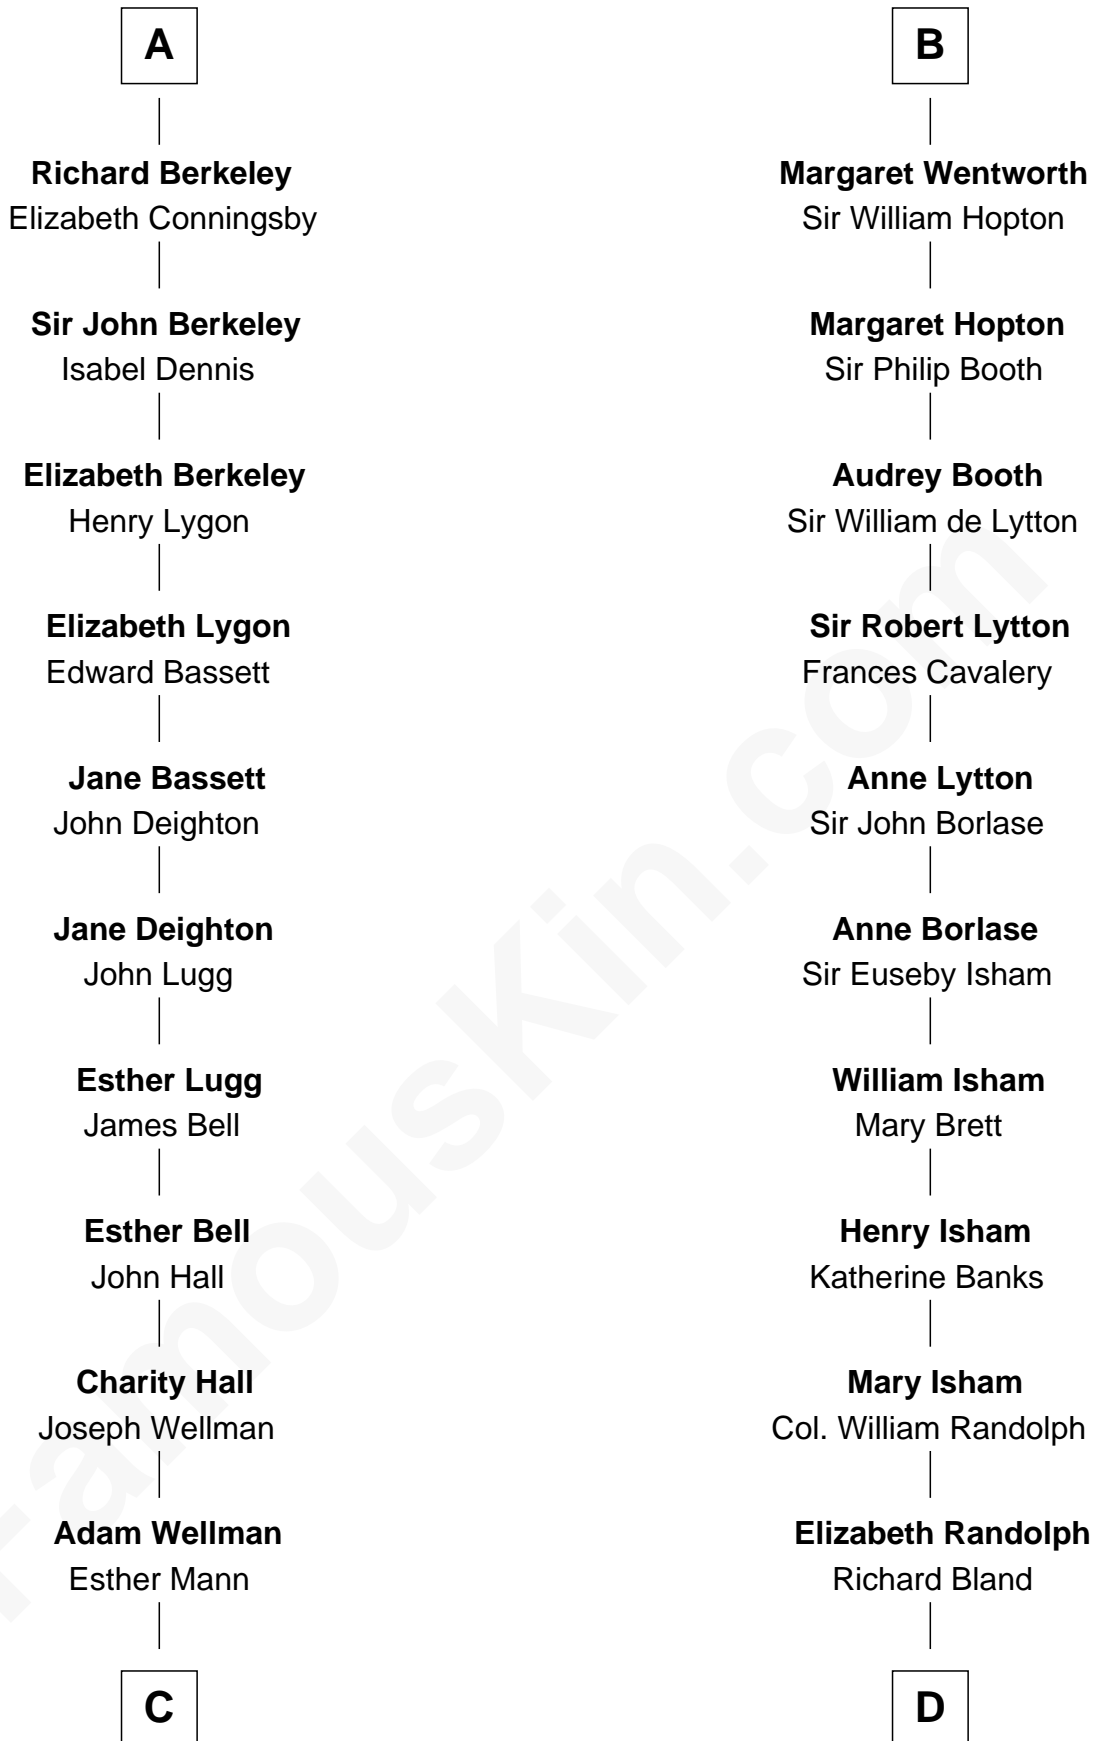

# FamousKin.com Relationship Chart of

**Jack London**

*Author of "The Call of the Wild"*

20th cousin of

**General Robert E. Lee**

*Confederate Army - U.S. Civil War*

**Sir William de Ferrers**

*with wife  
Margaret de Quincy*

**Maurice de Berkeley**  
Margaret - - - - -

**John Deincourt**  
- - - - -

**Thomas Berkeley**  
Catherine Botetourte

**Sir William Deincourt**  
Milicent la Zouche

**Maurice Berkeley**  
Johanna Denham

**Margaret Deincourt**  
Sir Robert de Tibetot

**Maurice Berkeley**  
Ellen Montfort

**Elizabeth de Tibetot**  
Sir Philip le Despencer

**Sir William Berkeley**  
Anne Stafford

**Margery Despencer**  
Sir Roger Wentworth

**A**

**B**

**C**

**Joel Wellman**

Betsey Baker

**Marshall Daniel Wellman**

Eleanor Garrett Jones

**Flora Wellman**

William Henry Chaney

**Jack London**

*Author of "The Call of the Wild"*

**D**