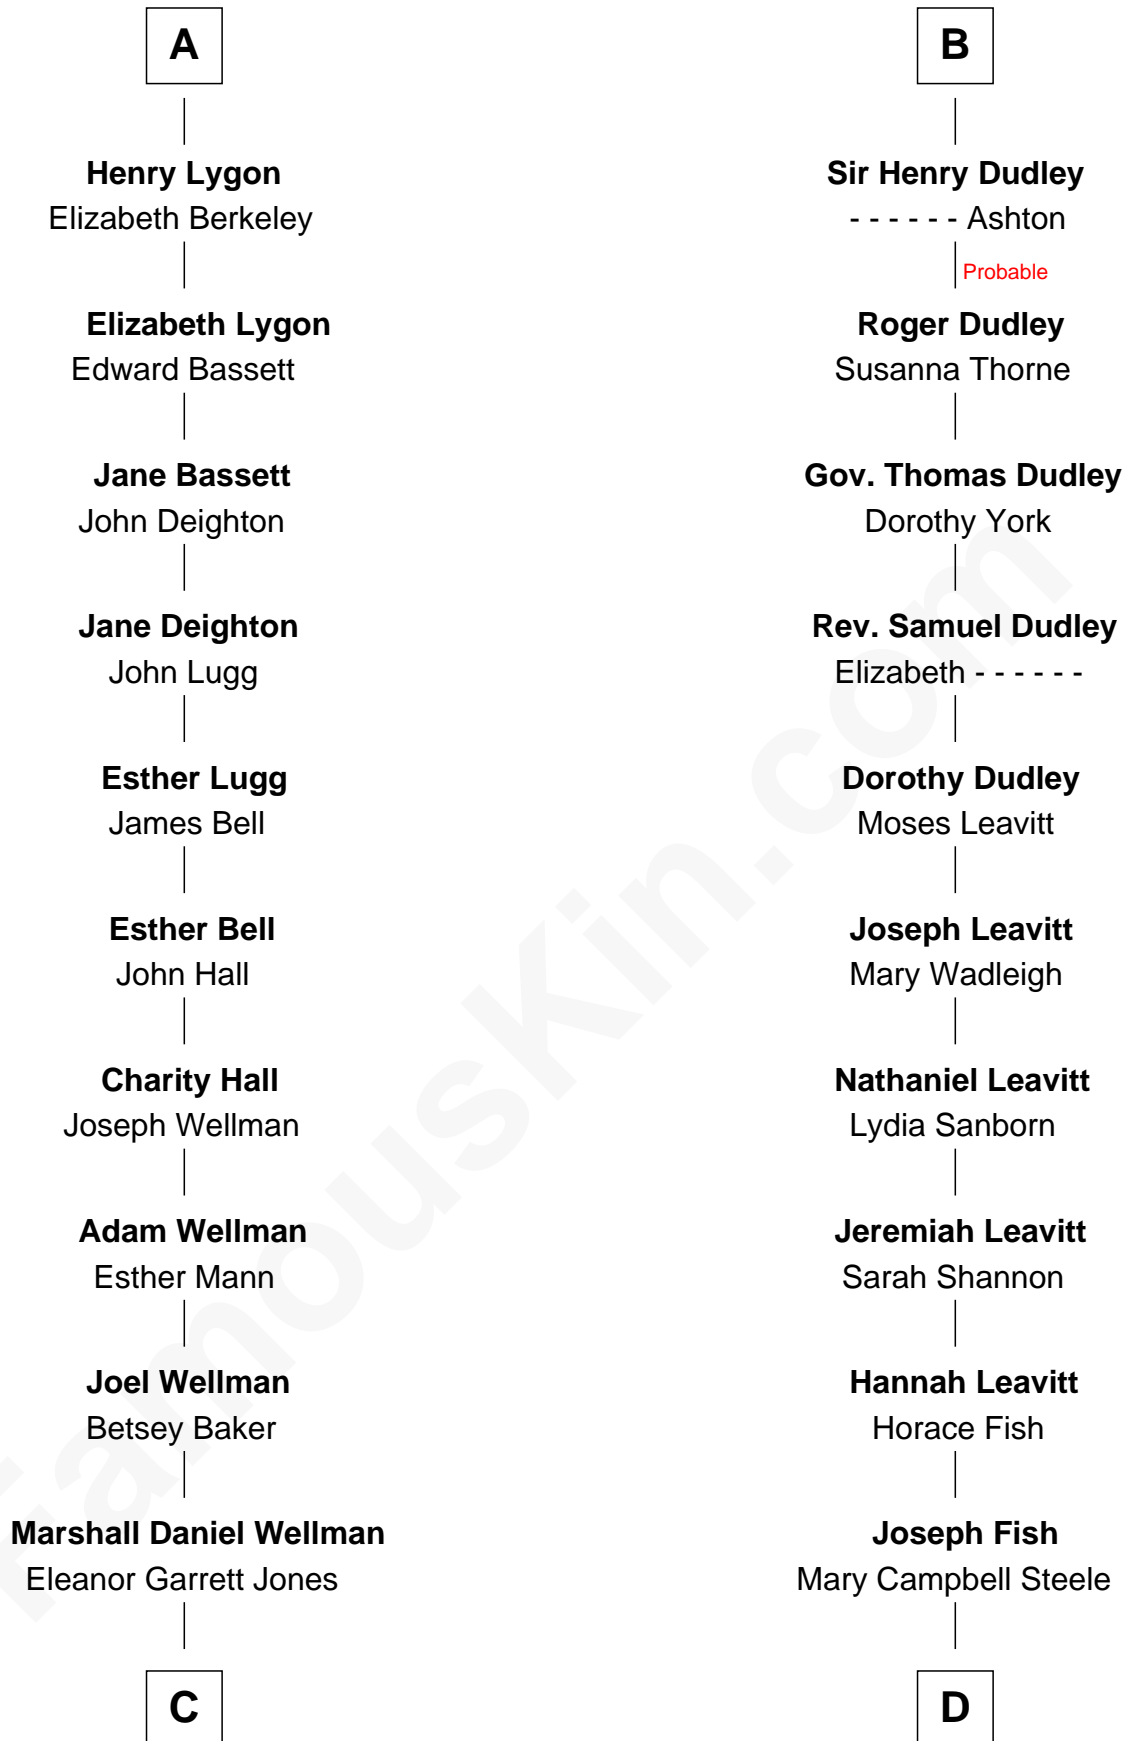

FamousKin.com Relationship Chart of

Jack London

Author of "The Call of the Wild"

18th cousin 3 times removed of

Keri Russell

TV and Movie Actress

Ralph de Stafford

Margaret de Audley

C

Flora Wellman
William Henry Chaney

Jack London
Author of "The Call of the Wild"

D

John Lazelle Fish
Melvina Cheney

Karl Joseph Fish
Mary Emma McNeil

Emma Inez Fish
Kermit Sylvester Stephens

Stephanie Stephens
David Harold Russell