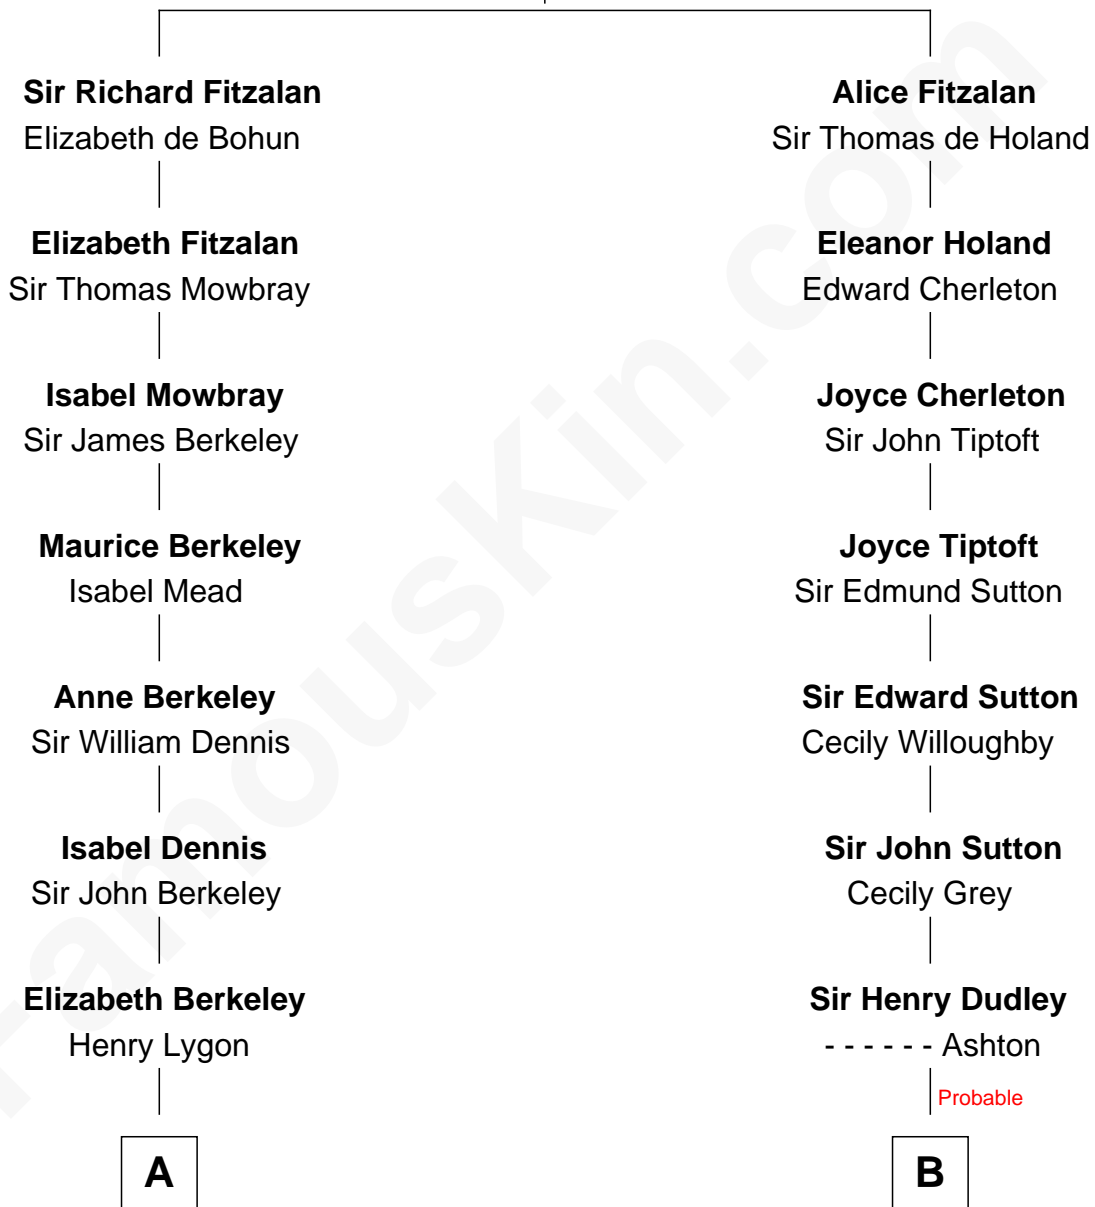

# FamousKin.com Relationship Chart of

**Jack London**

*Author of "The Call of the Wild"*

17th cousin 3 times removed of

**Keri Russell**

*TV and Movie Actress*

**Richard Fitzalan**  
Eleanor Plantagenet

**C**

**Karl Joseph Fish**  
Mary Emma McNeil

**Emma Inez Fish**  
Kermit Sylvester Stephens

**Stephanie Stephens**  
David Harold Russell

**Keri Russell**  
*TV and Movie Actress*