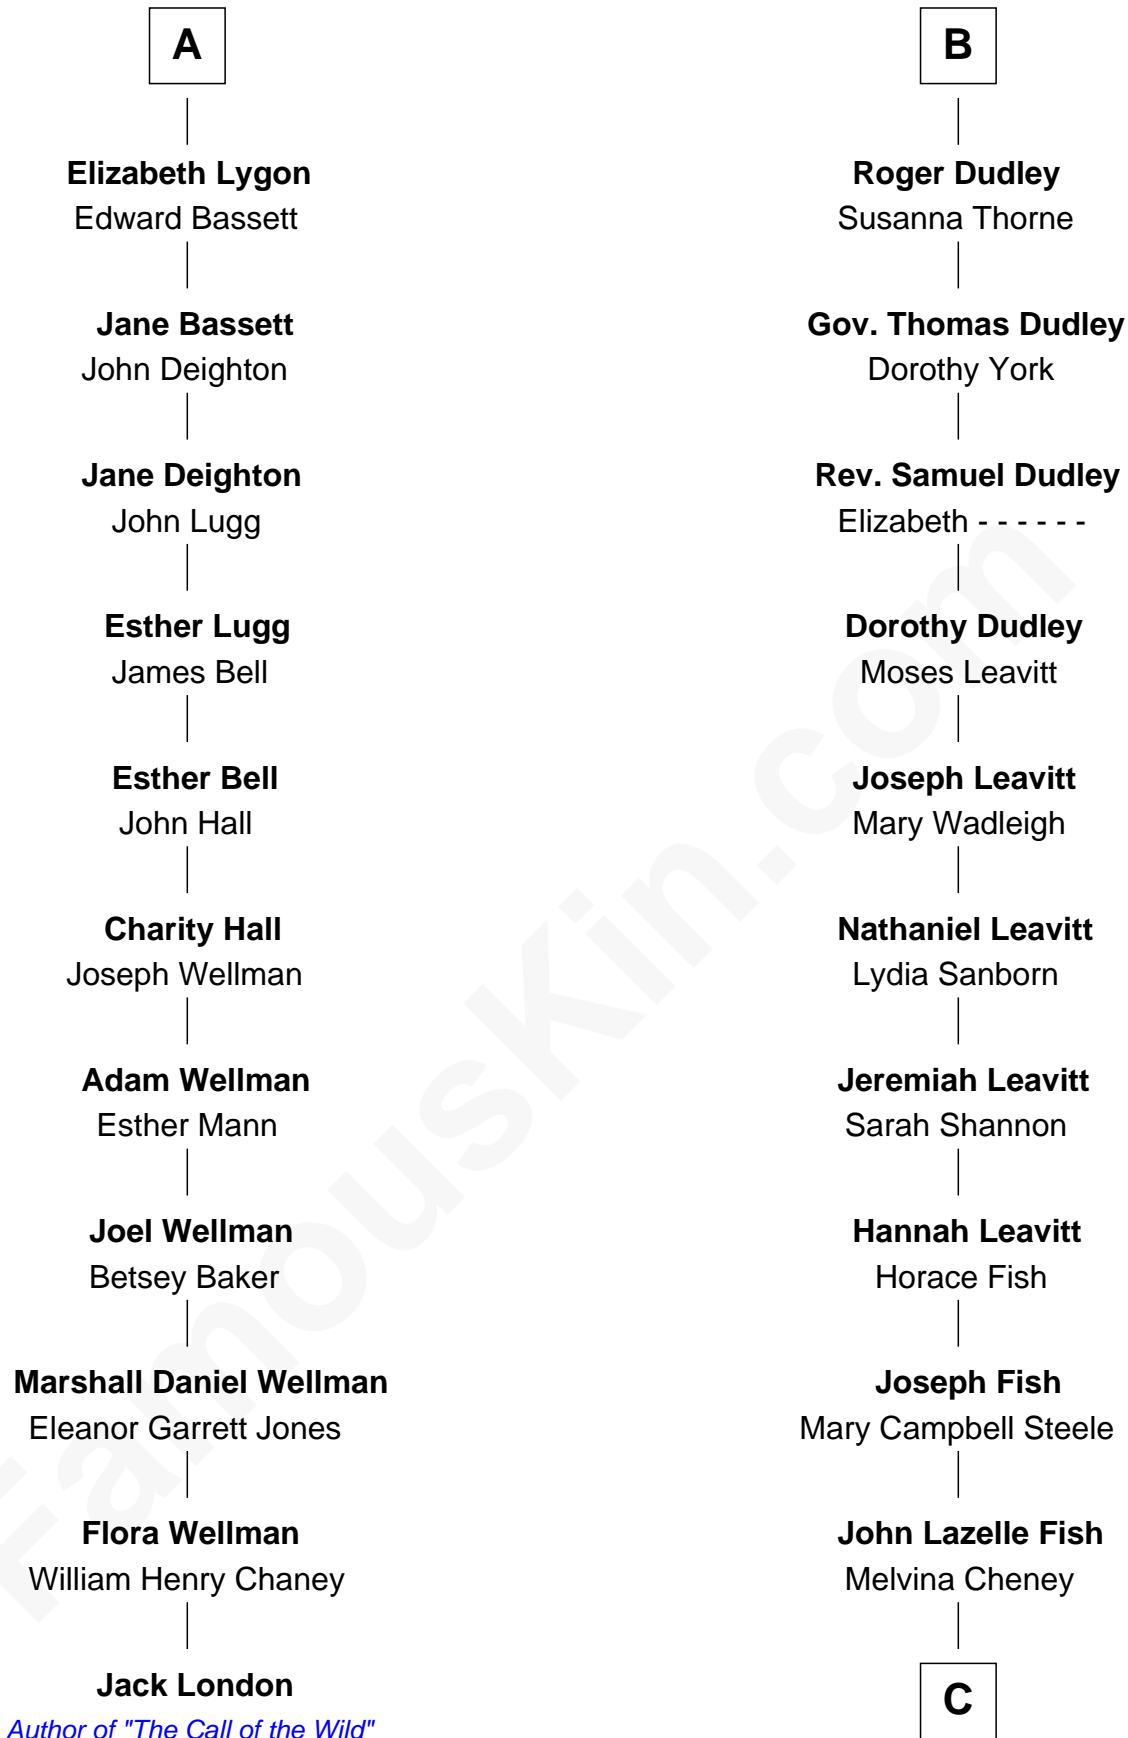

# FamousKin.com Relationship Chart of

**Jack London**

*Author of "The Call of the Wild"*

17th cousin 3 times removed of

**Keri Russell**

*TV and Movie Actress*

**Richard Fitzalan**  
Eleanor Plantagenet

**C**

**Karl Joseph Fish**  
Mary Emma McNeil

**Emma Inez Fish**  
Kermit Sylvester Stephens

**Stephanie Stephens**  
David Harold Russell

**Keri Russell**  
*TV and Movie Actress*