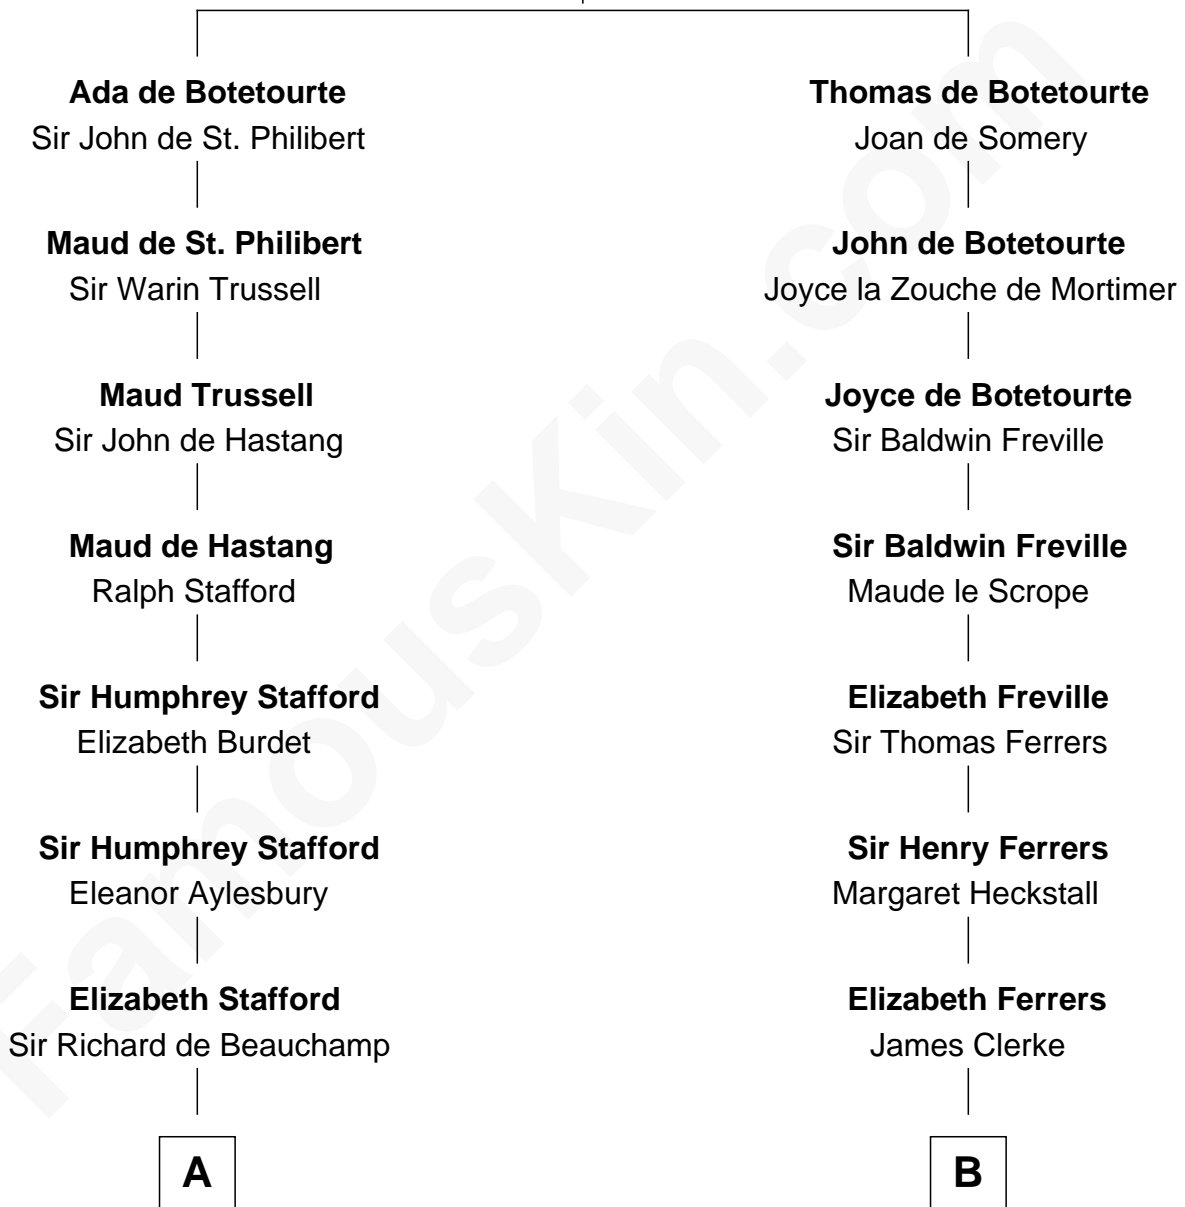

FamousKin.com

Relationship Chart of

Jack London

Author of "The Call of the Wild"

17th cousin 3 times removed of

Joseph Wharton

Founder of the Wharton School of Business

John de Botetourte

Maud FitzThomas

C

—
Joel Wellman

Betsey Baker

—
Marshall Daniel Wellman

Eleanor Garrett Jones

—
Flora Wellman

William Henry Chaney