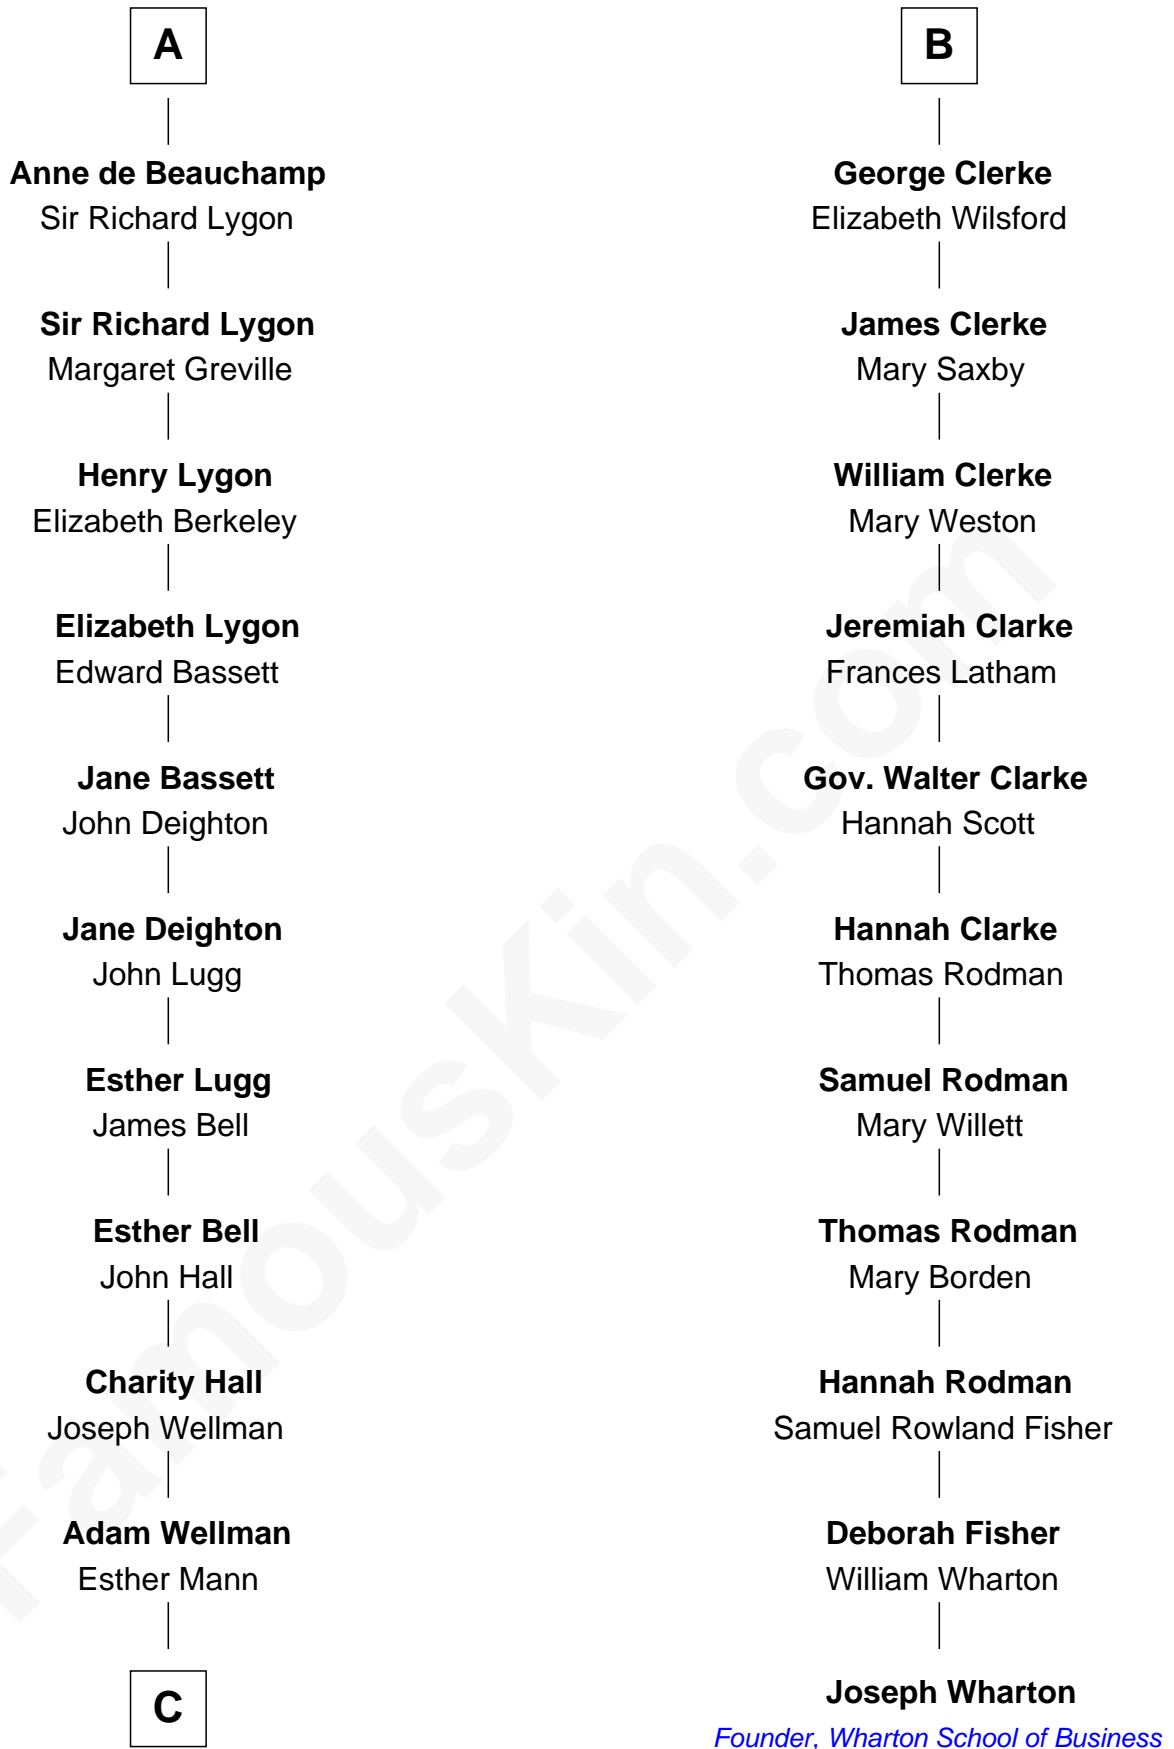

FamousKin.com

Relationship Chart of

Jack London

Author of "The Call of the Wild"

17th cousin 3 times removed of

Joseph Wharton

Founder of the Wharton School of Business

John de Botetourte

Maud FitzThomas

C

—
Joel Wellman

Betsey Baker

—
Marshall Daniel Wellman

Eleanor Garrett Jones

—
Flora Wellman

William Henry Chaney