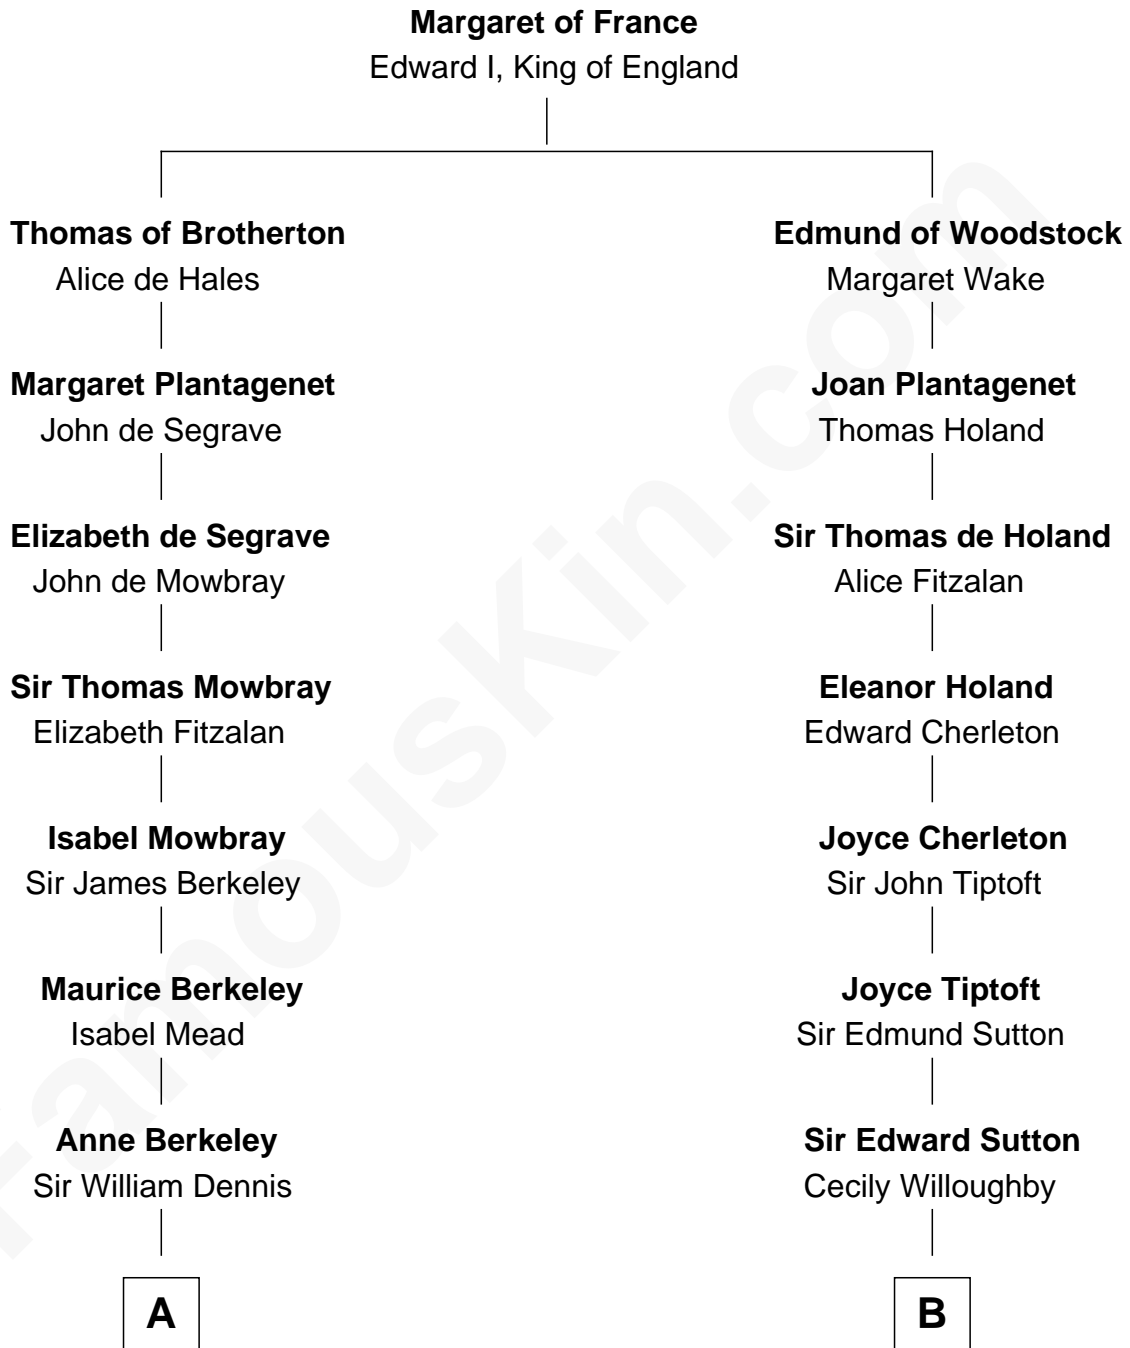

FamousKin.com

Relationship Chart of

Jack London

Author of "The Call of the Wild"

18th cousin 1 time removed of

William Marsh Rice

Founder of Rice University

FamousKin.com