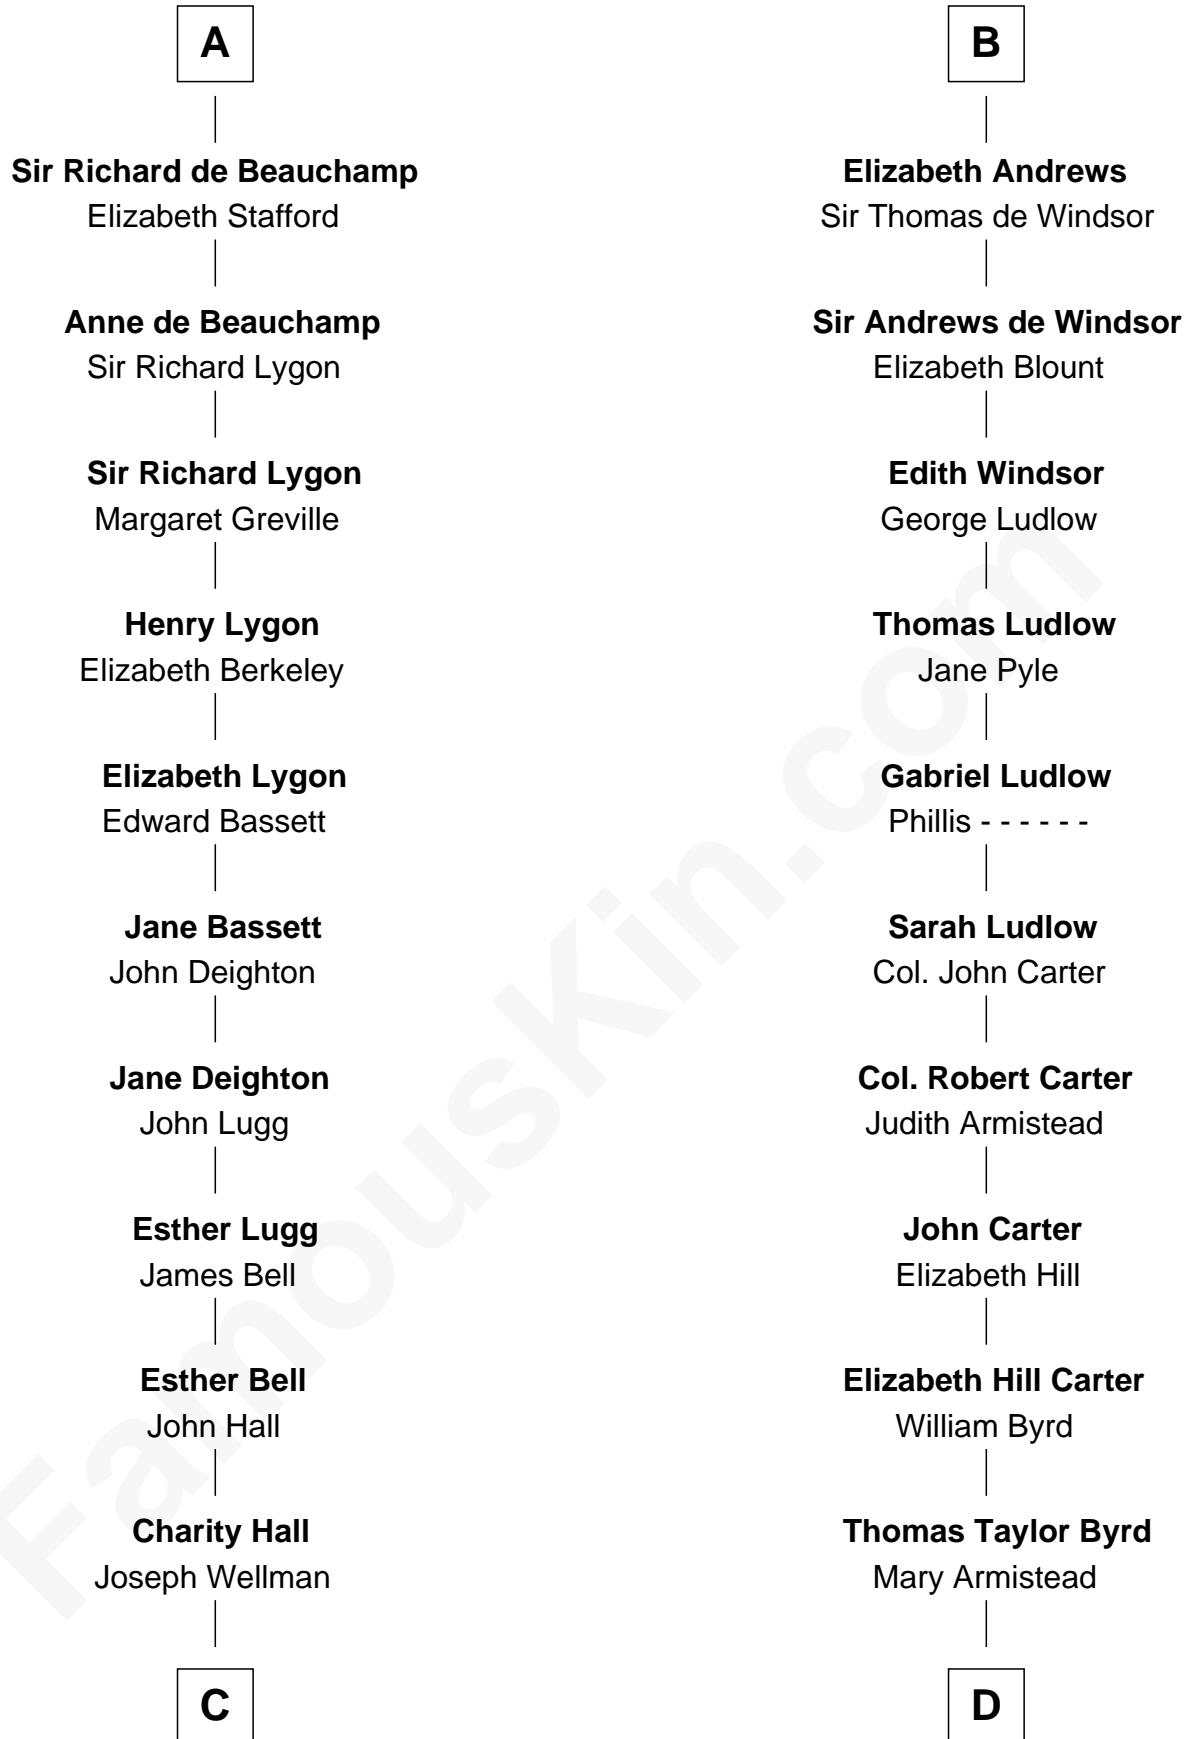

# FamousKin.com Relationship Chart of

**Jack London**

*Author of "The Call of the Wild"*

20th cousin 1 time removed of

**Harry F. Byrd**

*50th Governor of Virginia*

**Sir Hugh le Despencer**

Aveline Basset

Catherine de Beaumont

**Elizabeth Luttrell**

John Stratton

**Elizabeth Stratton**

John Andrews

**B**

**C**

**Adam Wellman**