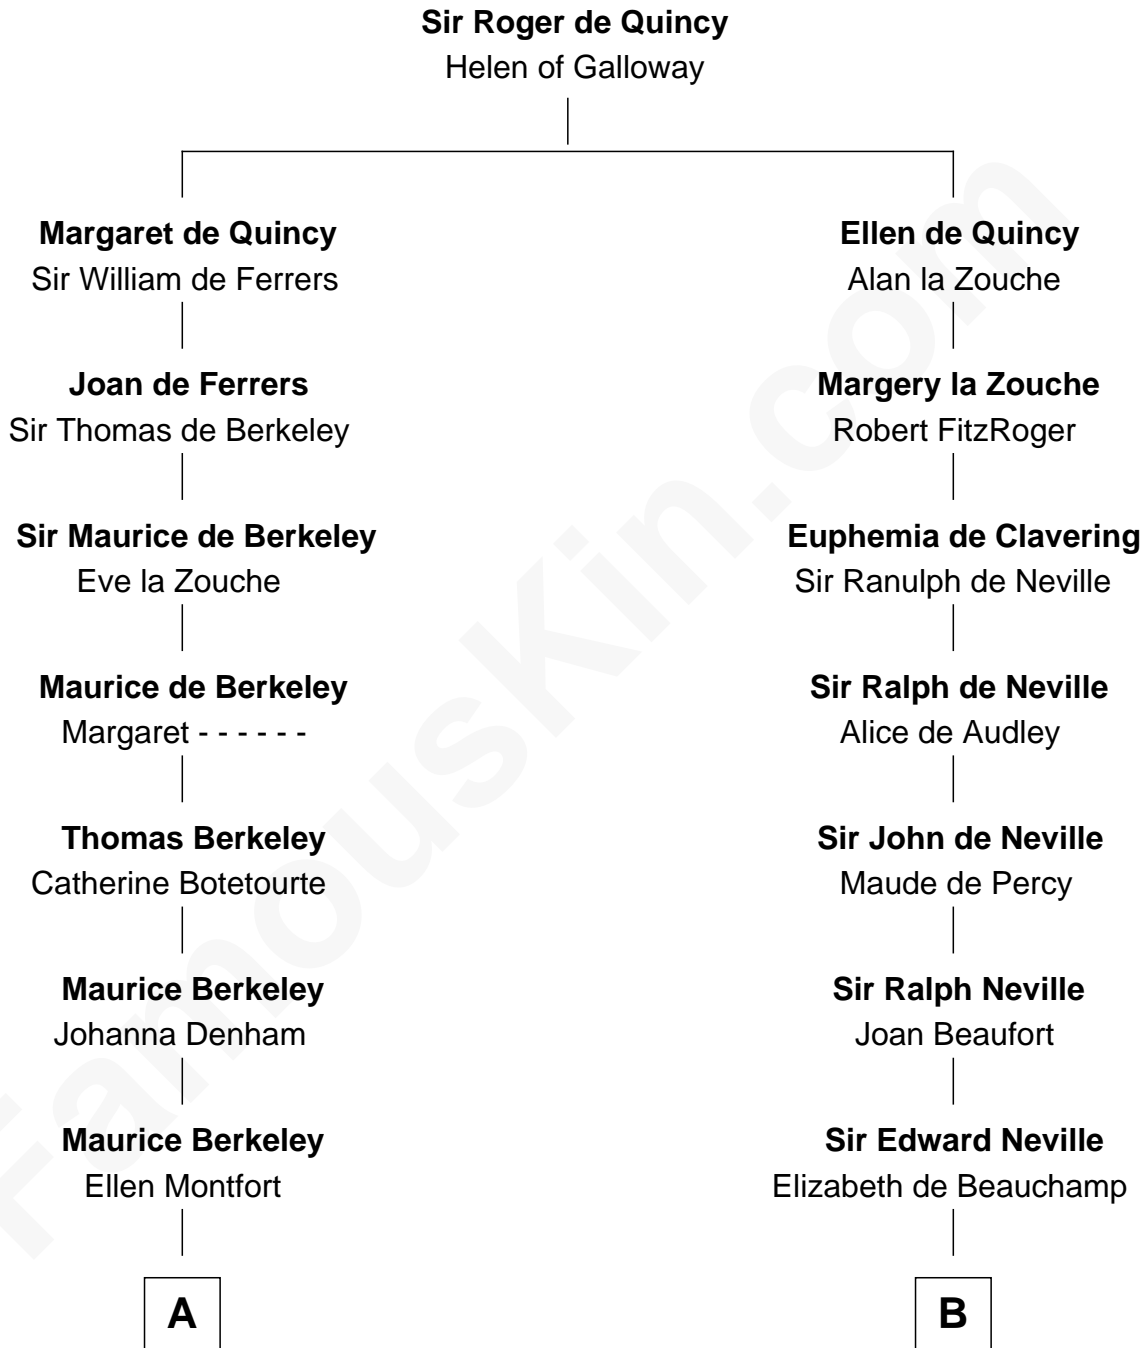

## Relationship Chart of

### Jack London

Author of "The Call of the Wild"

19th cousin 2 times removed of

**Lytton Strachey**

Author and Co-Founder of Bloomsbury Group

**C**

**Adam Wellman**

Esther Mann

**Joel Wellman**

Betsey Baker

**Marshall Daniel Wellman**

Eleanor Garrett Jones

**Flora Wellman**

William Henry Chaney

**Jack London**

*Author of "The Call of the Wild"*