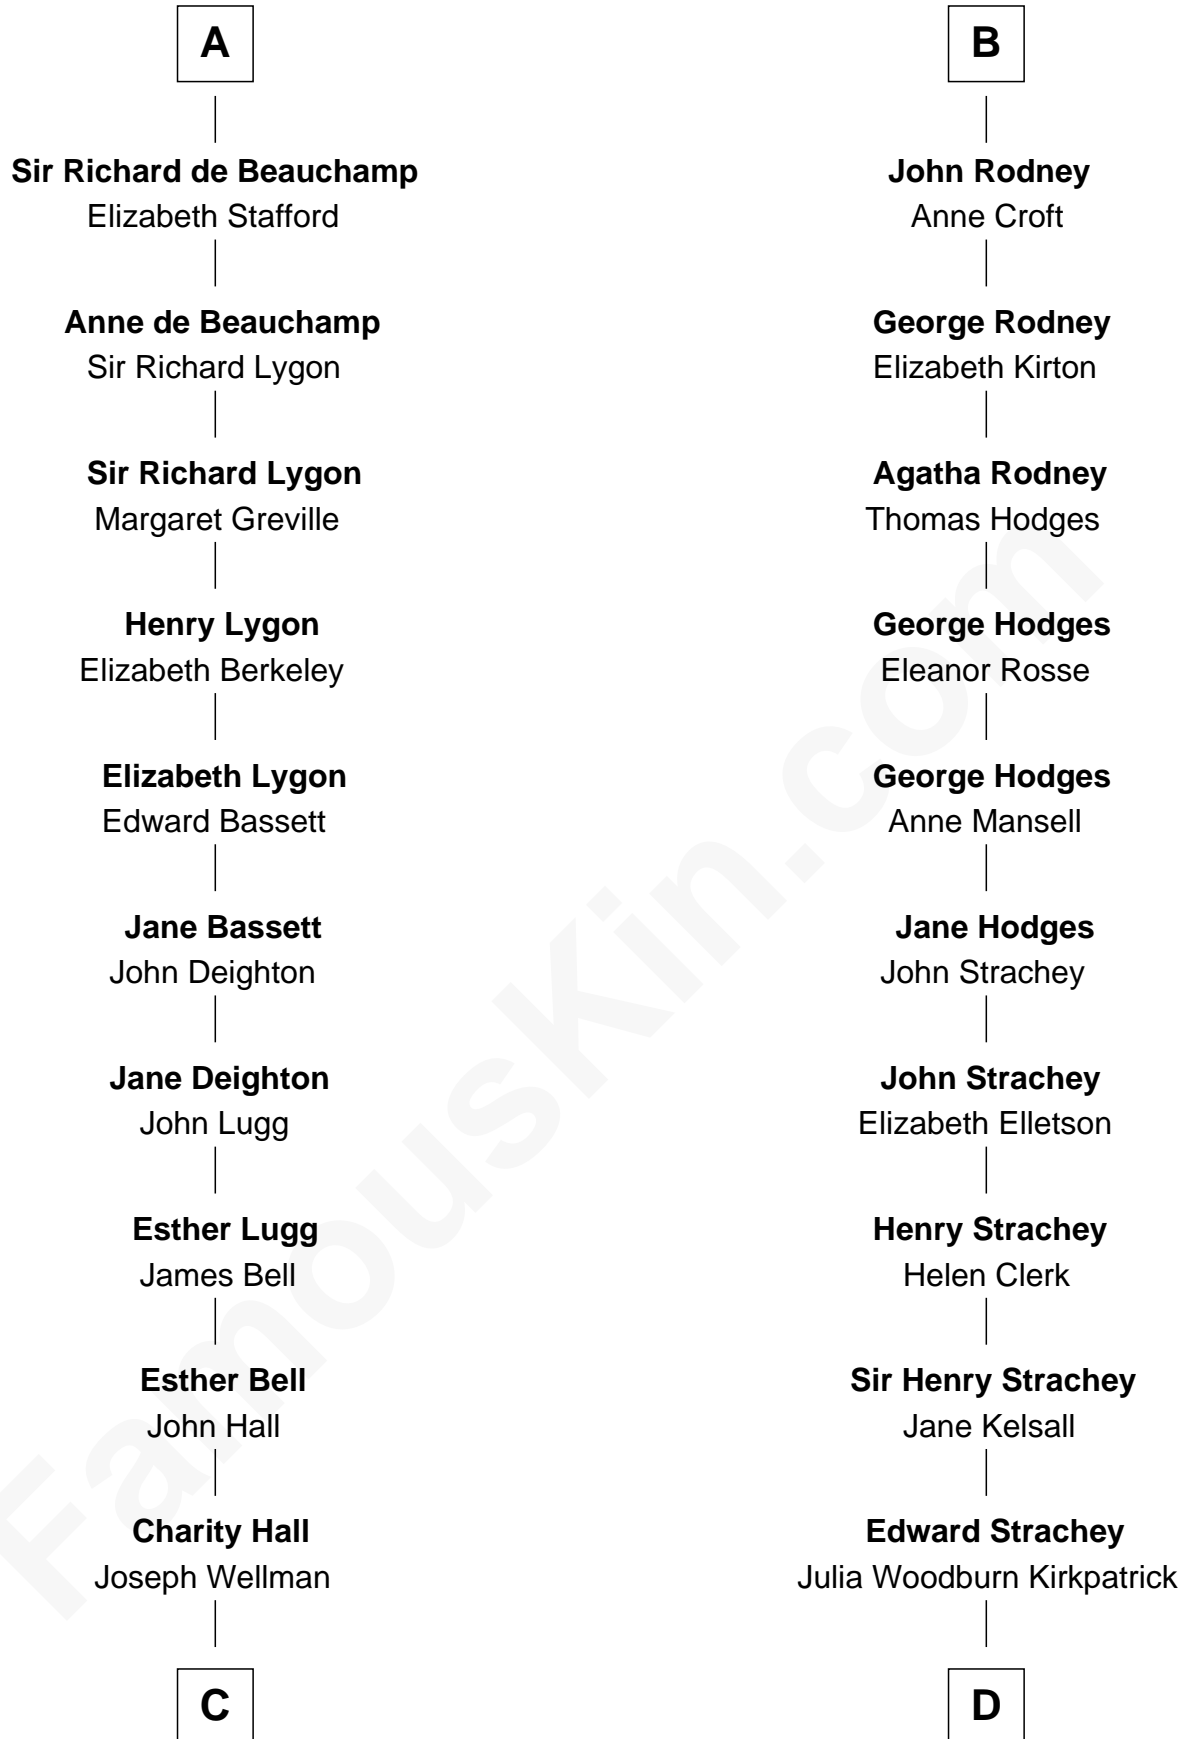

FamousKin.com Relationship Chart of

Jack London

Author of "The Call of the Wild"

18th cousin 3 times removed of

Lytton Strachey

Author and Co-Founder of Bloomsbury Group

Sir Hugh le Despencer

Aveline Basset

Sir Walter Hungerford

Margaret Hungerford

Sir Walter Rodney

Thomas Rodney

Isabel - - - - -

B

C

Adam Wellman