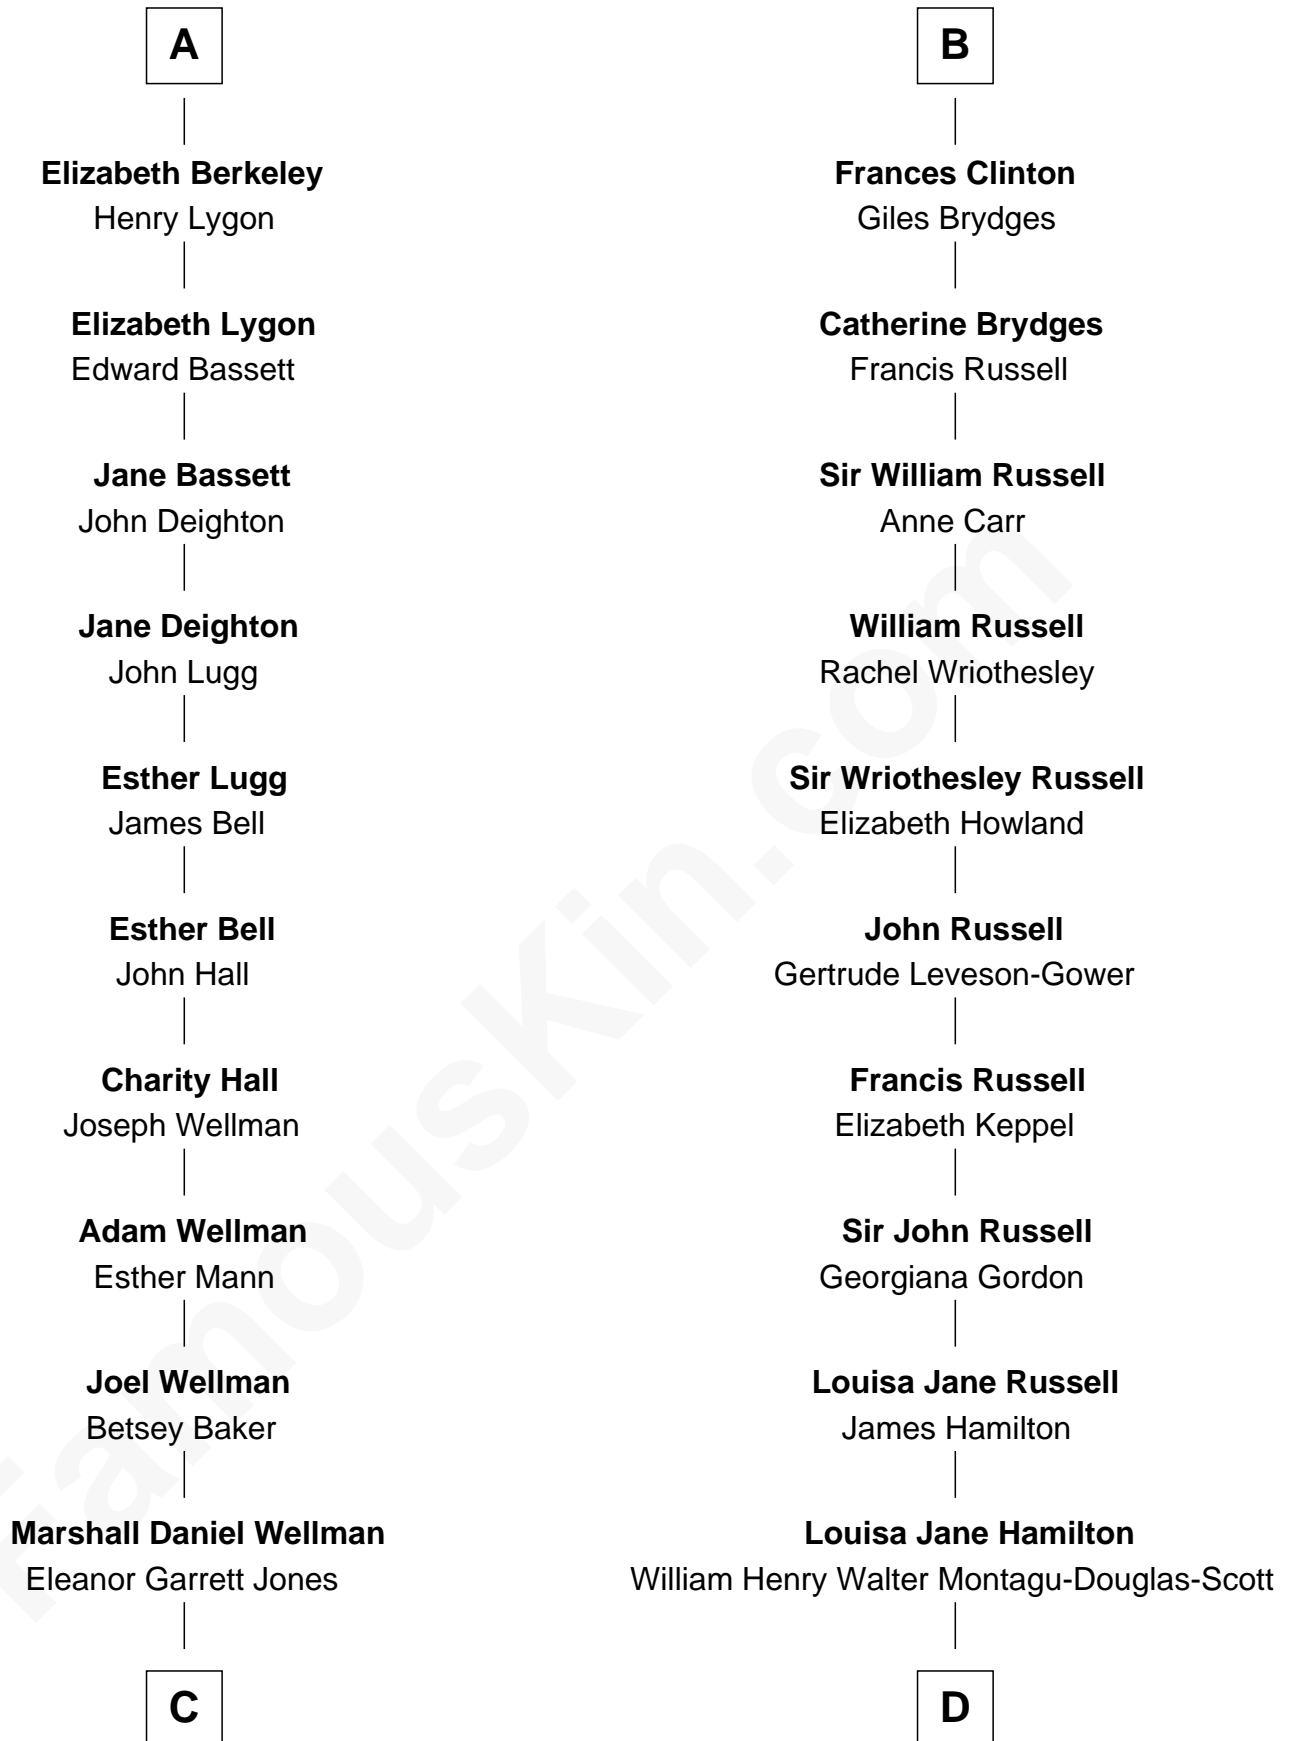

FamousKin.com Relationship Chart of

Jack London

Author of "The Call of the Wild"

18th cousin 2 times removed of

Sarah Ferguson

Duchess of York

Sir Maurice de Berkeley

Eve la Zouche

Elizabeth Grey

Elizabeth Dudley

William Stourton

Ursula Stourton

Sir Edward Clinton

B

C

Flora Wellman
William Henry Chaney