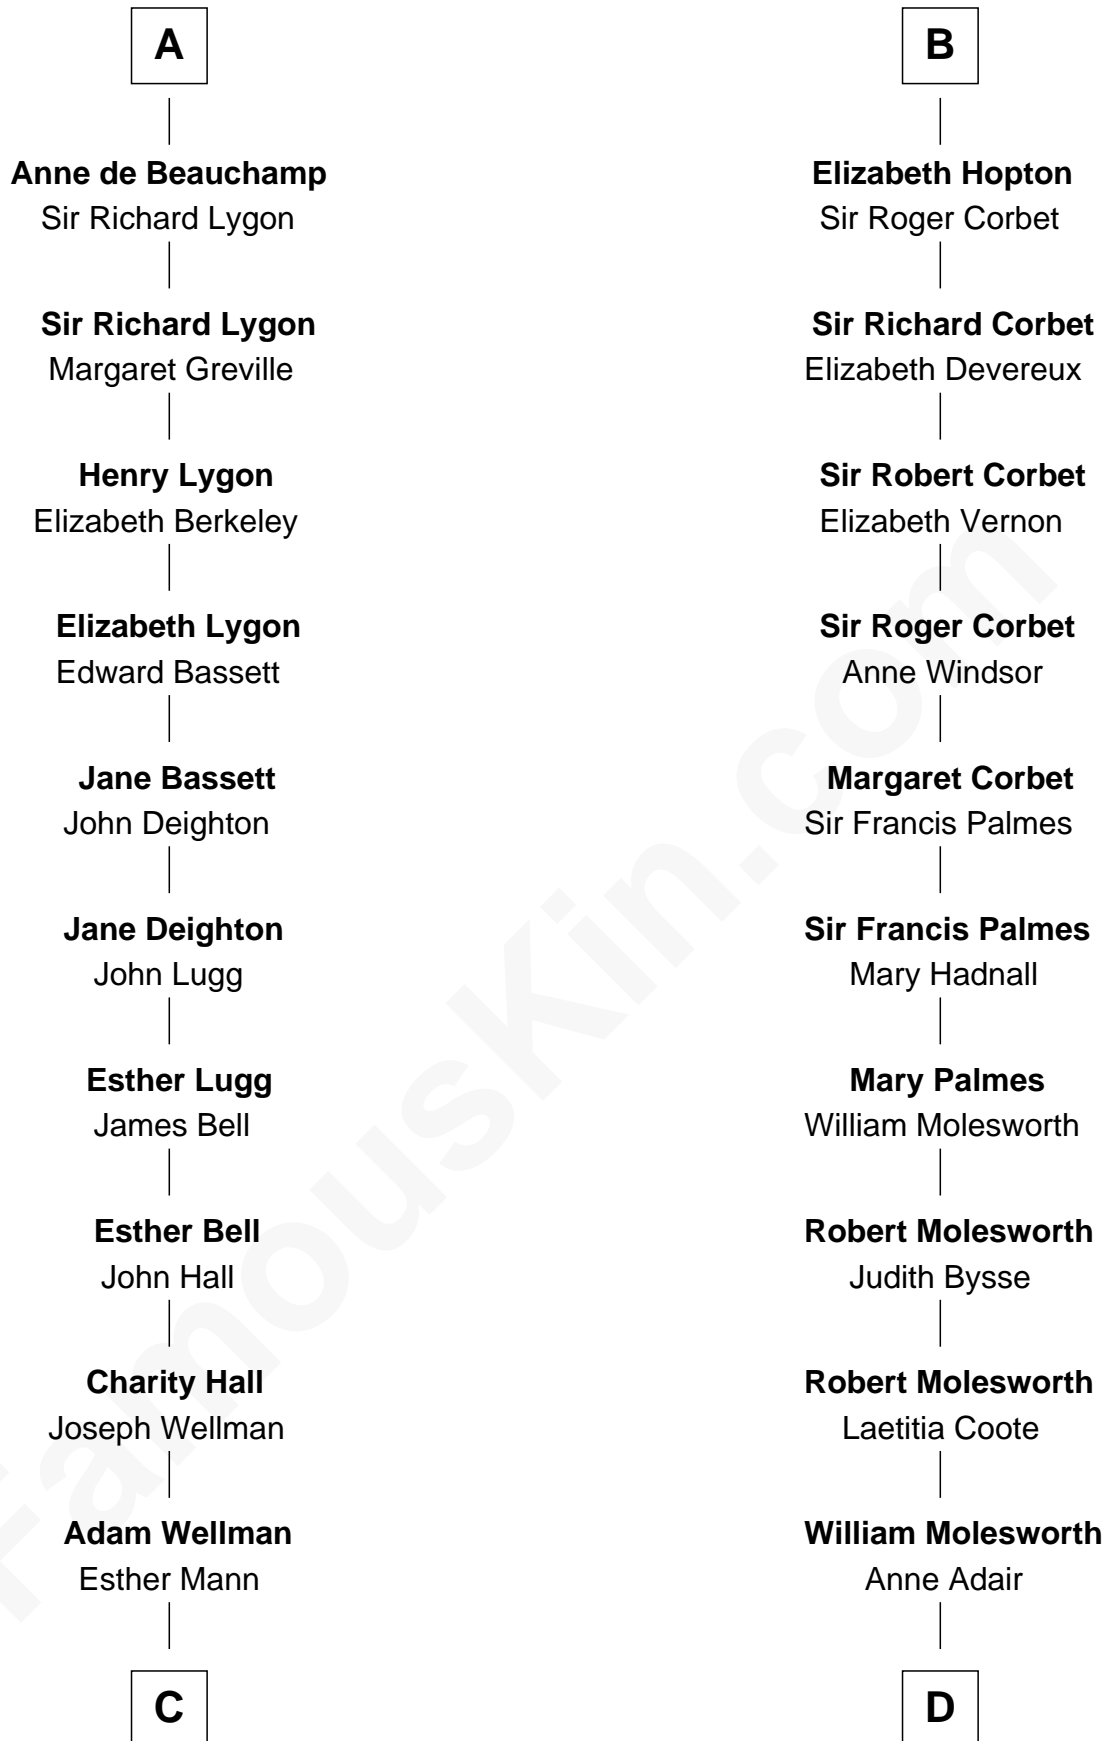

# FamousKin.com Relationship Chart of

**Jack London**

*Author of "The Call of the Wild"*

20th cousin 1 time removed of

**Joan Fontaine**

*Movie Actress*

**John de Botetourte**

Maud FitzThomas

**C**

**Joel Wellman**

Betsey Baker

**Marshall Daniel Wellman**

Eleanor Garrett Jones

**Flora Wellman**

William Henry Chaney

**Jack London**

**Walter Augustus De Havilland**

Lillian Augusta Ruse

**Joan Fontaine**

*Movie Actress*