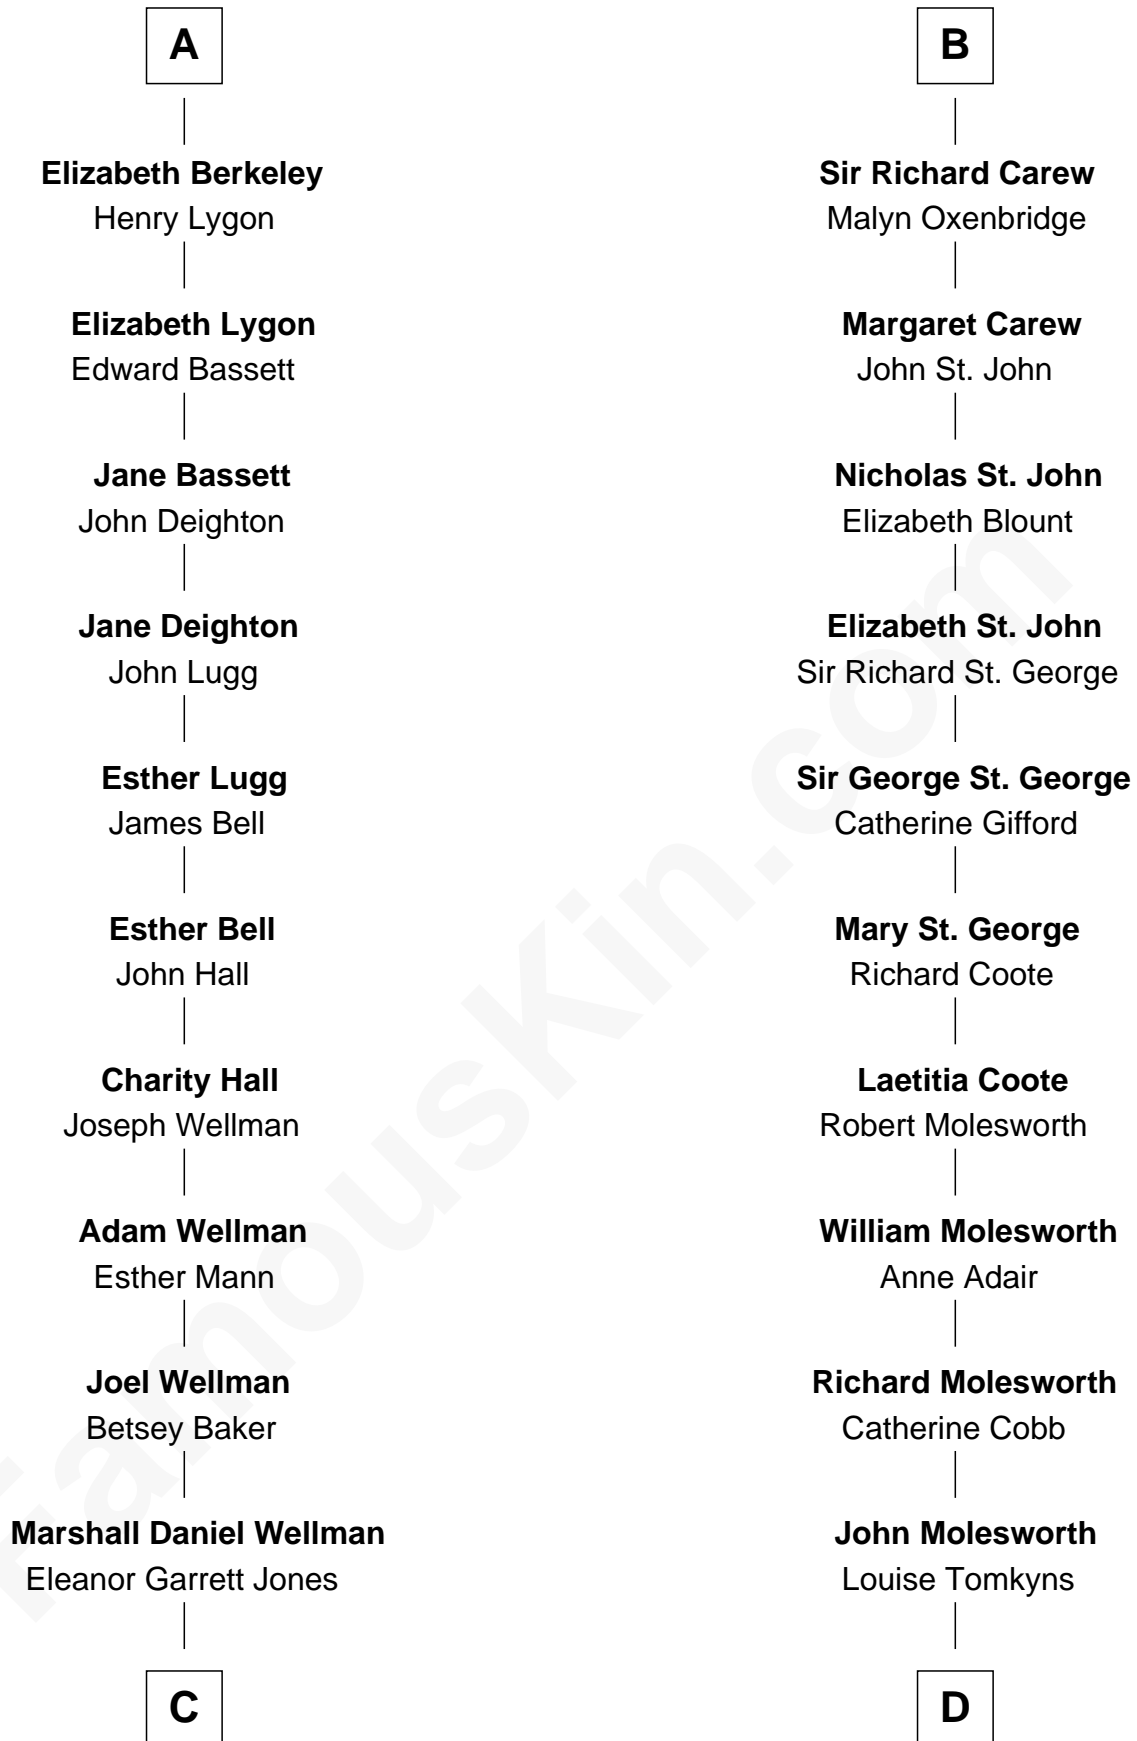

FamousKin.com Relationship Chart of

Jack London

Author of "The Call of the Wild"

18th cousin 1 time removed of

Joan Fontaine

Movie Actress

Sir Maurice de Berkeley

Eve la Zouche

Maurice de Berkeley

Margaret - - - - -

Thomas Berkeley

Catherine Botetourte

Maurice Berkeley

Johanna Denham

Maurice Berkeley

Ellen Montfort

Joan de Waterton

Eleanor de Welles

Sir Thomas Hoo

Eleanor Hoo

James Carew

B

C

Flora Wellman
William Henry Chaney