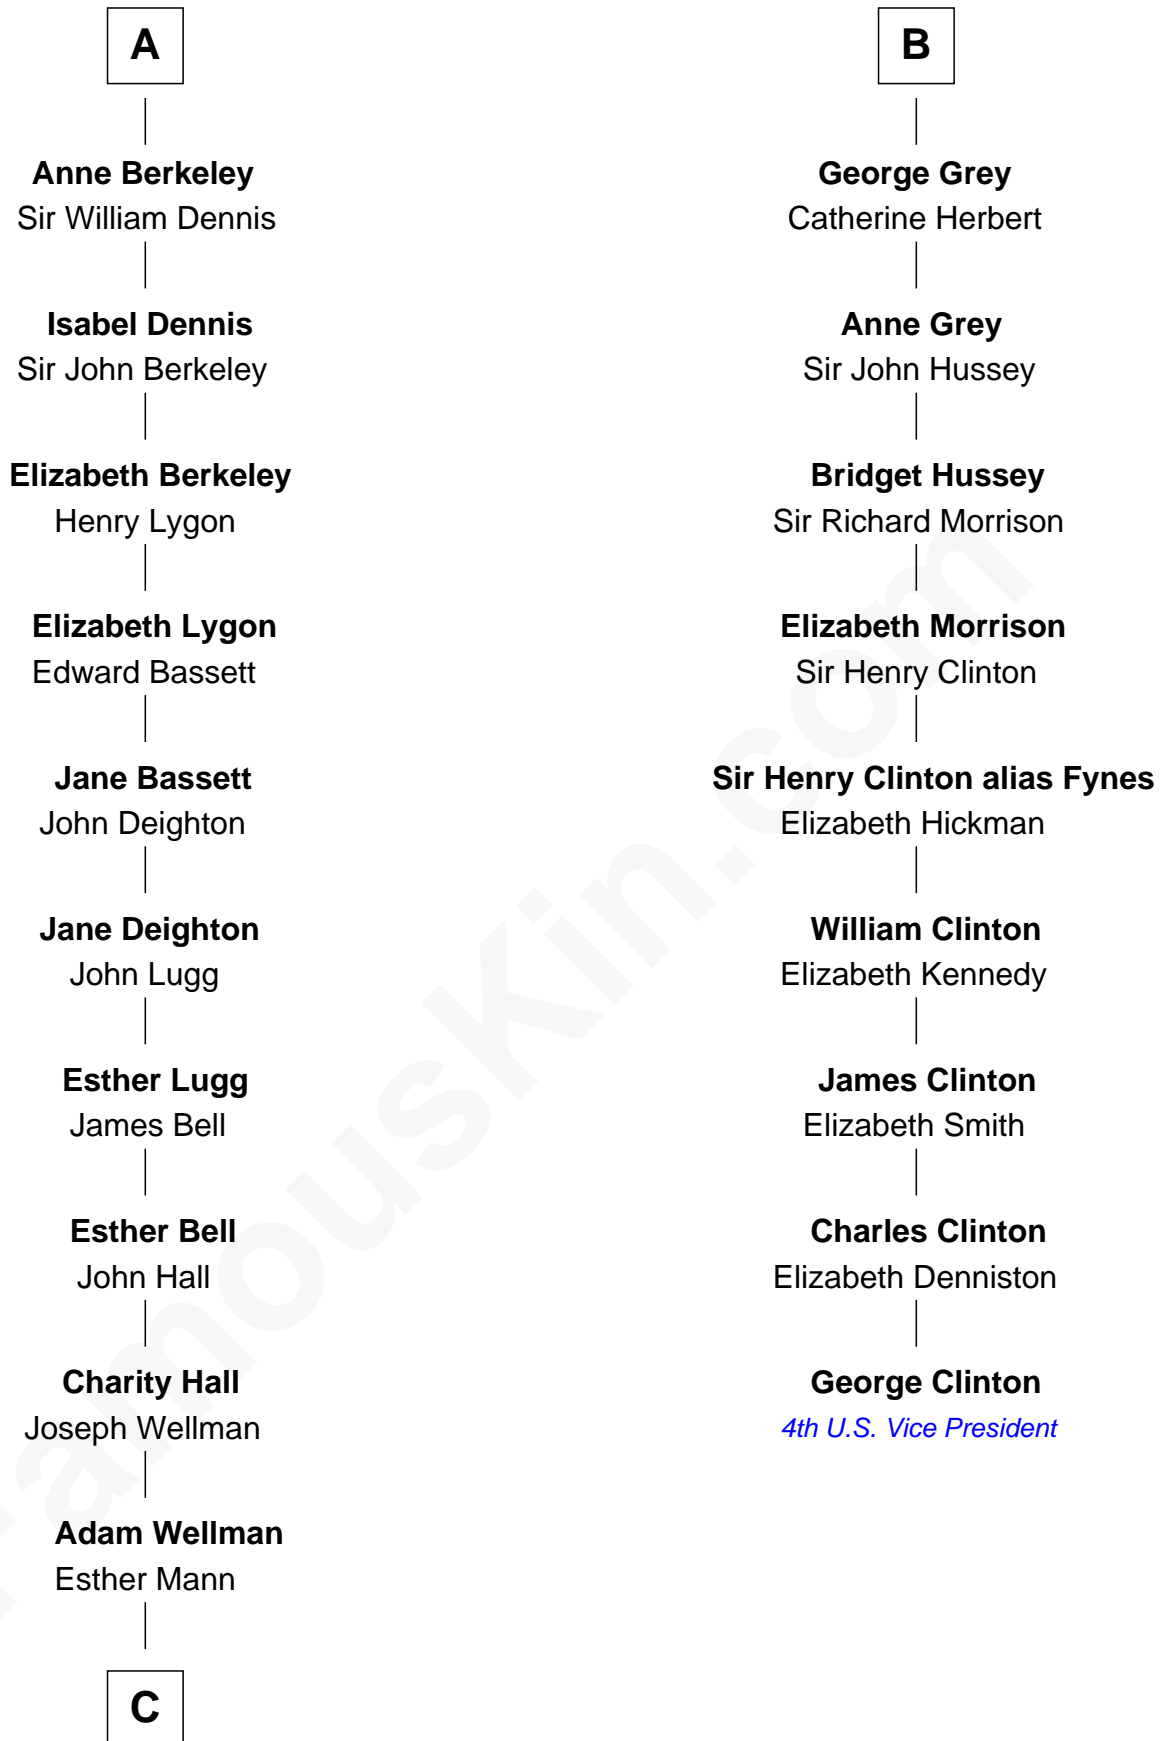

# FamousKin.com Relationship Chart of

**Jack London**

*Author of "The Call of the Wild"*

15th cousin 5 times removed of

**George Clinton**

*4th U.S. Vice President*

**Ferdinand III, King of Castile**

Joanna of Ponthieu

**Eleanor of Castile**  
Edward I, King of England

**Elizabeth Plantagenet**  
Humphrey de Bohun

**Sir William de Bohun**  
Elizabeth de Badlesmere

**Elizabeth de Bohun**  
Sir Richard Fitzalan

**Elizabeth Fitzalan**  
Sir Thomas Mowbray

**Isabel Mowbray**  
Sir James Berkeley

**Maurice Berkeley**  
Isabel Mead

**A**

**Eleanor of Castile**  
Edward I, King of England

**Edward II, King of England**  
Isabella of France

**Edward III, King of England**  
Philippa of Hainault

**John of Gaunt**  
Blanche of Lancaster

**Elizabeth of Lancaster**  
John de Holand

**Constance de Holand**  
Sir John Grey

**Sir Edmund Grey**  
Katherine Percy

**B**

**C**

—  
**Joel Wellman**

Betsey Baker