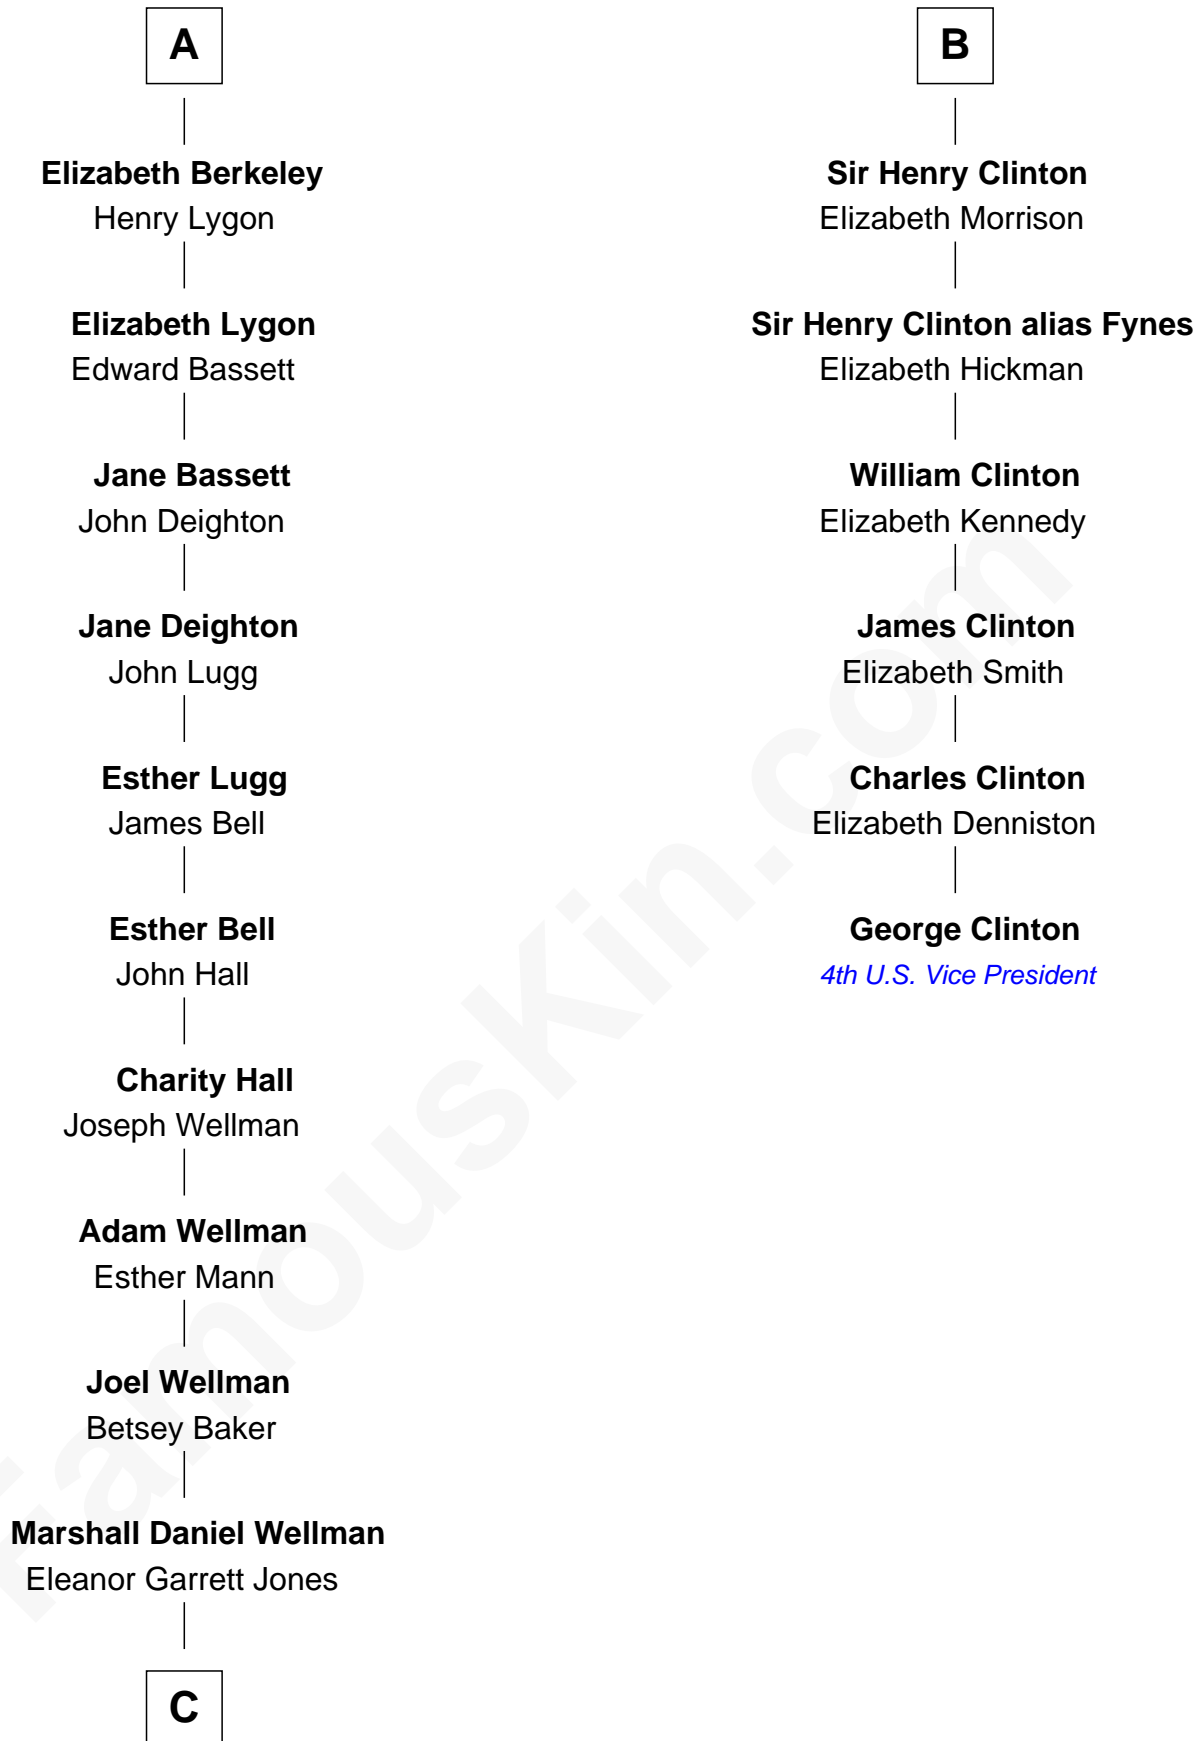

# FamousKin.com Relationship Chart of

**Jack London**

*Author of "The Call of the Wild"*

12th cousin 6 times removed of

**George Clinton**

*4th U.S. Vice President*

**Sir Maurice de Berkeley**

Eve la Zouche

Katherine de Clyvedon

**Sir John Berkeley**

Elizabeth Betteshorne

**Elizabeth Berkeley**

Sir John Sutton

**Sir John Sutton Dudley**

Elizabeth Bramshot

**Edmund Dudley**

Elizabeth Grey

**Elizabeth Dudley**

William Stourton

**Ursula Stourton**

Sir Edward Clinton

**B**

**C**

—  
**Flora Wellman**  
William Henry Chaney