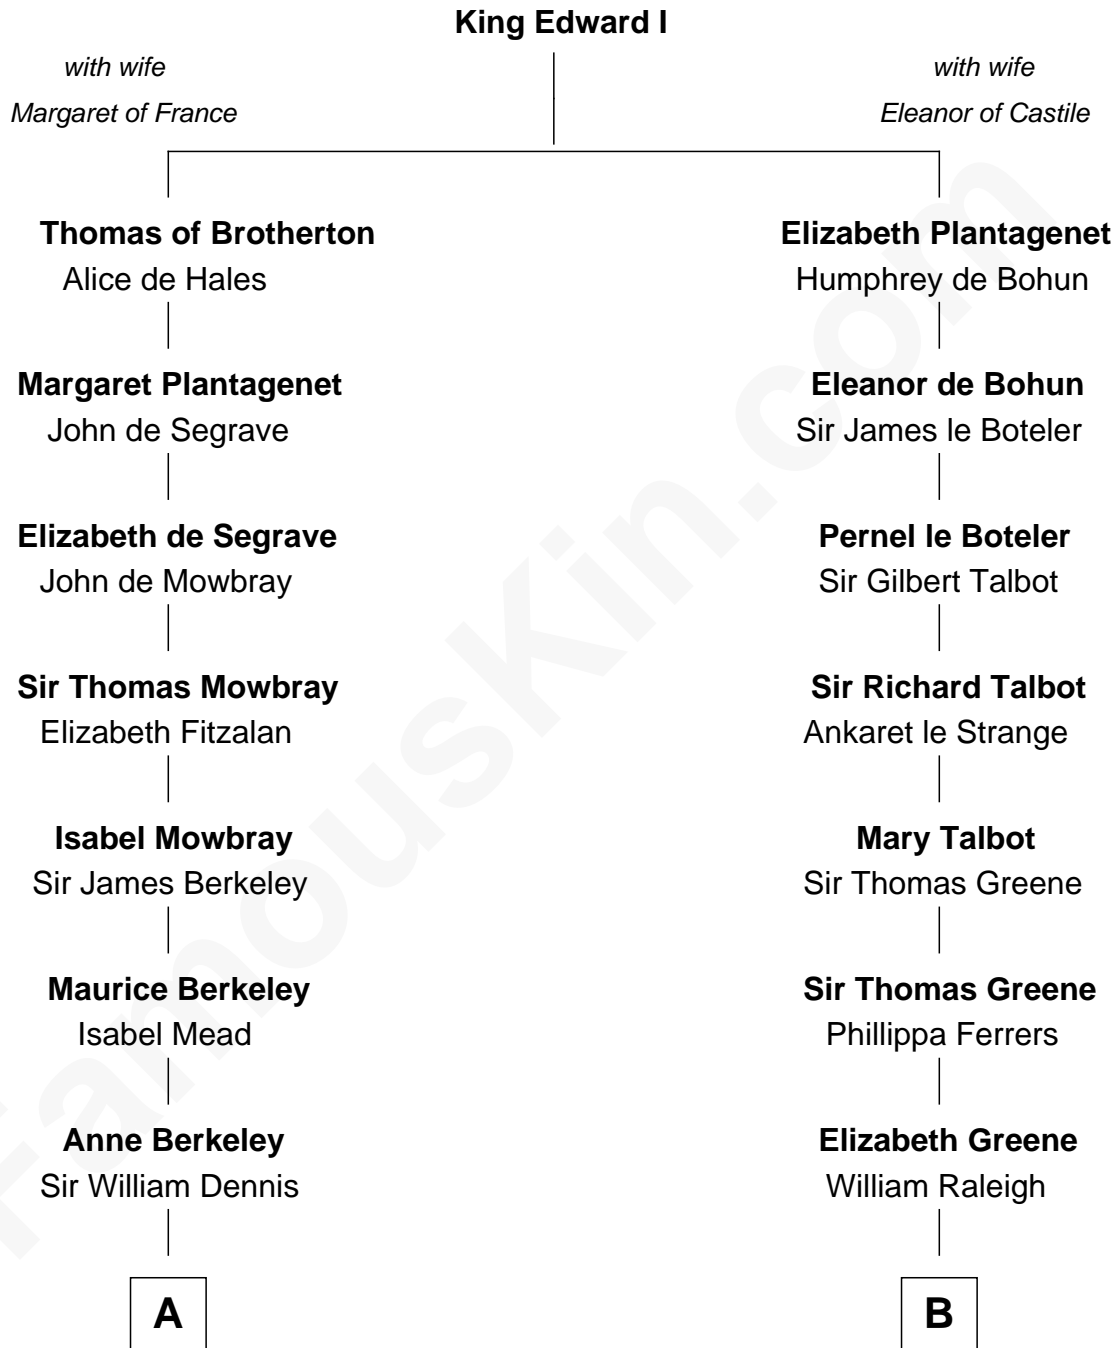

# FamousKin.com Relationship Chart of

**Jack London**

*Author of "The Call of the Wild"*

14th cousin 5 times removed of

**Jonathan Swift**

*Author of Gulliver's Travels*

**C**

—  
**Marshall Daniel Wellman**

Eleanor Garrett Jones

—  
**Flora Wellman**

William Henry Chaney

—  
**Jack London**

*Author of "The Call of the Wild"*

FamousKin.com