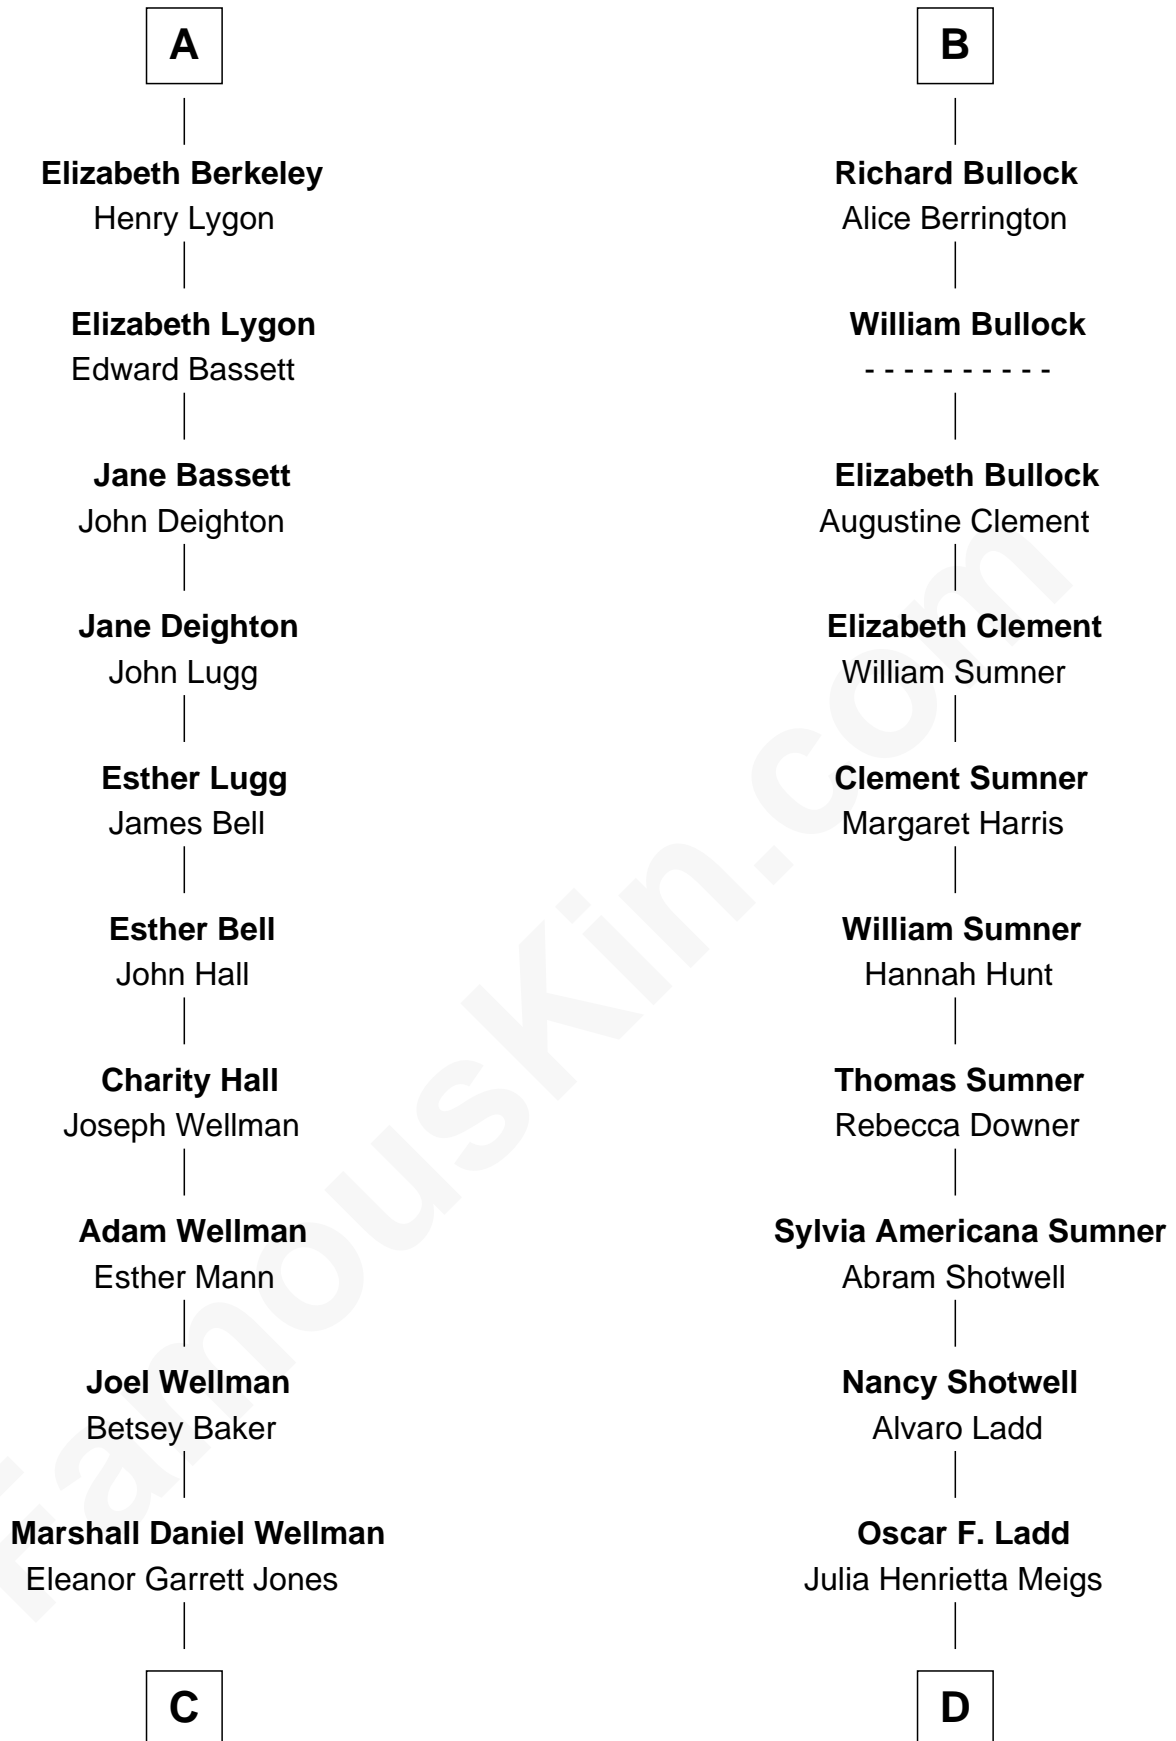

# FamousKin.com Relationship Chart of

**Jack London**

*Author of "The Call of the Wild"*

18th cousin of

**Alan Ladd**

*Movie Actor*

**Bartholomew de Badlesmere**

Margaret de Clare

**Elizabeth de Badlesmere**

Sir William de Bohun

**Elizabeth de Bohun**

Sir Richard Fitzalan

**Elizabeth Fitzalan**

Sir Thomas Mowbray

**Isabel Mowbray**

Sir James Berkeley

John de Vere

**Aubrey de Vere**

Alice FitzWalter

**Sir Richard de Vere**

Alice Sergeaux

**Sir John de Vere**

Elizabeth Howard

**Joan de Vere**

Sir William Norreys

**Margaret Norreys**

Gilbert Bullock

**Thomas Bullock**

Alice Kingsmill

**B**

**C**

**Flora Wellman**  
William Henry Chaney