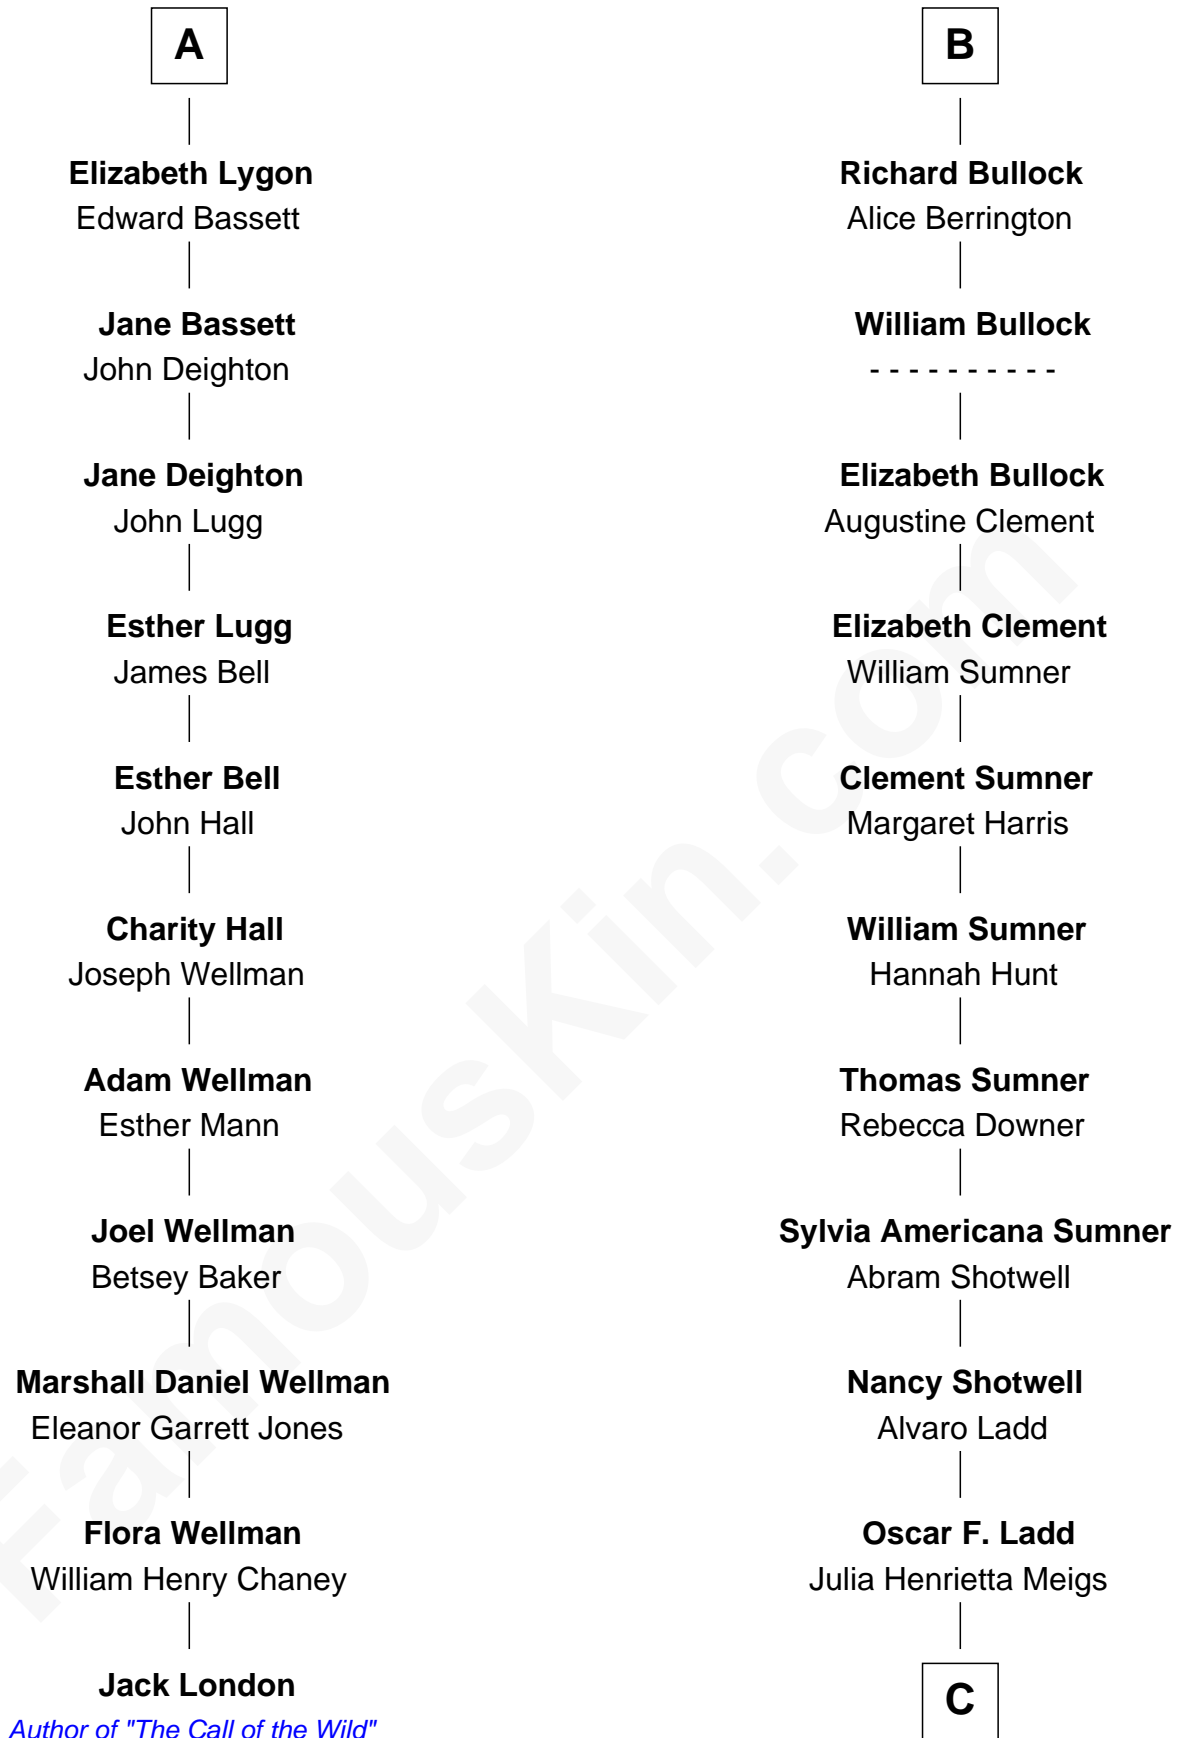

# FamousKin.com Relationship Chart of

**Jack London**

*Author of "The Call of the Wild"*

17th cousin 1 time removed of

**Alan Ladd**

*Movie Actor*

**Richard Fitzalan**

*with wife  
Eleanor Plantagenet*

*with wife  
Isabel le Despencer*

**Sir Richard Fitzalan**  
Elizabeth de Bohun

**Sir Edmund Fitzalan**  
Sibyl de Montagu

**Elizabeth Fitzalan**  
Sir Thomas Mowbray

**Philippe Fitzalan**  
Sir Richard Sergeaux

**Isabel Mowbray**  
Sir James Berkeley

**Alice Sergeaux**  
Sir Richard de Vere

**Maurice Berkeley**  
Isabel Mead

**Sir John de Vere**  
Elizabeth Howard

**Anne Berkeley**  
Sir William Dennis

**Joan de Vere**  
Sir William Norreys

**Isabel Dennis**  
Sir John Berkeley

**Margaret Norreys**  
Gilbert Bullock

**Elizabeth Berkeley**  
Henry Lygon

**Thomas Bullock**  
Alice Kingsmill

**A**

**B**

**C**

Alan Harwood Ladd