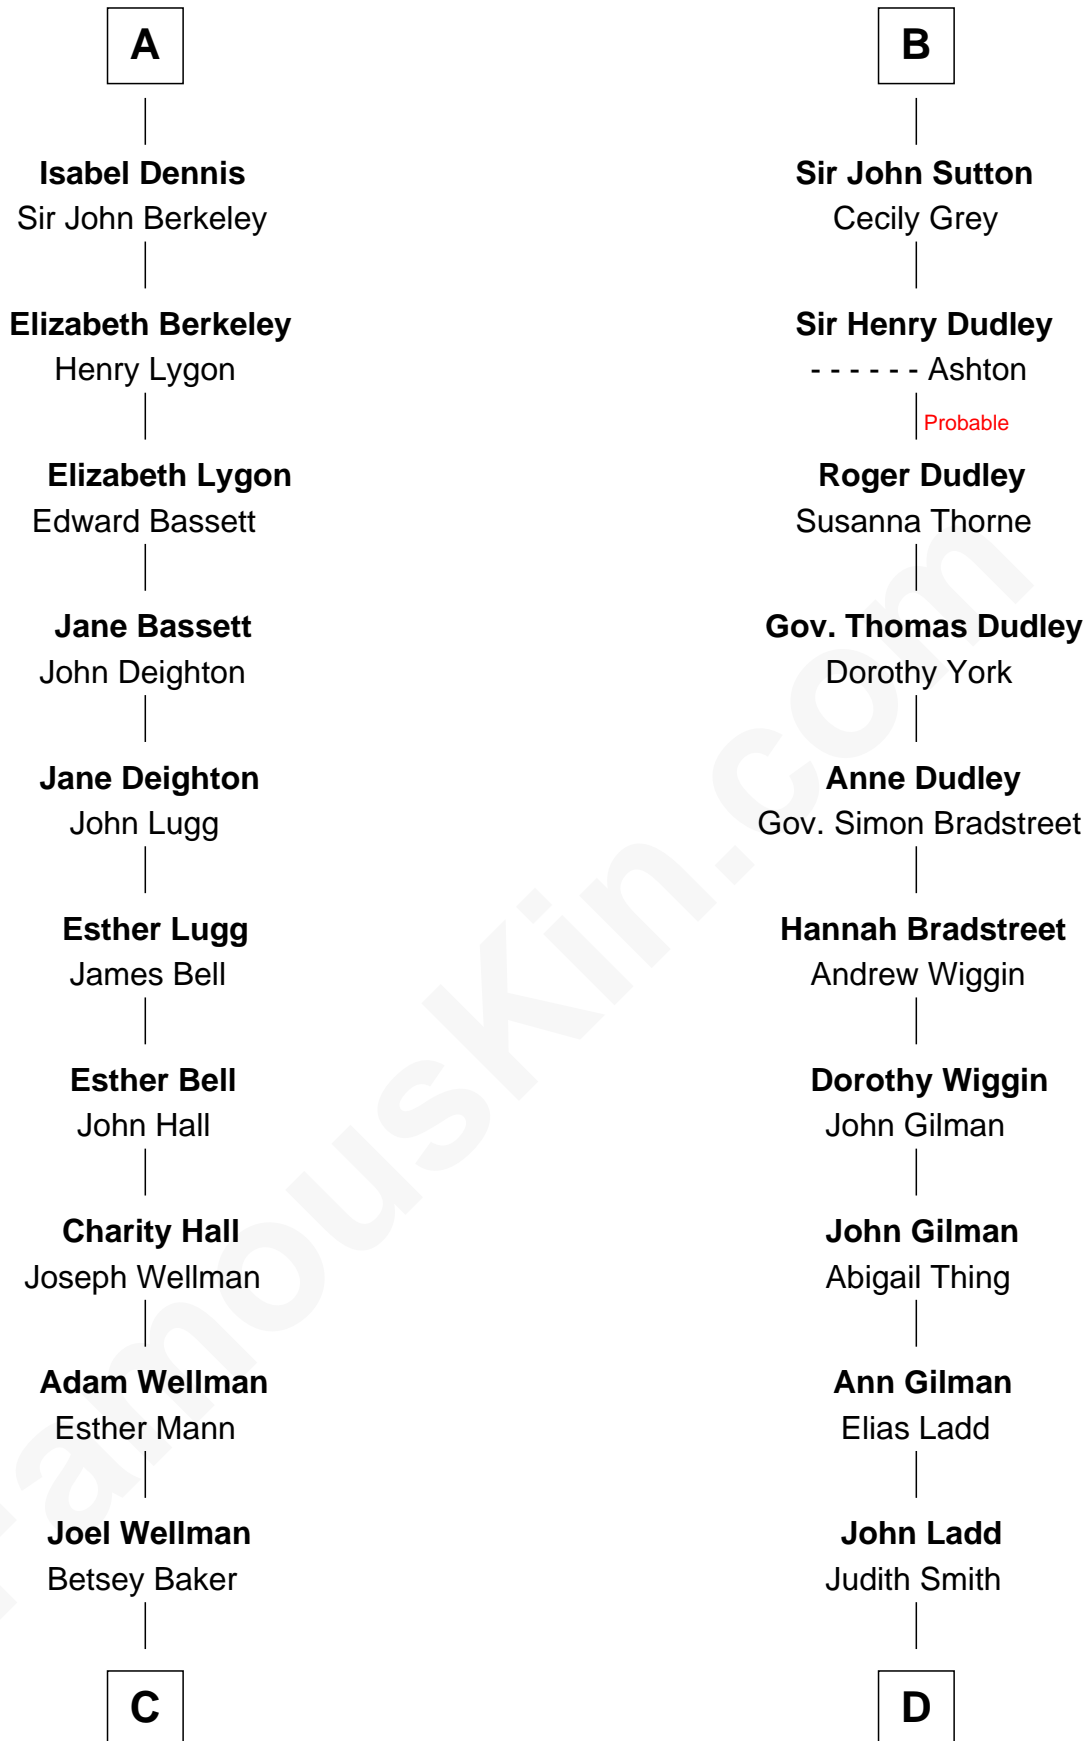

FamousKin.com Relationship Chart of

Jack London

Author of "The Call of the Wild"

19th cousin 2 times removed of

Alan Ladd

Movie Actor

Margaret of France
Edward I, King of England

Thomas of Brotherton

Sir James Berkeley

Maurice Berkeley

Isabel Mead

Anne Berkeley

Sir William Dennis

A

Edmund of Woodstock

Margaret Wake

Joan Plantagenet

Thomas Holand

Sir Thomas de Holand

Alice Fitzalan

Eleanor Holand

Edward Cherleton

Joyce Cherleton

Sir John Tiptoft

Joyce Tiptoft

Sir Edmund Sutton

Sir Edward Sutton

Cecily Willoughby

B

C

Marshall Daniel Wellman

Eleanor Garrett Jones