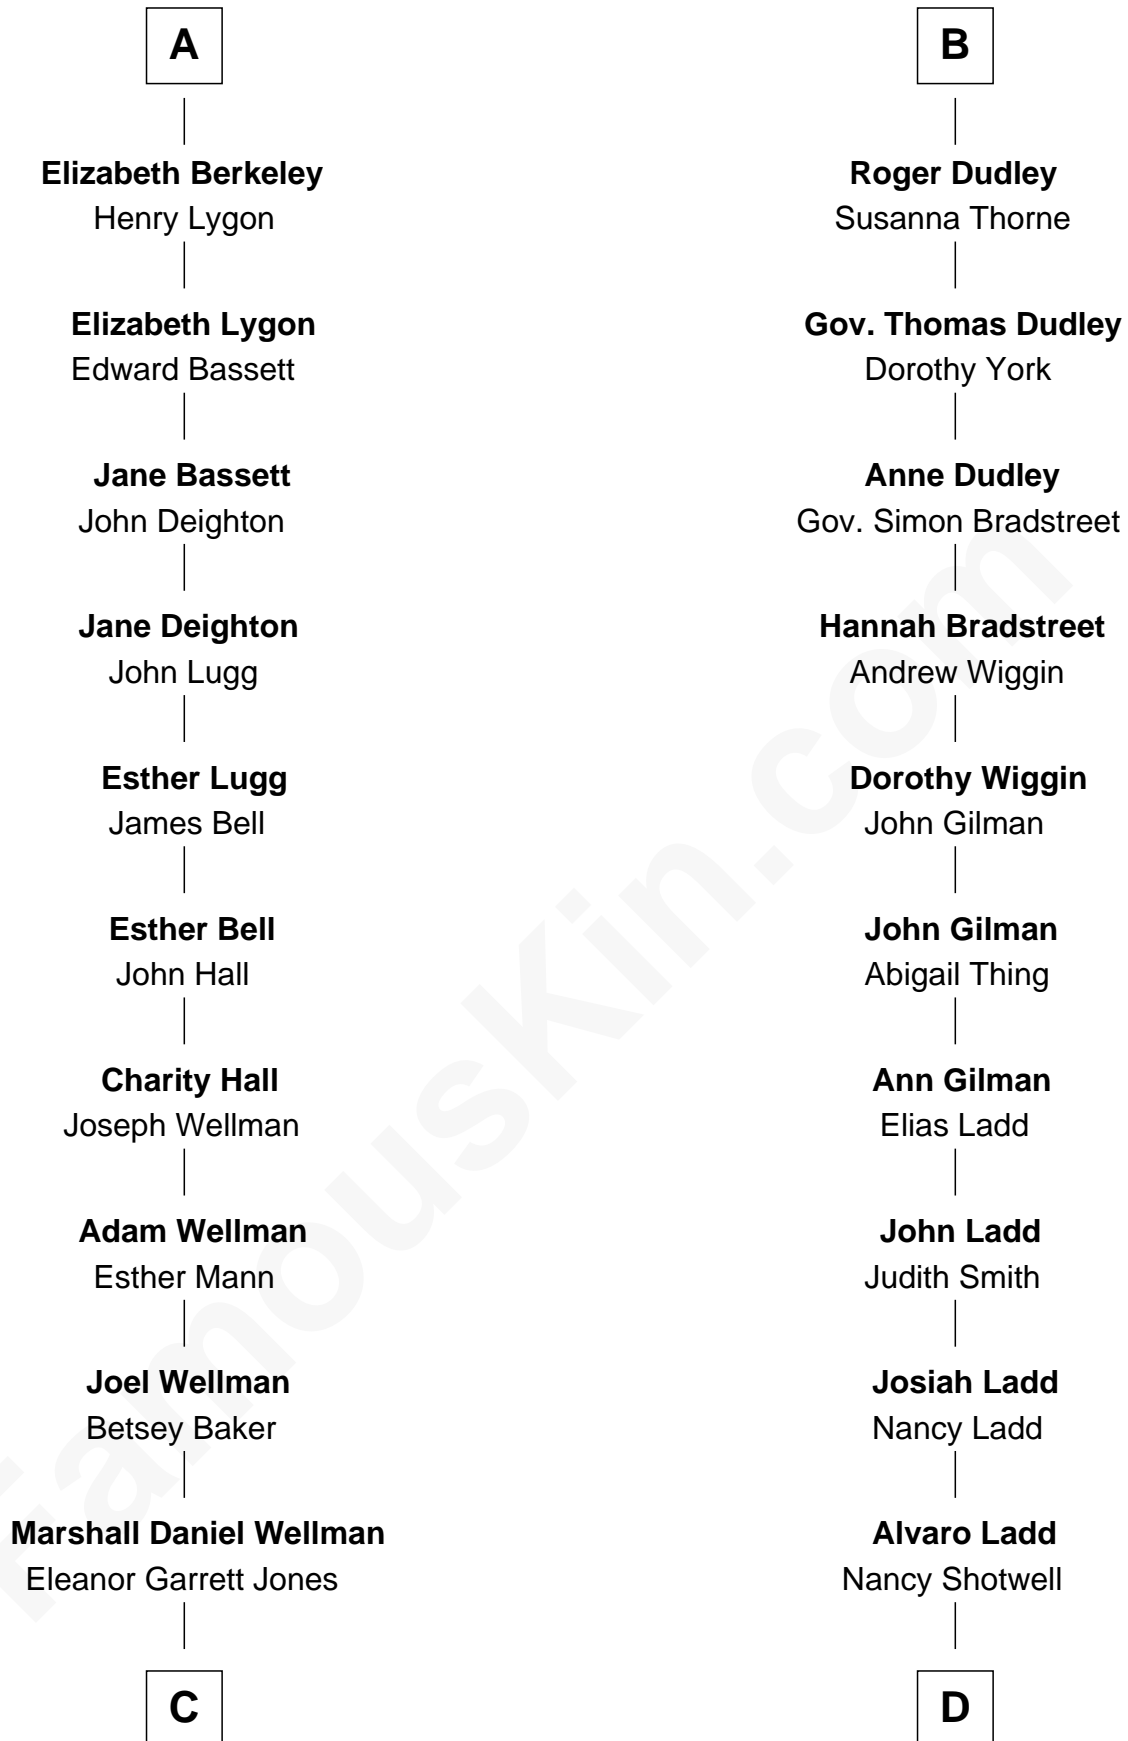

# FamousKin.com Relationship Chart of

**Jack London**

*Author of "The Call of the Wild"*

18th cousin 1 time removed of

**Alan Ladd**

*Movie Actor*

**Sir Maurice de Berkeley**

Eve la Zouche

Katherine de Clyvedon

**Sir John Berkeley**

Elizabeth Betteshorne

**Elizabeth Berkeley**

Sir John Sutton

**Sir Edmund Sutton**

Joyce Tiptoft

**Sir Edward Sutton**

Cecily Willoughby

**Sir John Sutton**

Cecily Grey

**Sir Henry Dudley**

- - - - - Ashton

Probable

**B**

**C**

**Flora Wellman**  
William Henry Chaney

**Jack London**  
*Author of "The Call of the Wild"*

**D**

**Oscar F. Ladd**  
Julia Henrietta Meigs

**Alan Harwood Ladd**  
Selina Raleigh

**Alan Ladd**  
*Movie Actor*