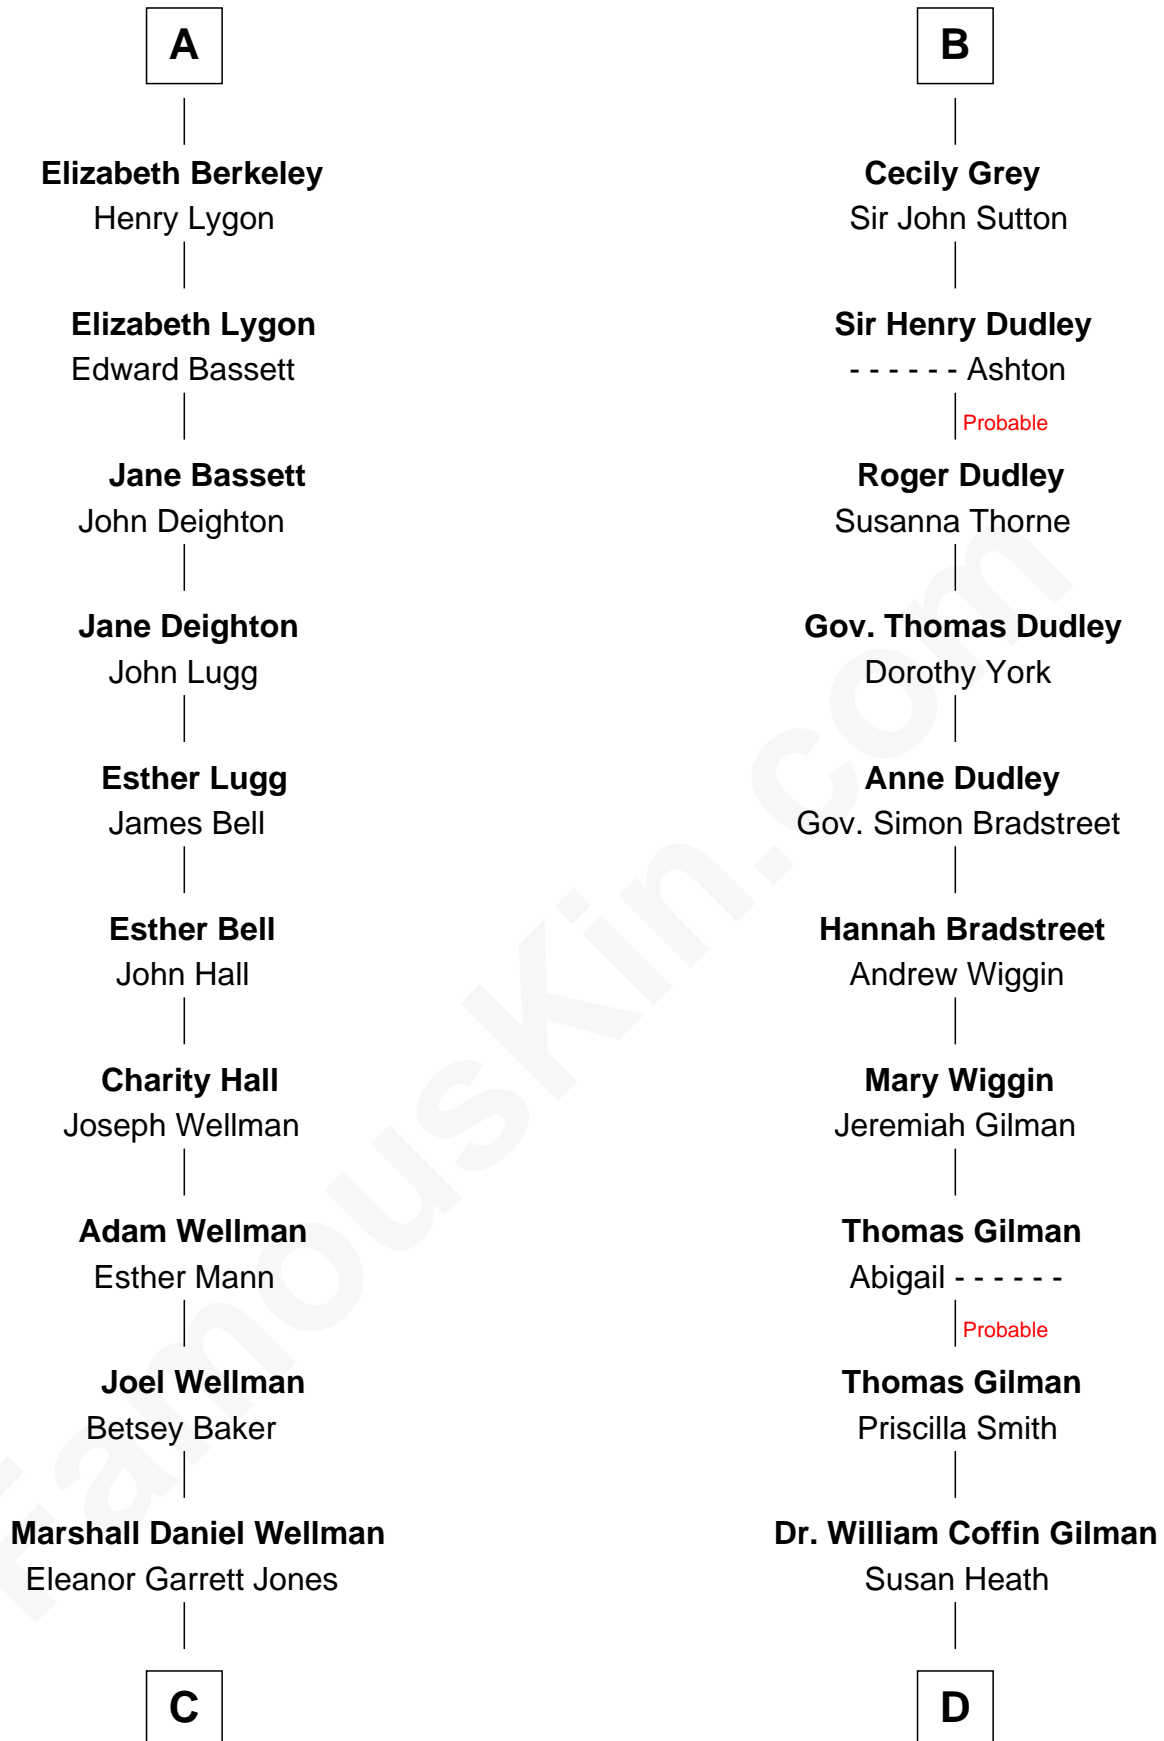

FamousKin.com Relationship Chart of

Jack London

Author of "The Call of the Wild"

18th cousin 3 times removed of

George Hamilton

TV and Movie Actor

Bartholomew de Badlesmere

Margaret de Clare

Sir William de Ros

Thomas de Ros

Beatrice de Stafford

Margaret de Ros

Sir Reynold Grey

Margaret Grey

Sir William Bonville

William Bonville

Elizabeth Harington

William Bonville

Katherine Neville

Cecily Bonville

Thomas Grey

B

C

Flora Wellman
William Henry Chaney

Jack London
Author of "The Call of the Wild"

D

William C. Gilman
Mary Ann Stevens

George C. Gilman
Elizabeth Melissa Lane

Lillian C. Gilman
Harry Fuller Hamilton

George William Hamilton
Anne Lucille Stevens