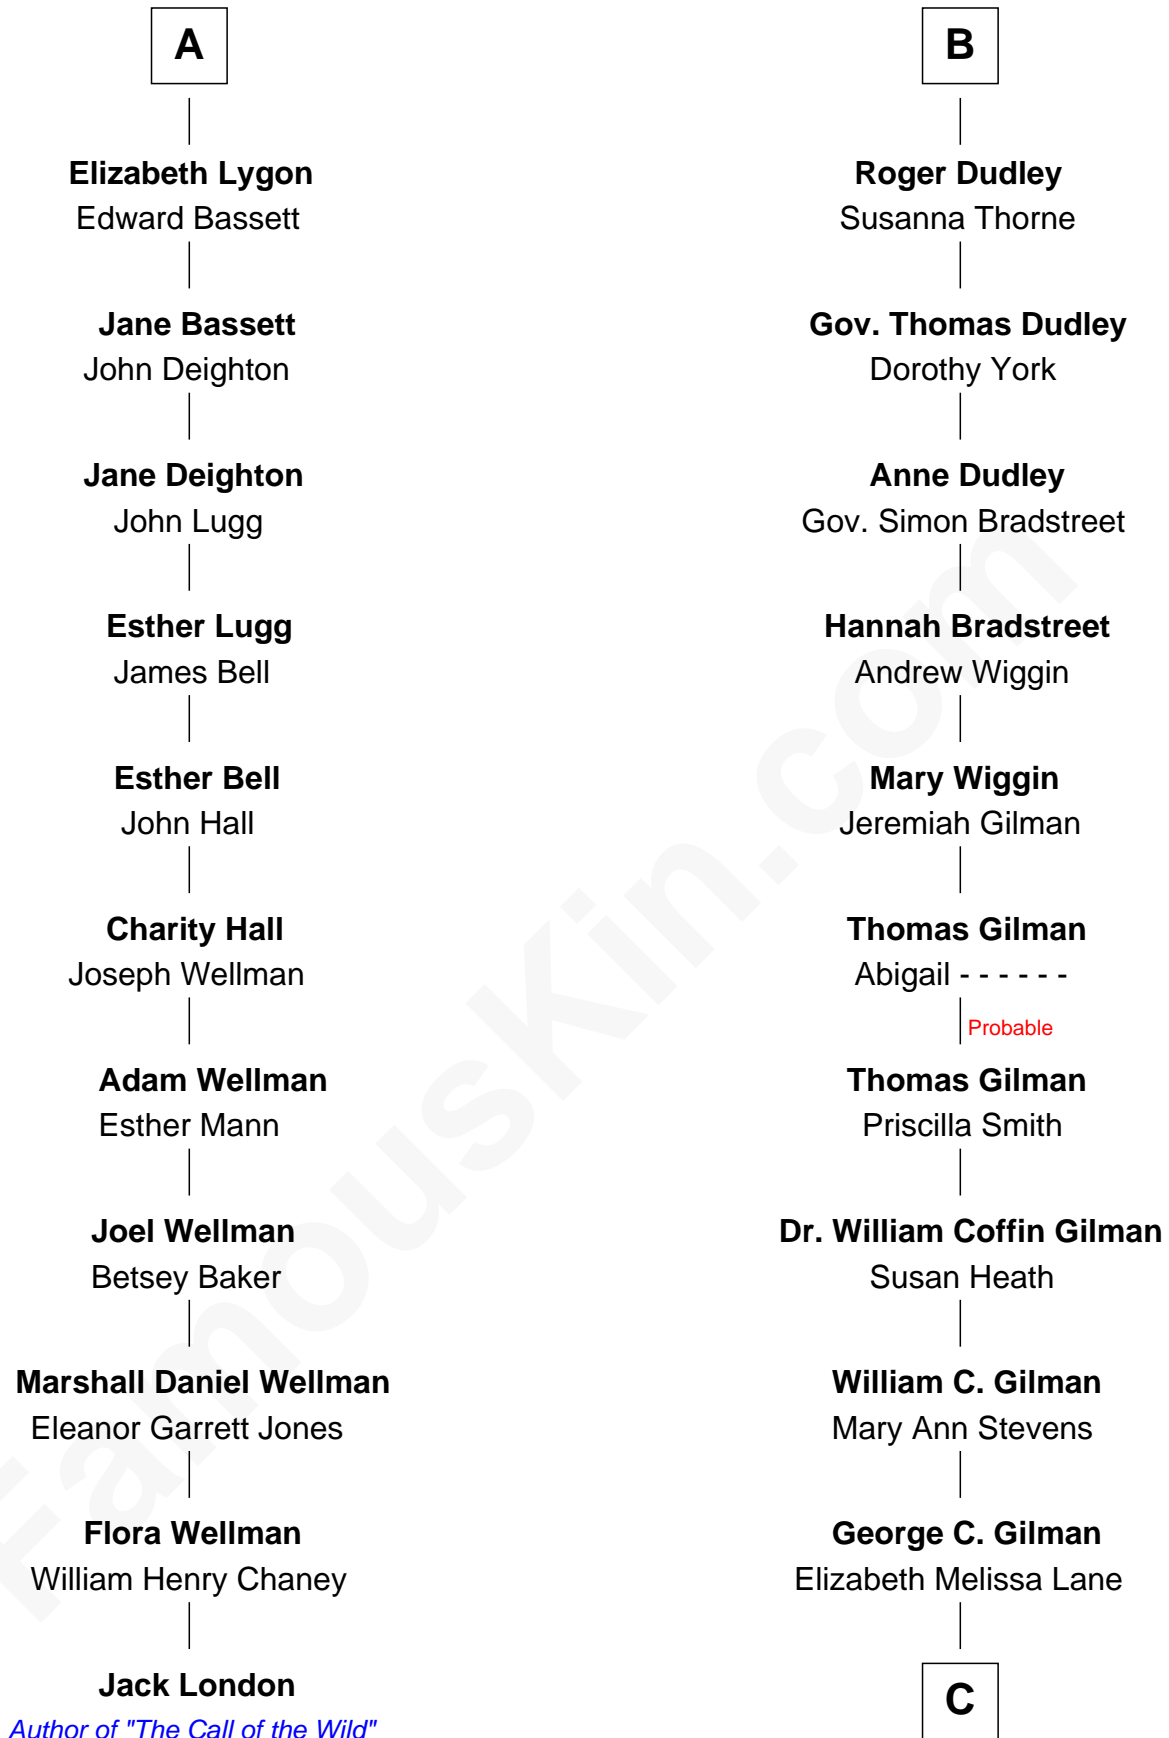

FamousKin.com Relationship Chart of

Jack London

Author of "The Call of the Wild"

17th cousin 2 times removed of

George Hamilton

TV and Movie Actor

Richard Fitzalan
Eleanor Plantagenet

C

Lillian C. Gilman
Harry Fuller Hamilton

George William Hamilton
Anne Lucille Stevens

George Hamilton
TV and Movie Actor

FamousKin.com