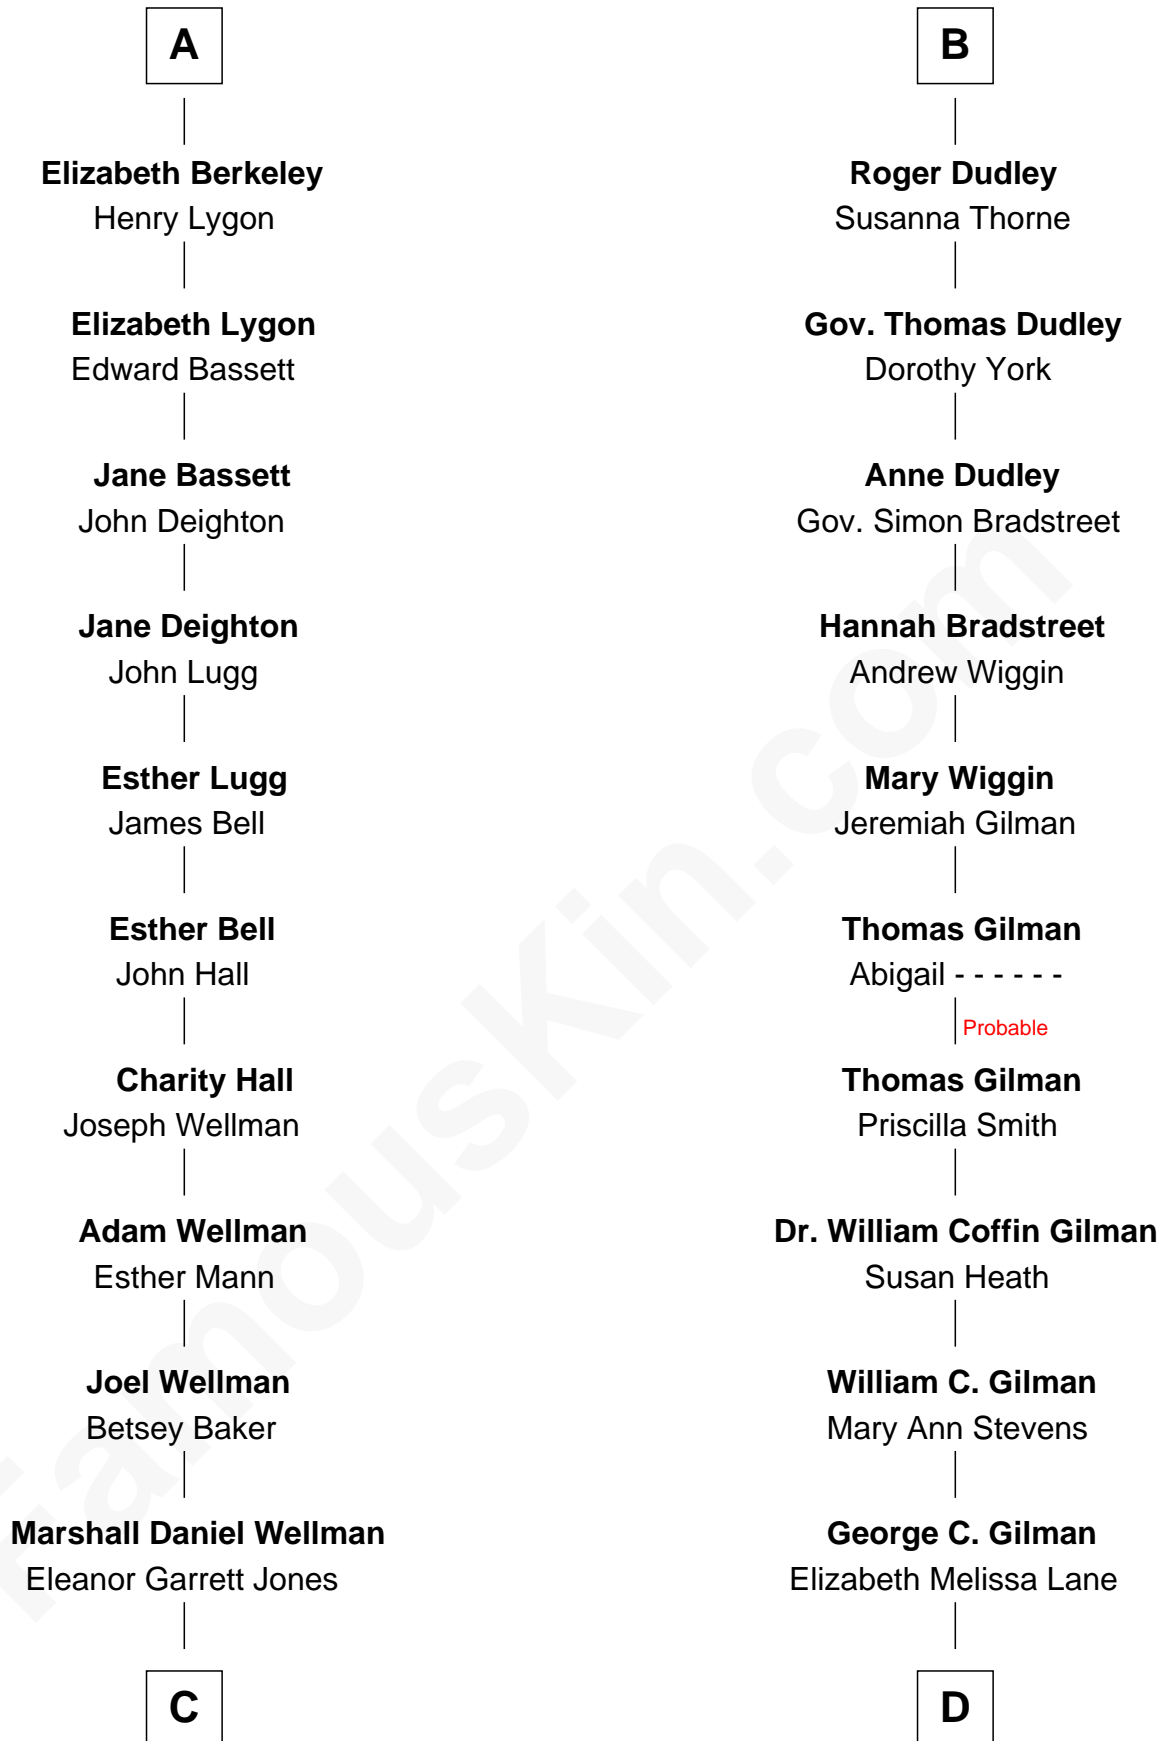

# FamousKin.com Relationship Chart of

**Jack London**

*Author of "The Call of the Wild"*

18th cousin 1 time removed of

**George Hamilton**

*TV and Movie Actor*

**Sir Maurice de Berkeley**

Eve la Zouche

Katherine de Clyvedon

**Sir John Berkeley**

Elizabeth Betteshorne

**Elizabeth Berkeley**

Sir John Sutton

**Sir Edmund Sutton**

Joyce Tiptoft

**Sir Edward Sutton**

Cecily Willoughby

**Sir John Sutton**

Cecily Grey

**Sir Henry Dudley**

- - - - - Ashton

Probable

**B**

**C**

**Flora Wellman**  
William Henry Chaney

**Jack London**  
*Author of "The Call of the Wild"*

**D**

**Lillian C. Gilman**  
Harry Fuller Hamilton

**George William Hamilton**  
Anne Lucille Stevens

**George Hamilton**  
*TV and Movie Actor*