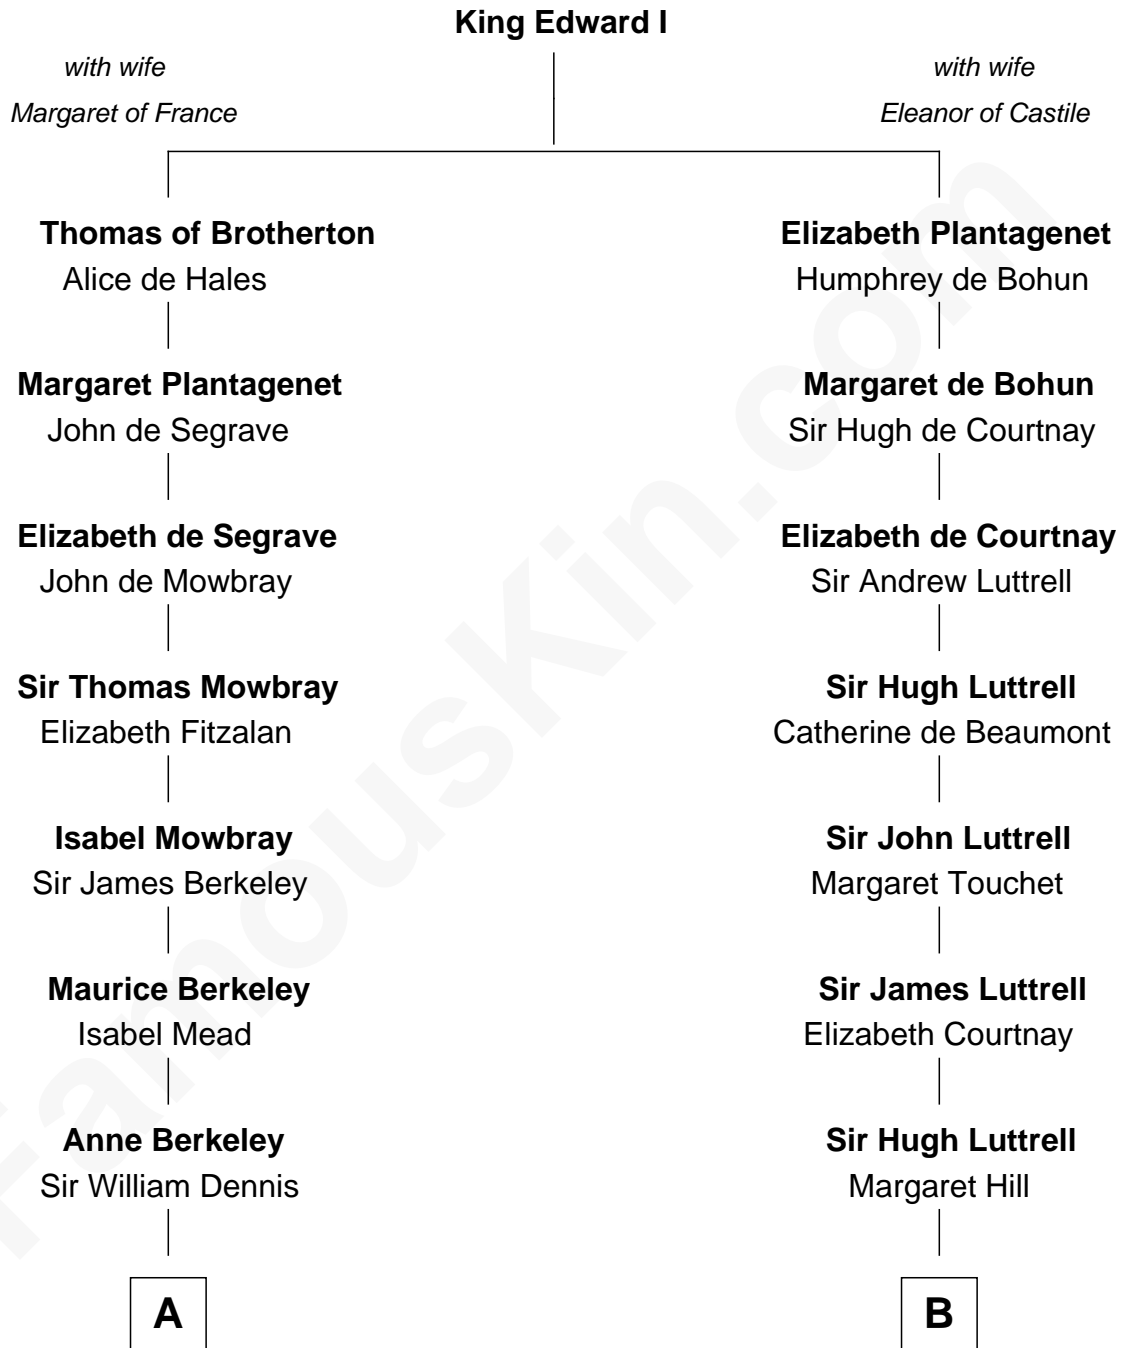

# FamousKin.com Relationship Chart of

**Jack London**

*Author of "The Call of the Wild"*

17th cousin 2 times removed of

**Herman Melville**

*Author of Moby Dick*

**C**

—  
**Marshall Daniel Wellman**

Eleanor Garrett Jones

—  
**Flora Wellman**

William Henry Chaney

—  
**Jack London**

*Author of "The Call of the Wild"*

FamousKin.com