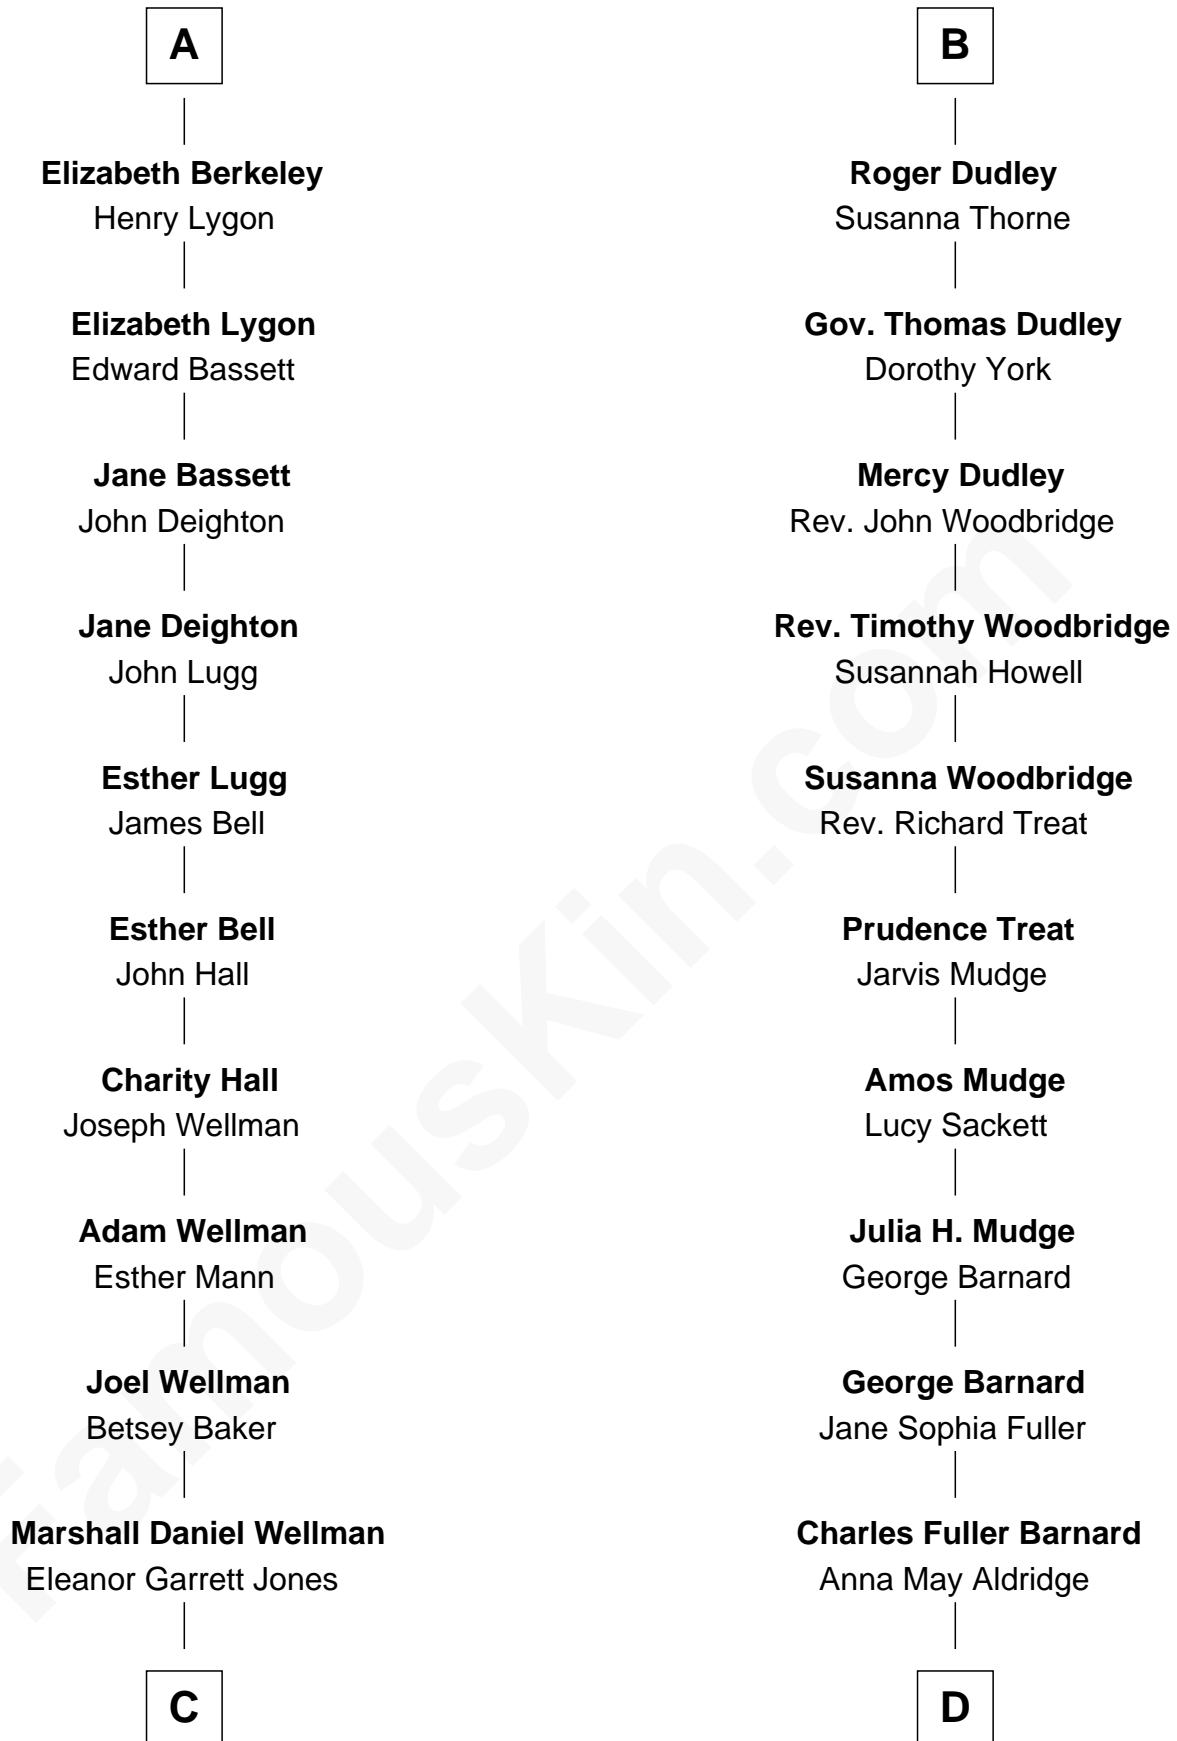

FamousKin.com Relationship Chart of

Jack London

Author of "The Call of the Wild"

18th cousin of

Dick Clark

Radio and TV Host

Sir Maurice de Berkeley

Eve la Zouche

Katherine de Clyvedon

Sir John Berkeley

Elizabeth Betteshorne

Elizabeth Berkeley

Sir John Sutton

Sir Edmund Sutton

Joyce Tiptoft

Sir Edward Sutton

Cecily Willoughby

Sir John Sutton

Cecily Grey

Sir Henry Dudley

- - - - - Ashton

Probable

B

C