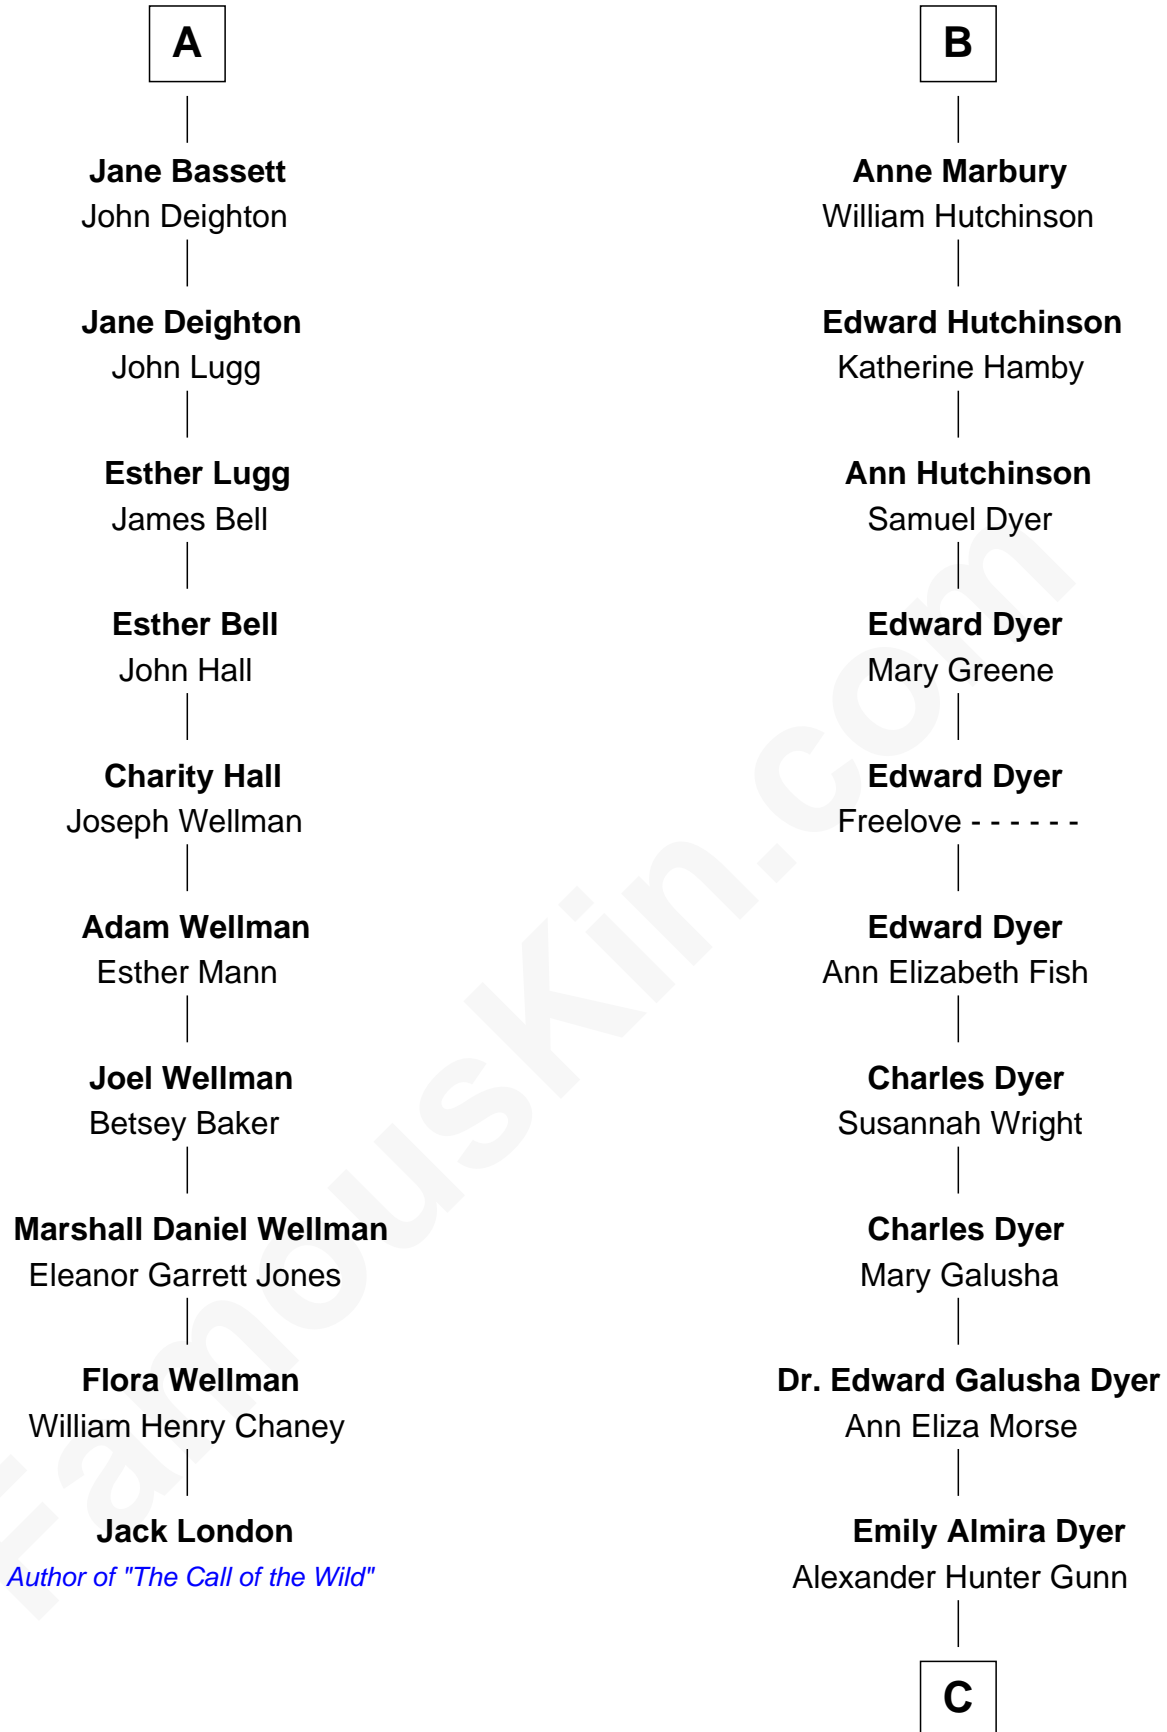

# FamousKin.com Relationship Chart of

**Jack London**

*Author of "The Call of the Wild"*

16th cousin 4 times removed of

**Elisabeth Shue**

*TV and Movie Actress*

**C**

**Alexander Hunter Gunn**  
Harriet Grace Brewster Willcox

**Mary Brewster Gunn**  
Adoniram Judson Wells

**Anne Brewster Wells**  
James William Shue

**Elisabeth Shue**  
*TV and Movie Actress*