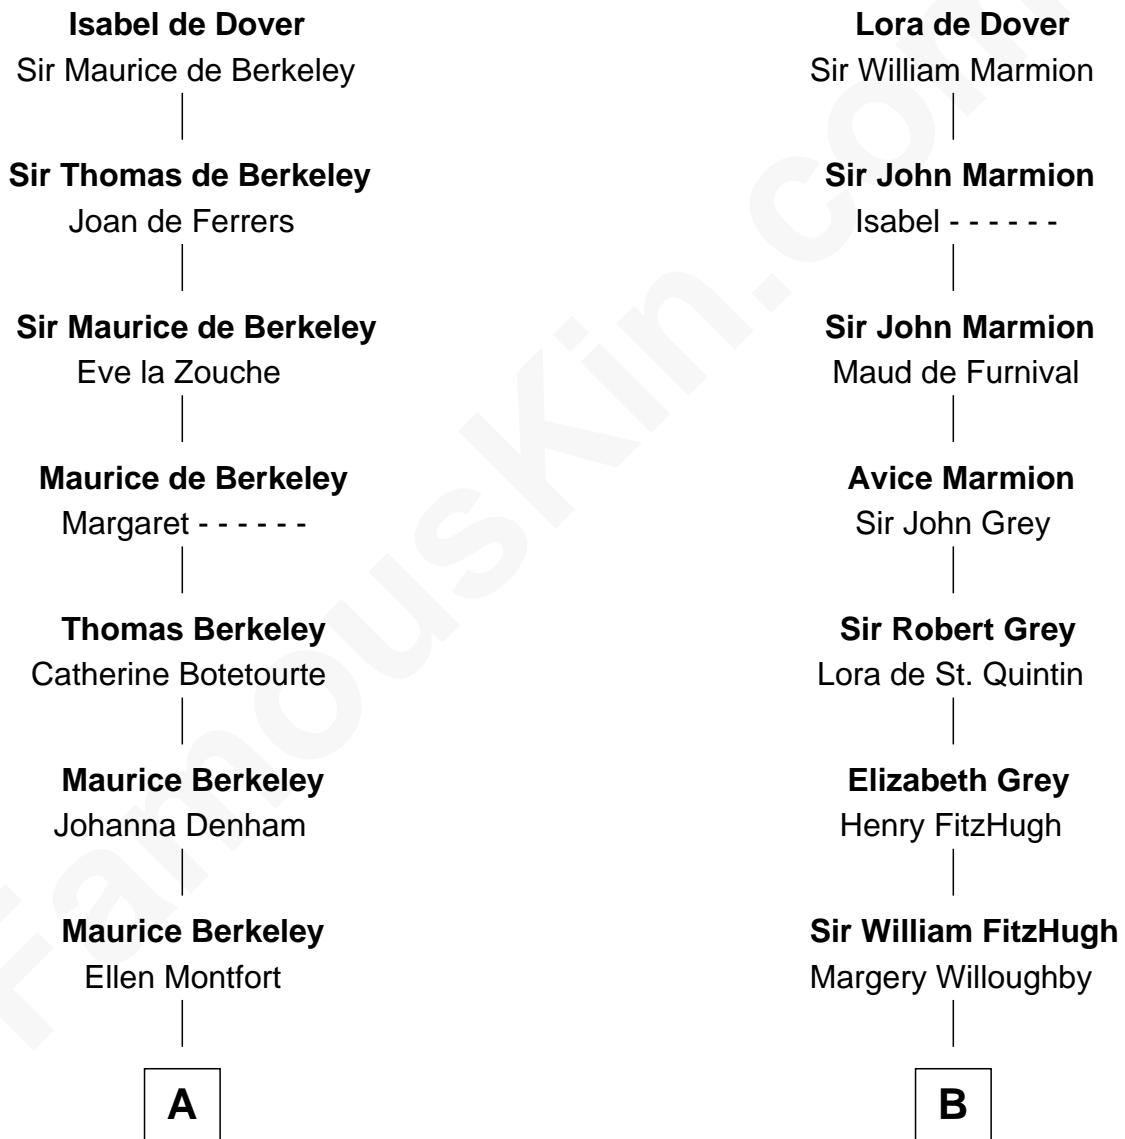

Sir Richard FitzRoy

Rose de Dover