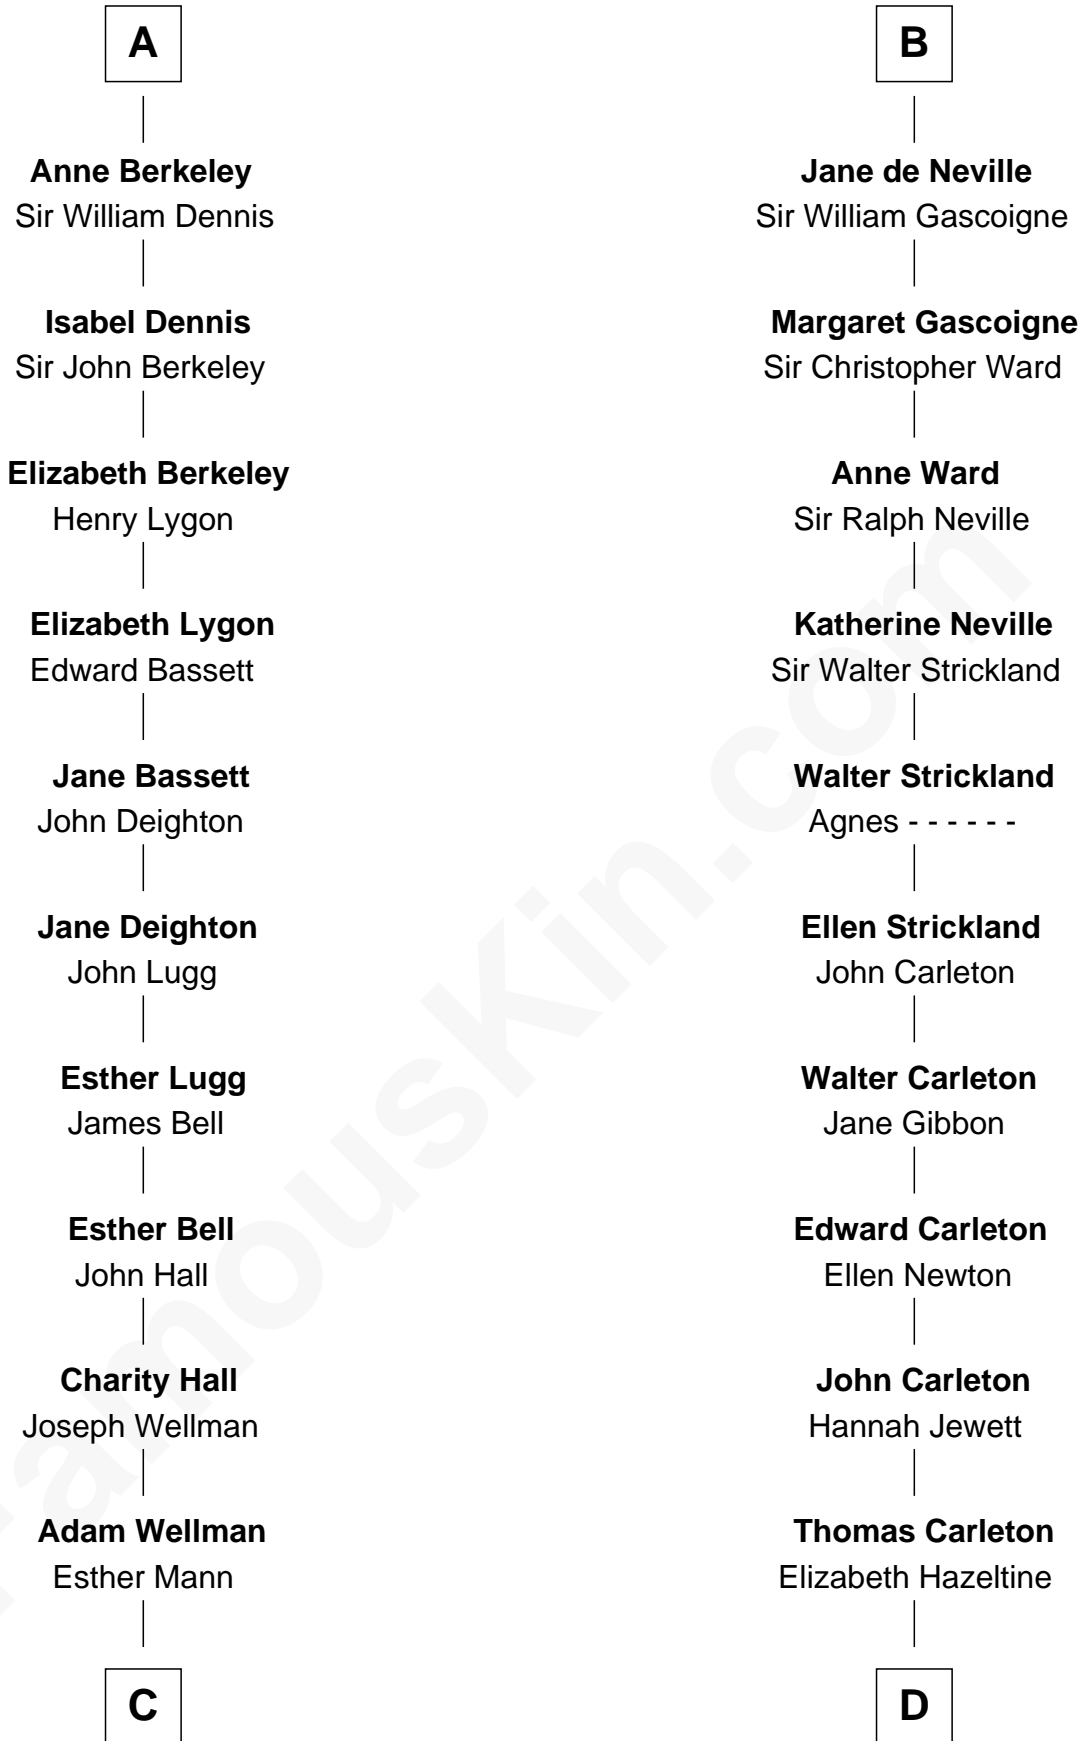

FamousKin.com

Relationship Chart of

Jack London

Author of "The Call of the Wild"

20th cousin 1 time removed of

Charles A. Pillsbury

Co-Founder of C.A. Pillsbury Co.

C

Joel Wellman
Betsey Baker

Marshall Daniel Wellman
Eleanor Garrett Jones

Flora Wellman
William Henry Chaney

Jack London
Author of "The Call of the Wild"

D

John Carleton
Hannah Platts

Moses Carleton
Margaret Sprake