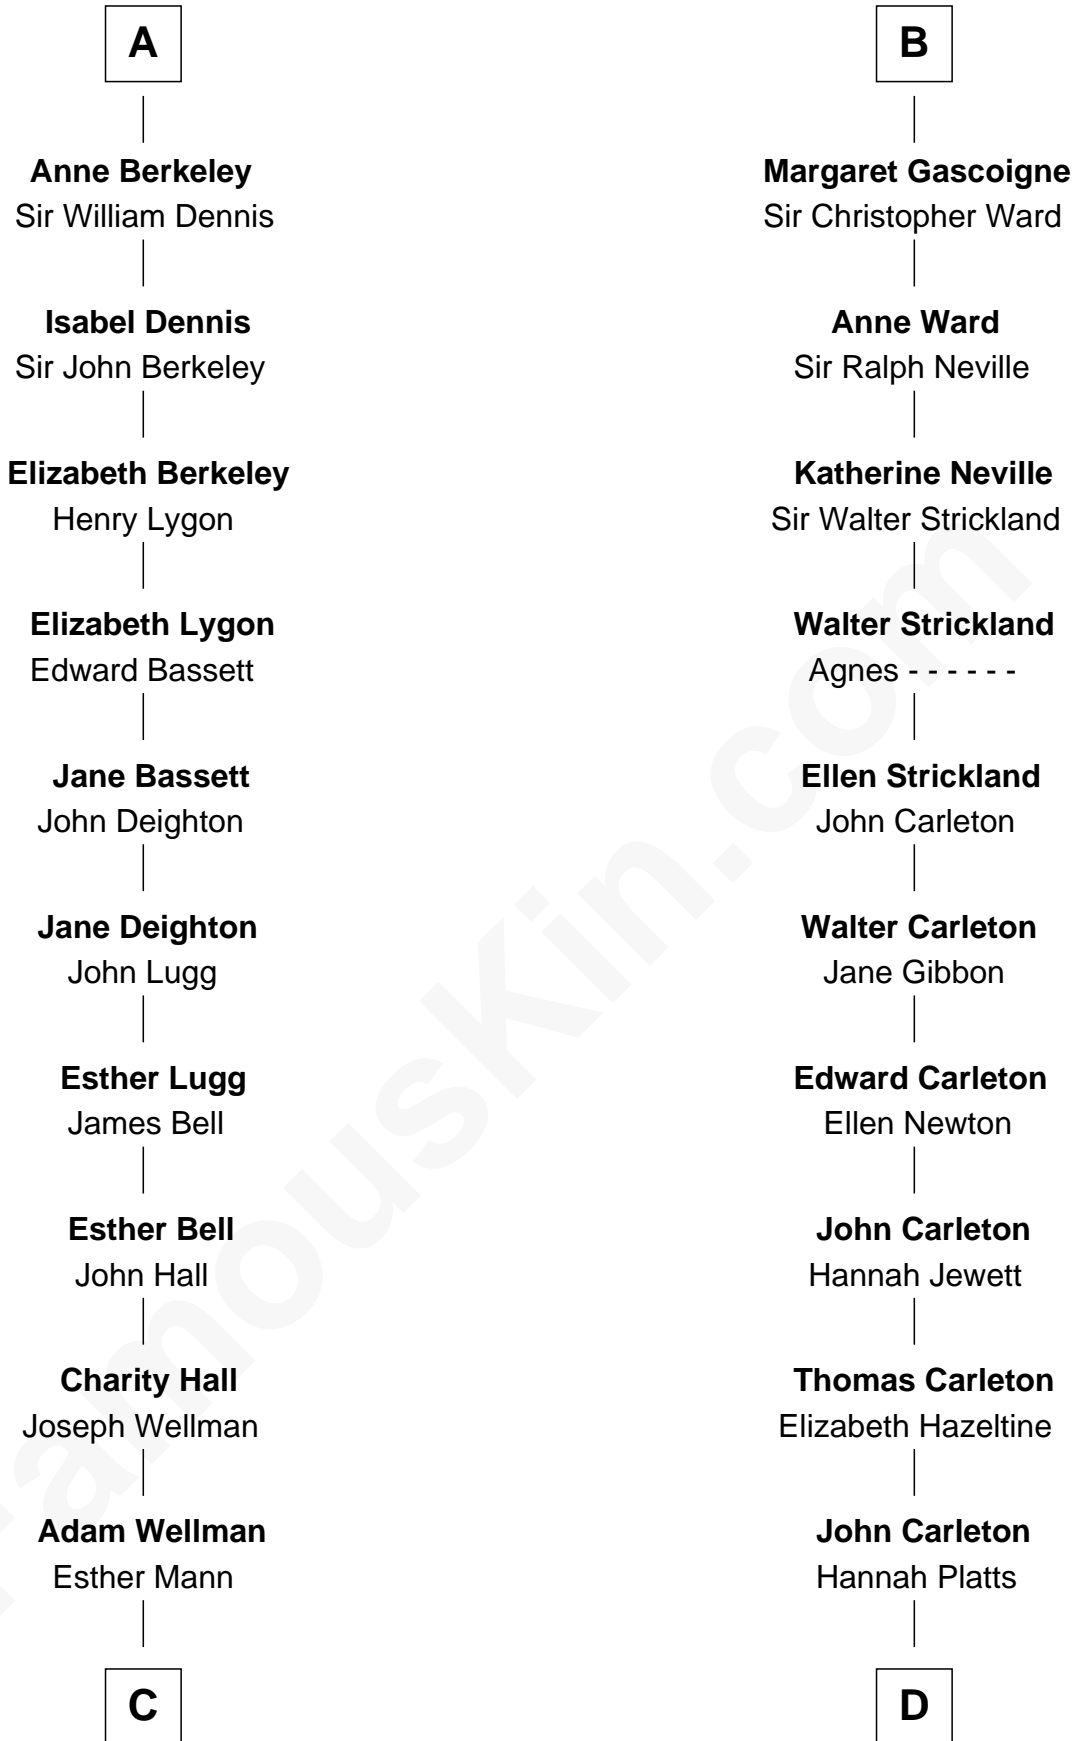

# FamousKin.com Relationship Chart of

**Jack London**

*Author of "The Call of the Wild"*

20th cousin of

**Charles A. Pillsbury**

*Co-Founder of C.A. Pillsbury Co.*

**C**

**Joel Wellman**

Betsey Baker

**Marshall Daniel Wellman**

Eleanor Garrett Jones

**Flora Wellman**

William Henry Chaney

**Jack London**

*Author of "The Call of the Wild"*

**D**