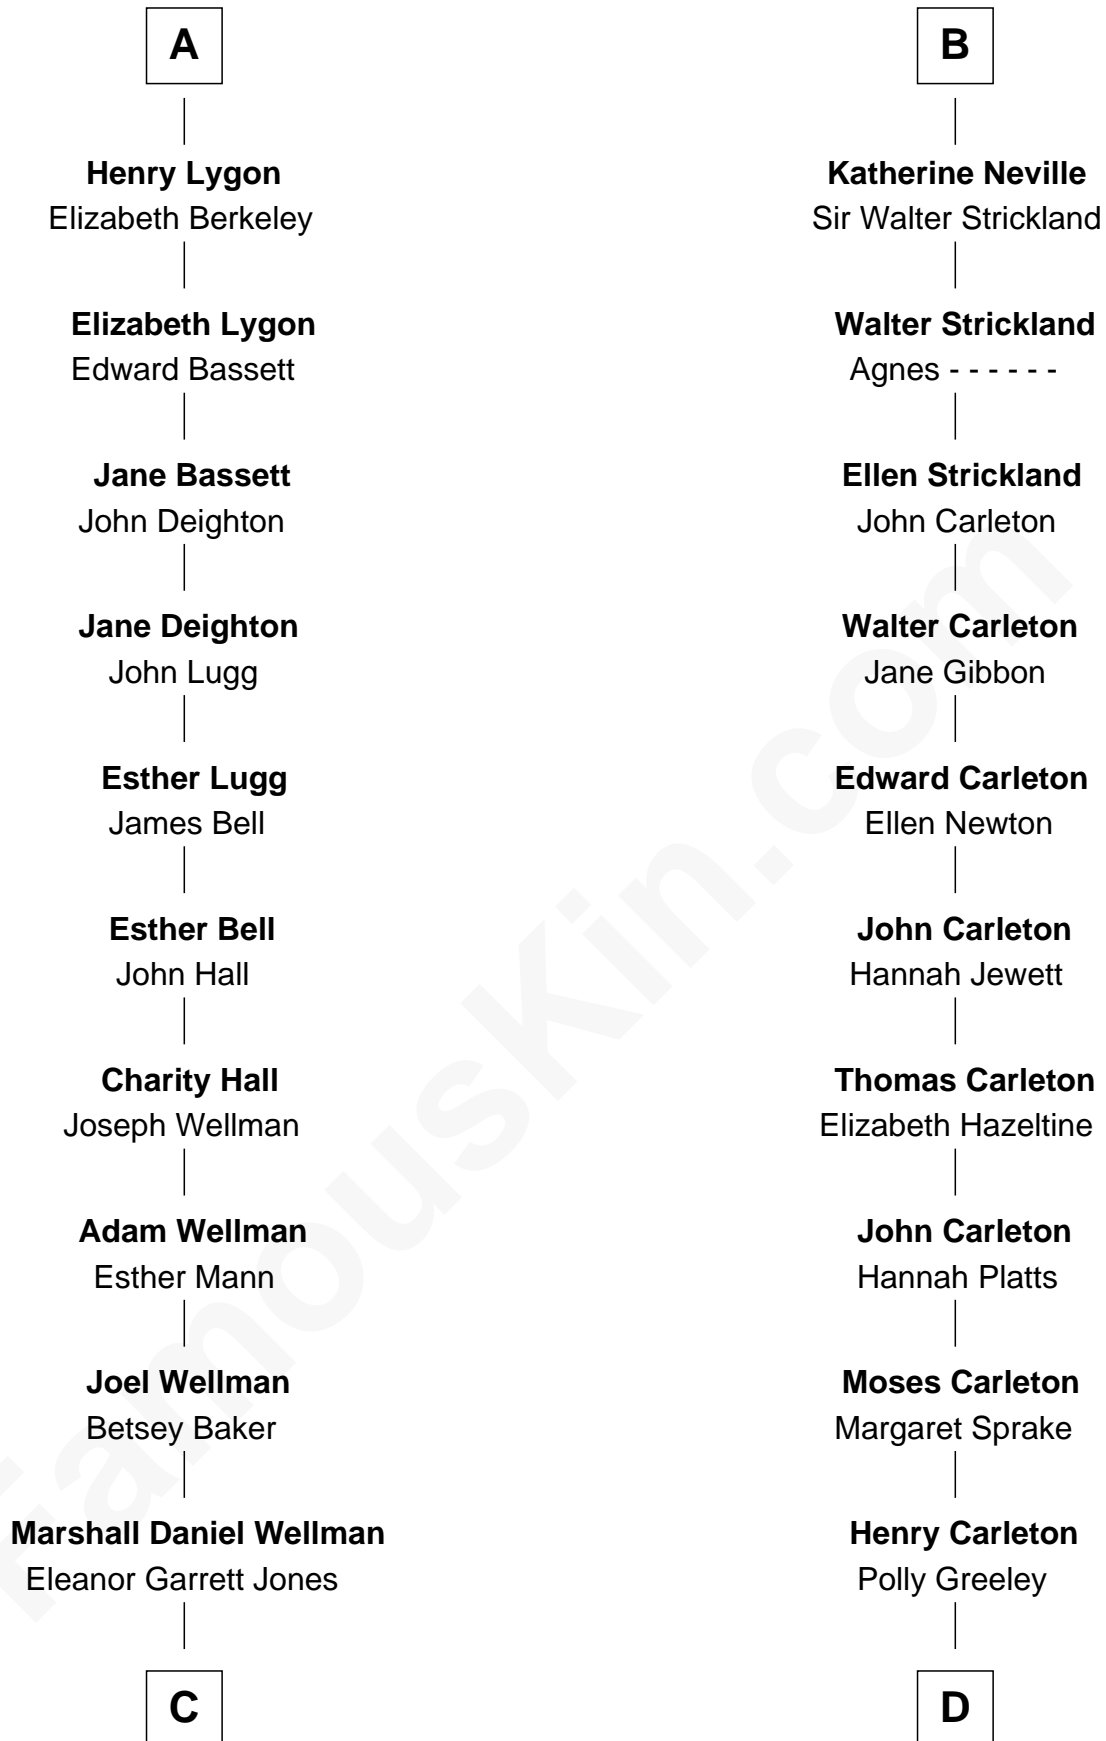

FamousKin.com Relationship Chart of

Jack London

Author of "The Call of the Wild"

18th cousin of

Charles A. Pillsbury

Co-Founder of C.A. Pillsbury Co.

C

Flora Wellman
William Henry Chaney

Jack London
Author of "The Call of the Wild"

D

Margaret Sprague Carleton
George Alfred Pillsbury

Charles A. Pillsbury
Co-Founder of C.A. Pillsbury Co.

FamousKin.com