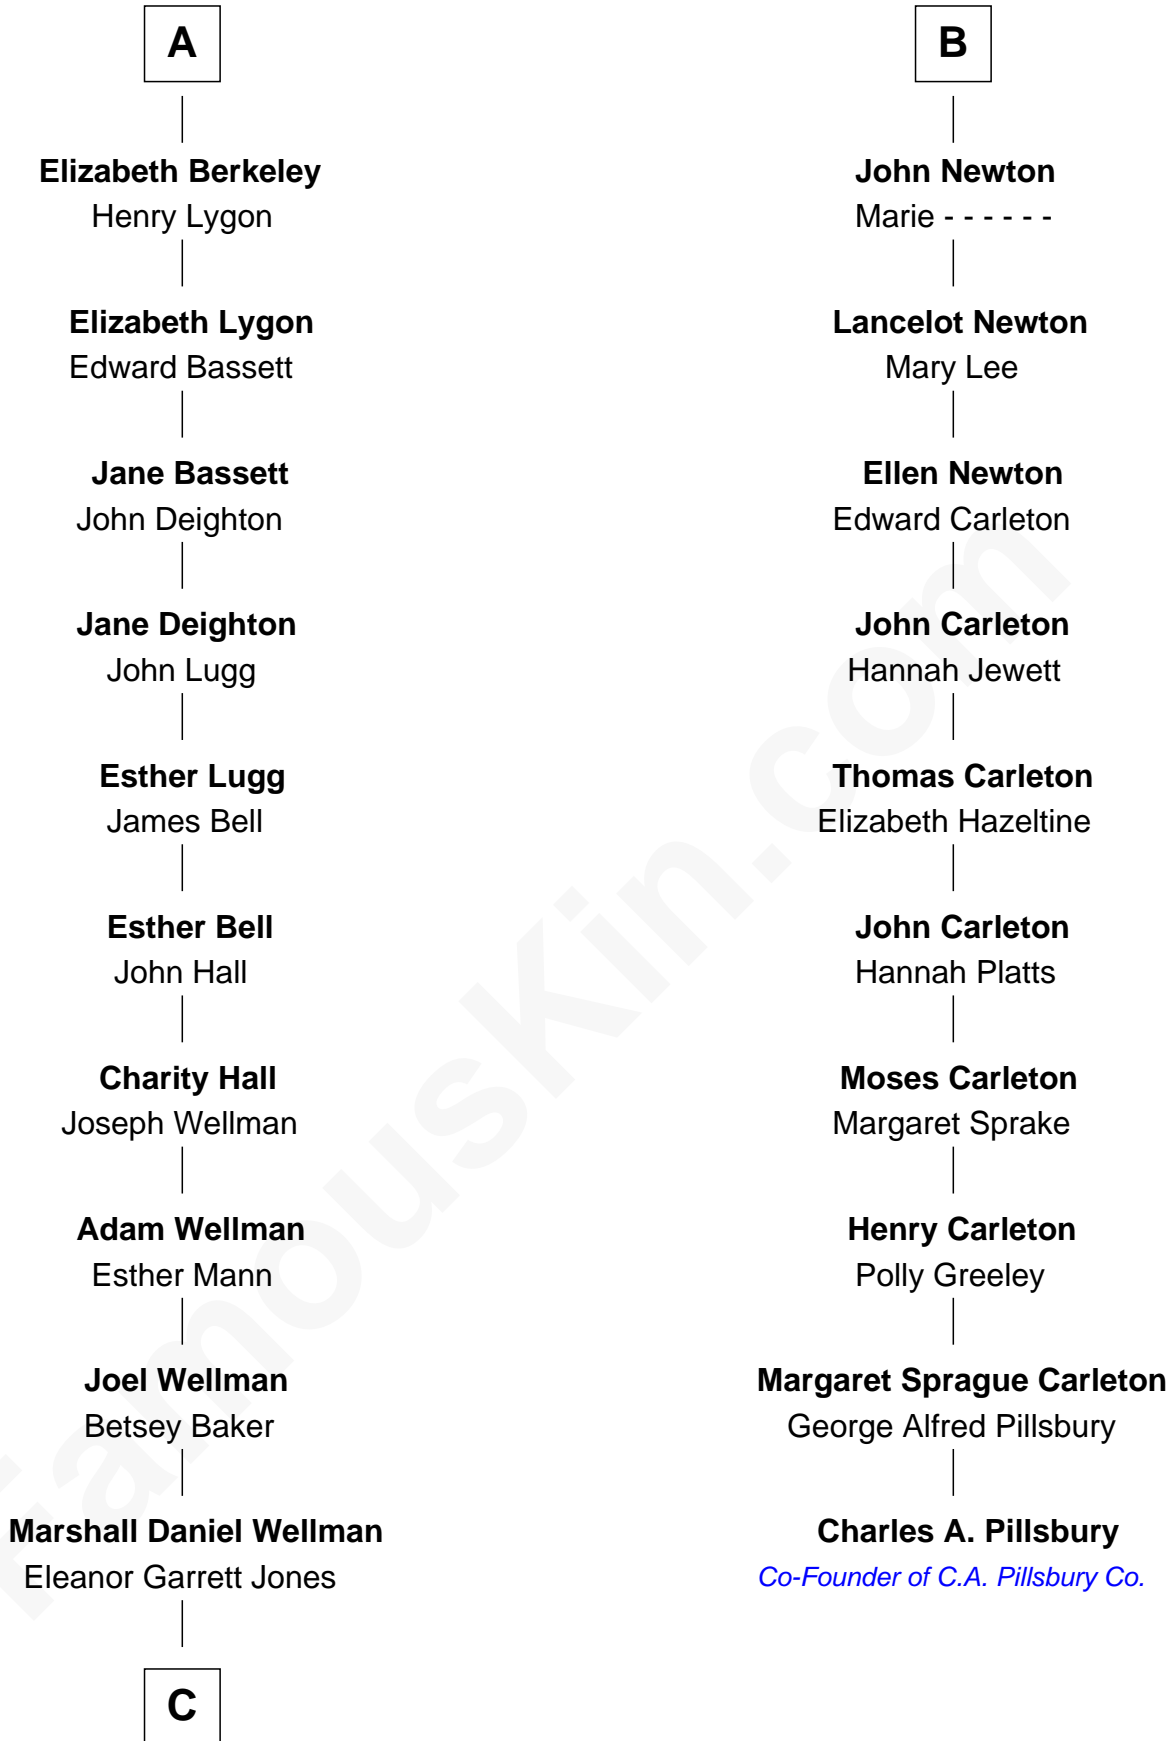

FamousKin.com

Relationship Chart of

Jack London

Author of "The Call of the Wild"

16th cousin 2 times removed of

Charles A. Pillsbury

Co-Founder of C.A. Pillsbury Co.

Edmund Fitzalan

Alice de Warenne

Richard Fitzalan
Eleanor Plantagenet

Sir Richard Fitzalan
Elizabeth de Bohun

Elizabeth Fitzalan
Sir Thomas Mowbray

Isabel Mowbray
Sir James Berkeley

Maurice Berkeley
Isabel Mead

Anne Berkeley
Sir William Dennis

Isabel Dennis
Sir John Berkeley

A

Aline Fitzalan

Sir Roger le Strange

Lucy le Strange
Sir William Willoughby

Margery Willoughby
Sir William FitzHugh

Lora FitzHugh
Sir John Constable

Isabel Constable
Stephen de Thorpe

Margaret Thorpe
John Newton

John Newton
Margaret Grimston

B

C

—
Flora Wellman
William Henry Chaney

—
Jack London
Author of "The Call of the Wild"

FamousKin.com