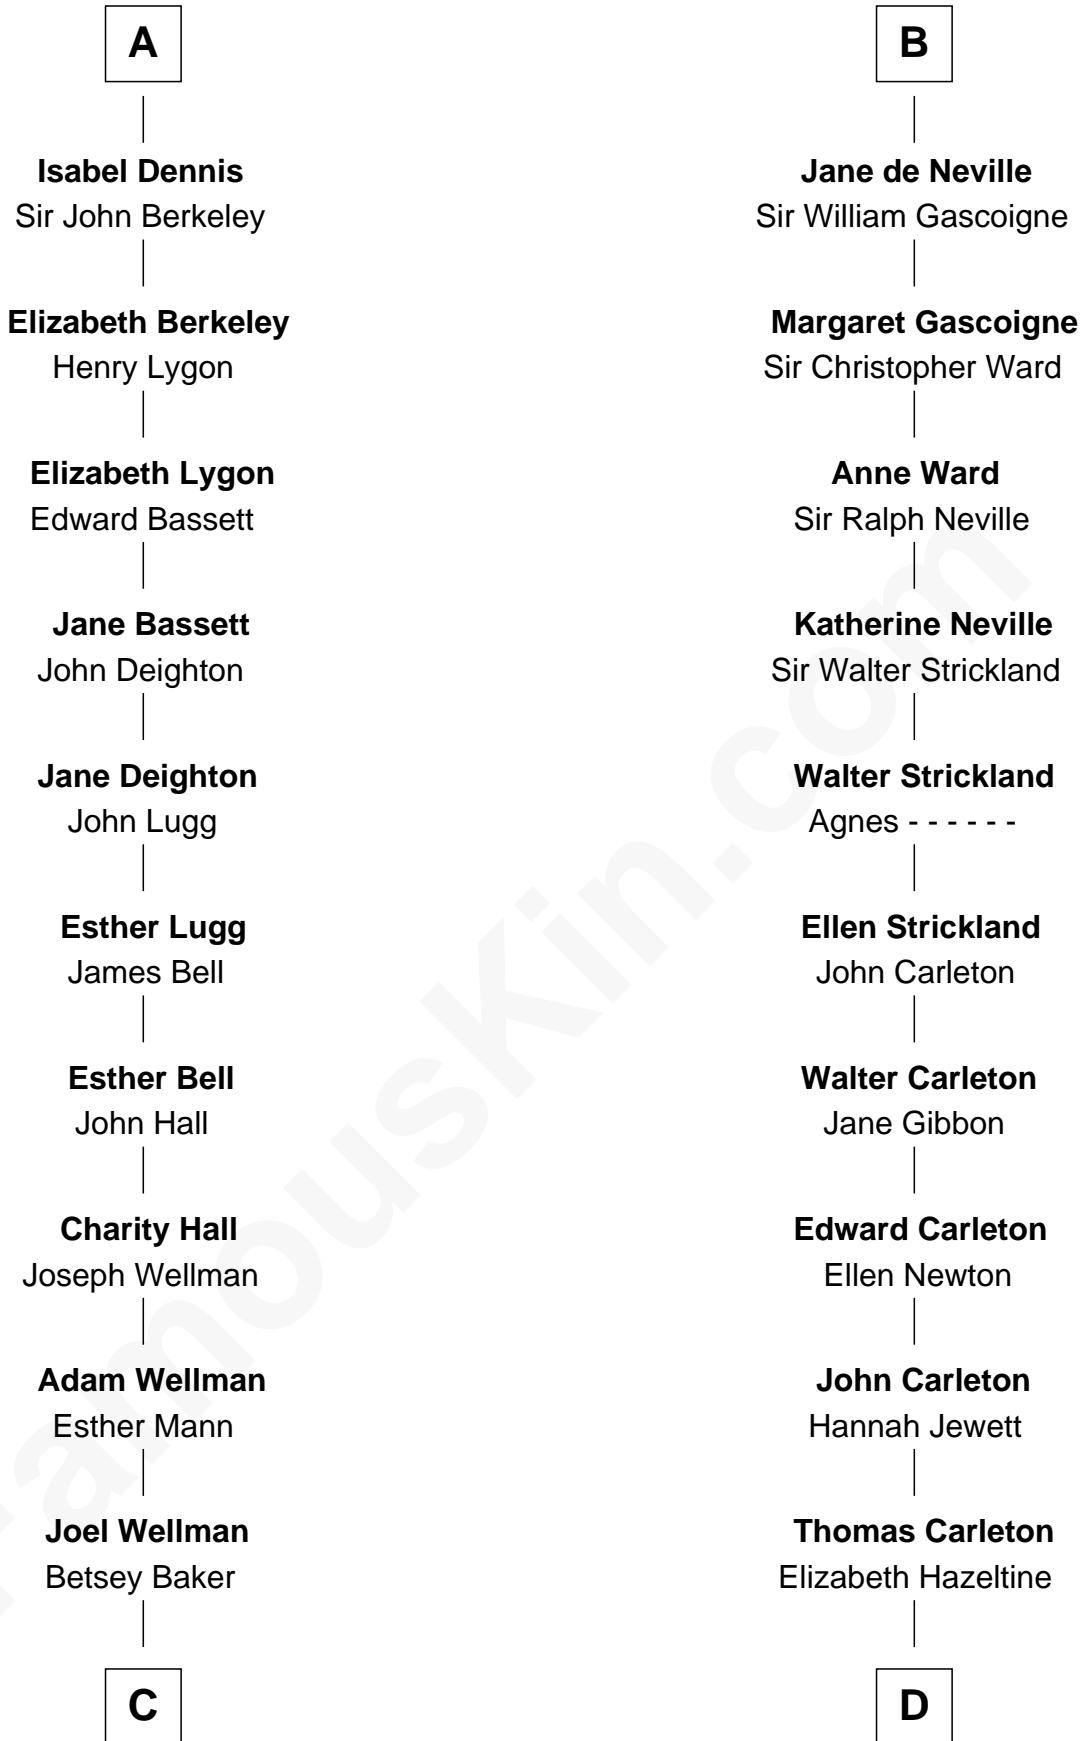

FamousKin.com

Relationship Chart of

Jack London

Author of "The Call of the Wild"

19th cousin 2 times removed of

Charles A. Pillsbury

Co-Founder of C.A. Pillsbury Co.

C

Marshall Daniel Wellman

Eleanor Garrett Jones

Flora Wellman

William Henry Chaney

Jack London

Author of "The Call of the Wild"

D

John Carleton

Hannah Platts

Moses Carleton

Margaret Sprake

Henry Carleton

Polly Greeley

Margaret Sprague Carleton

George Alfred Pillsbury

Charles A. Pillsbury