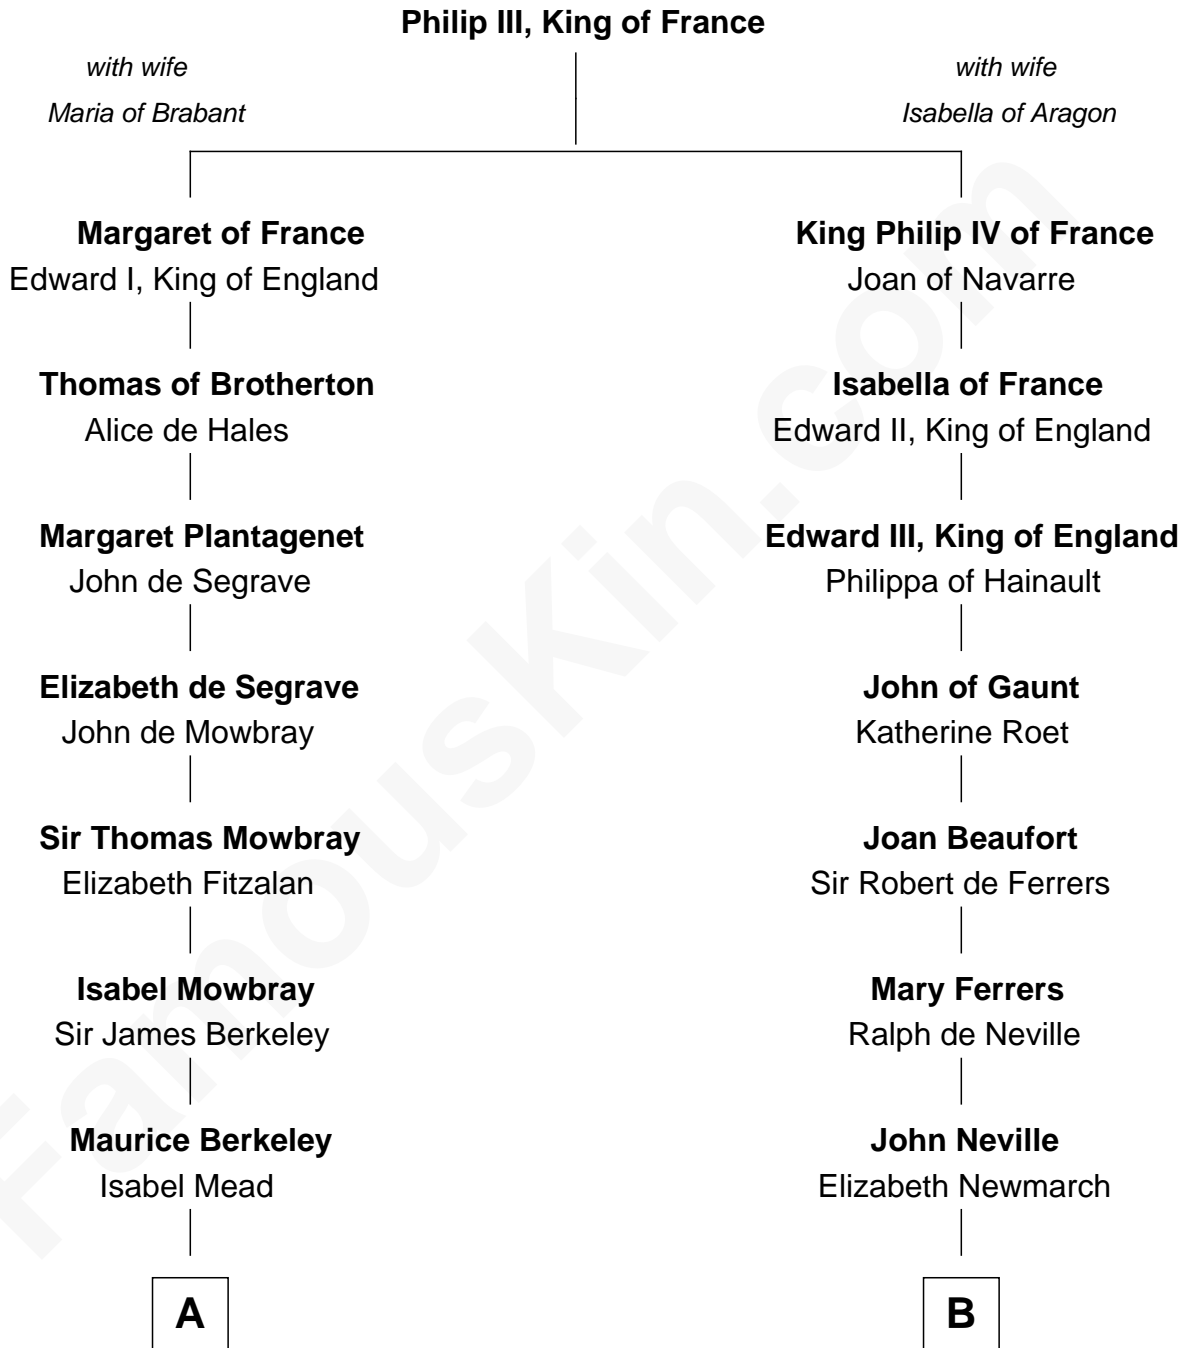

FamousKin.com

Relationship Chart of

Jack London

Author of "The Call of the Wild"

20th cousin 1 time removed of

Charles A. Pillsbury

Co-Founder of C.A. Pillsbury Co.

C