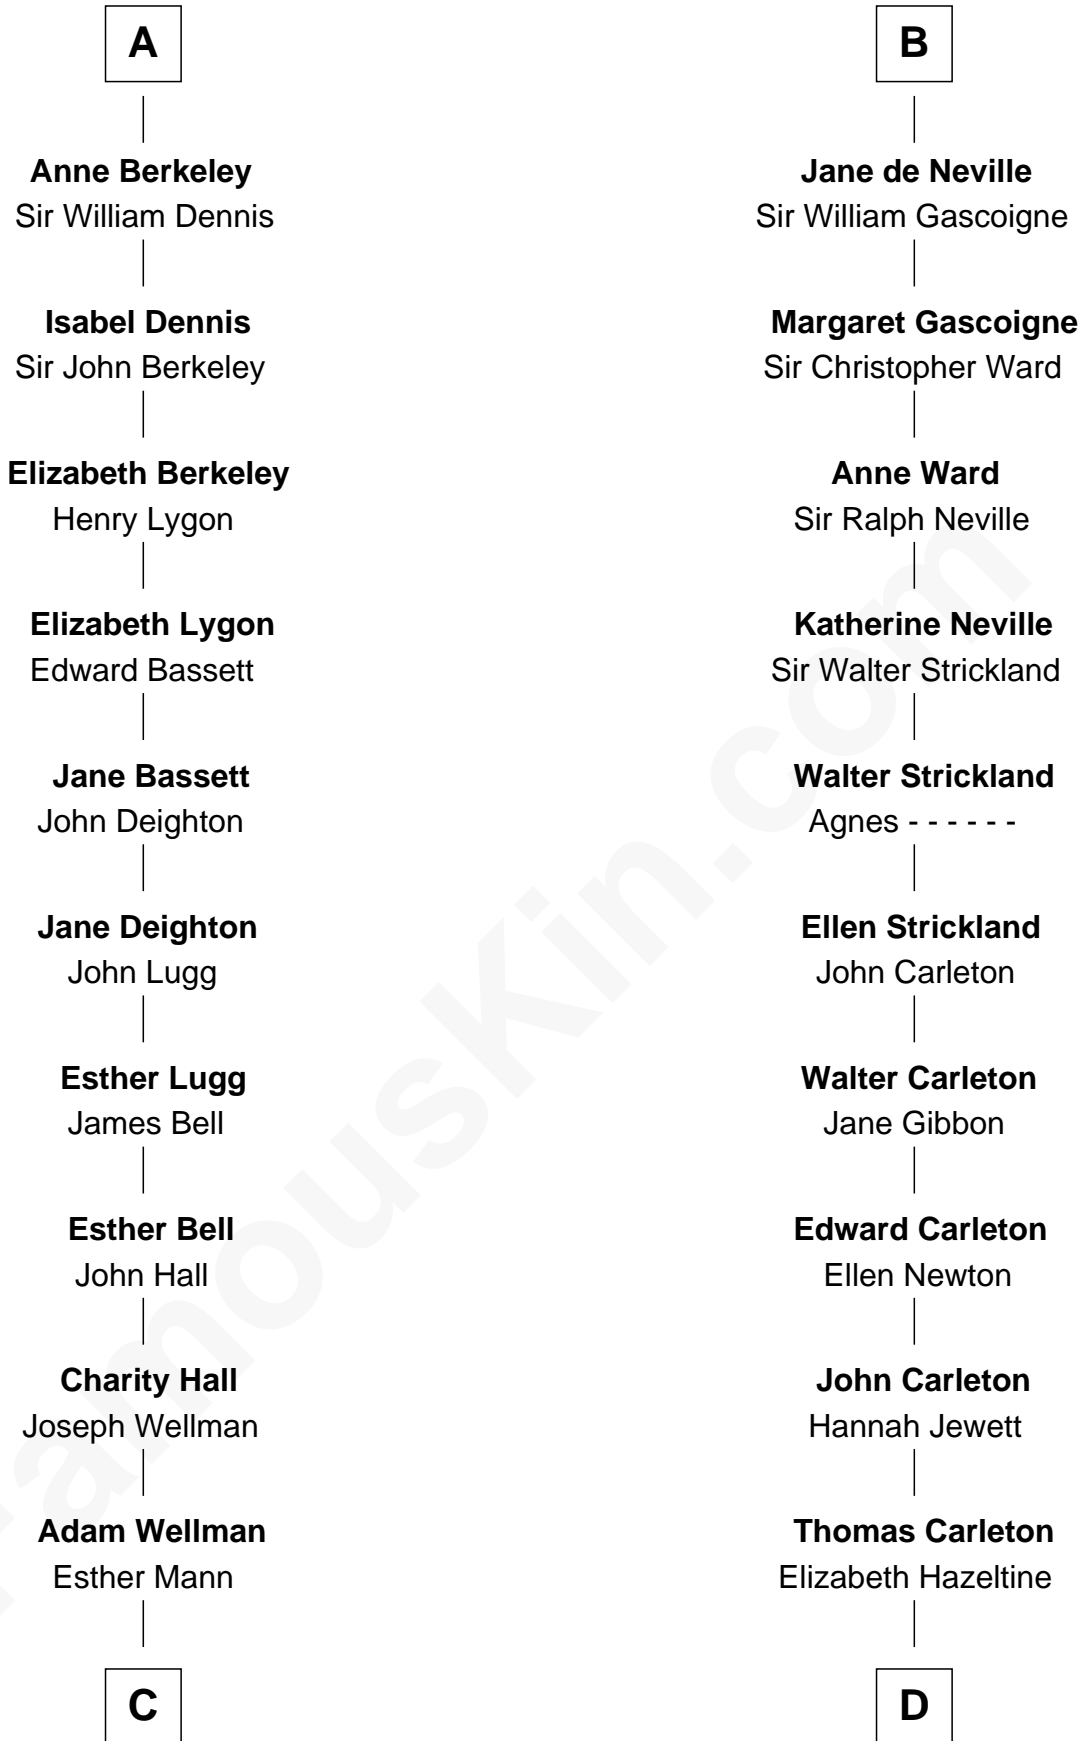

FamousKin.com

Relationship Chart of

Jack London

Author of "The Call of the Wild"

20th cousin 1 time removed of

Charles A. Pillsbury

Co-Founder of C.A. Pillsbury Co.

C

Joel Wellman

Betsey Baker

Marshall Daniel Wellman

Eleanor Garrett Jones

Flora Wellman

William Henry Chaney

Jack London

Author of "The Call of the Wild"