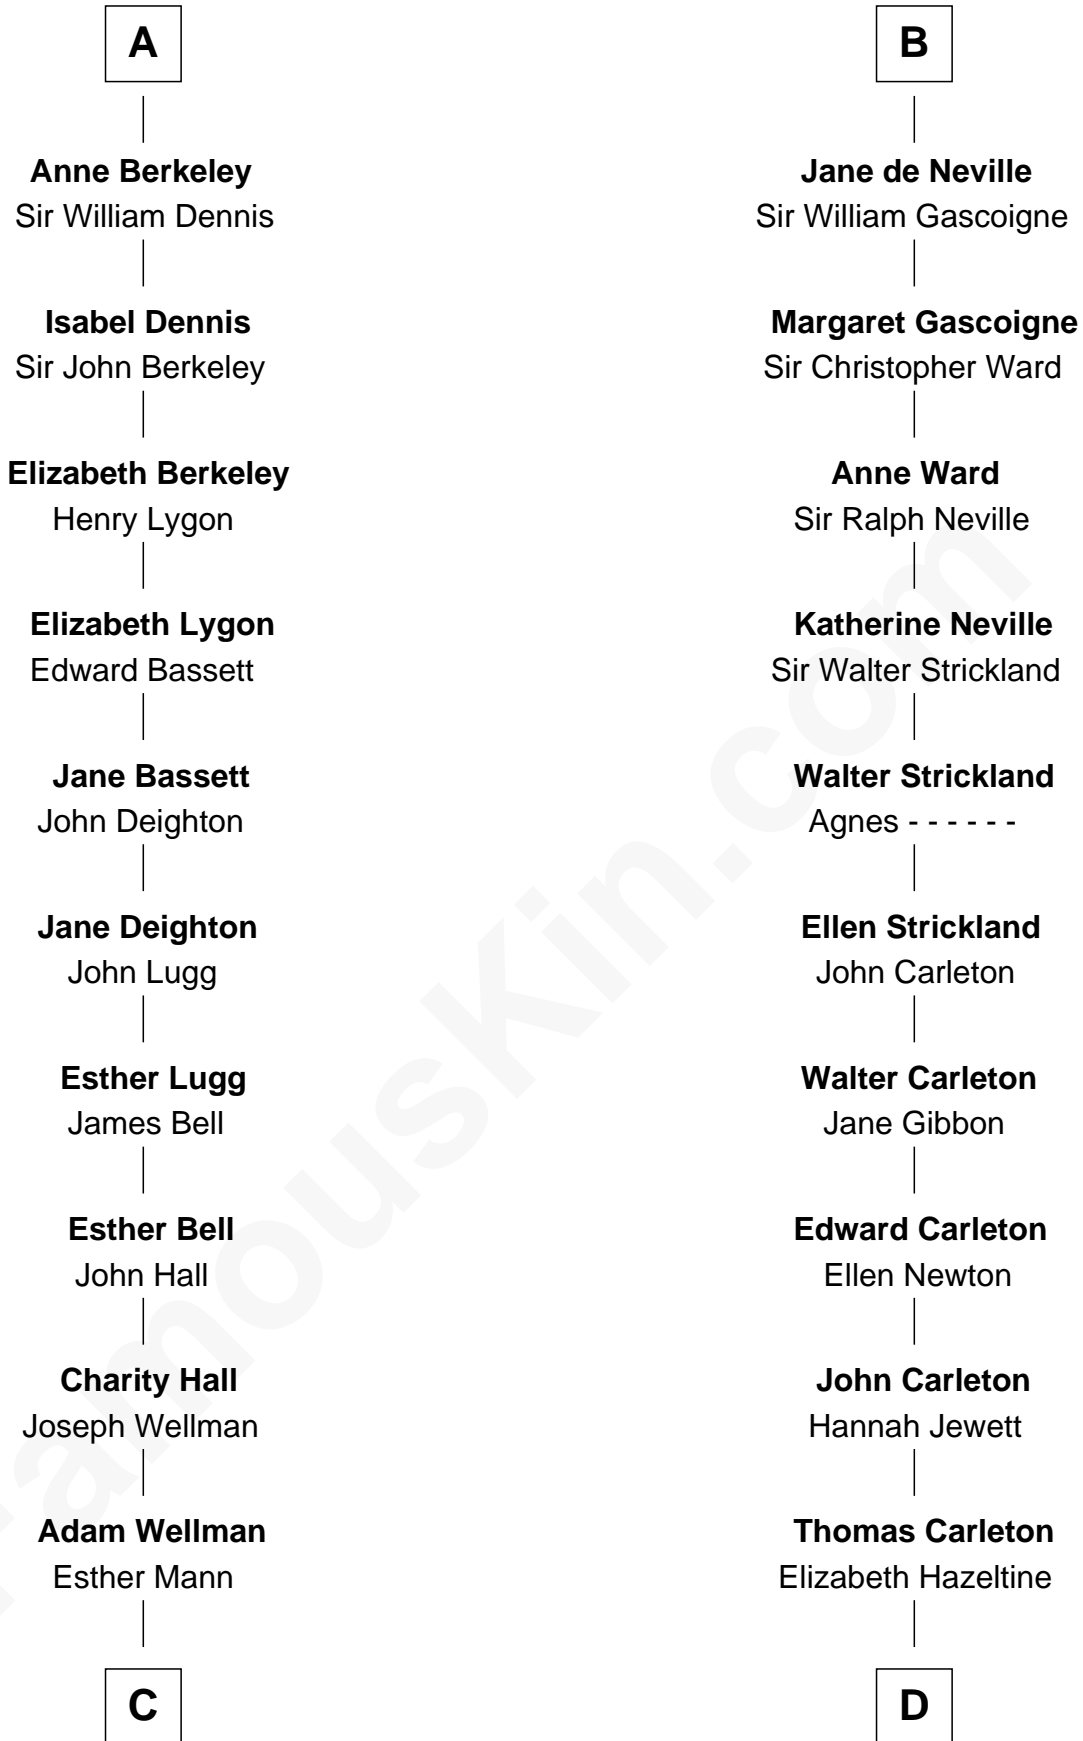

FamousKin.com

Relationship Chart of

Jack London

Author of "The Call of the Wild"

20th cousin 1 time removed of

Charles A. Pillsbury

Co-Founder of C.A. Pillsbury Co.

Sir Humphrey de Bohun

Eleanor de Braiose

C

Joel Wellman
Betsey Baker

Marshall Daniel Wellman
Eleanor Garrett Jones

Flora Wellman
William Henry Chaney

Jack London
Author of "The Call of the Wild"

D

John Carleton
Hannah Platts