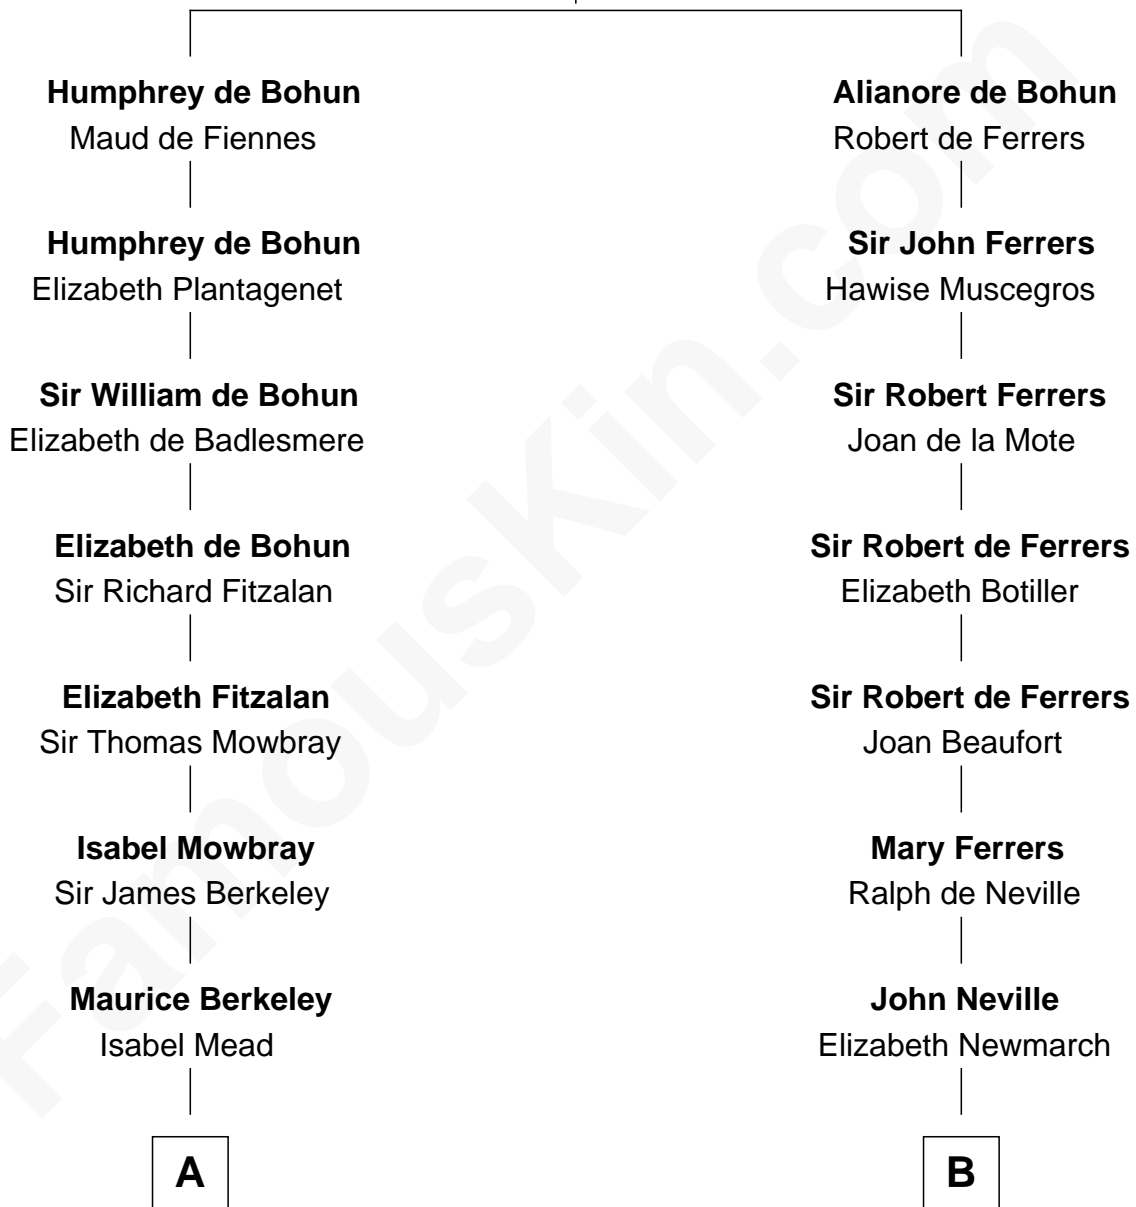

FamousKin.com

Relationship Chart of

Jack London

Author of "The Call of the Wild"

20th cousin 1 time removed of

Charles A. Pillsbury

Co-Founder of C.A. Pillsbury Co.

Sir Humphrey de Bohun

Eleanor de Braiose

C

Joel Wellman
Betsey Baker

Marshall Daniel Wellman
Eleanor Garrett Jones

Flora Wellman
William Henry Chaney

Jack London
Author of "The Call of the Wild"

D

John Carleton
Hannah Platts