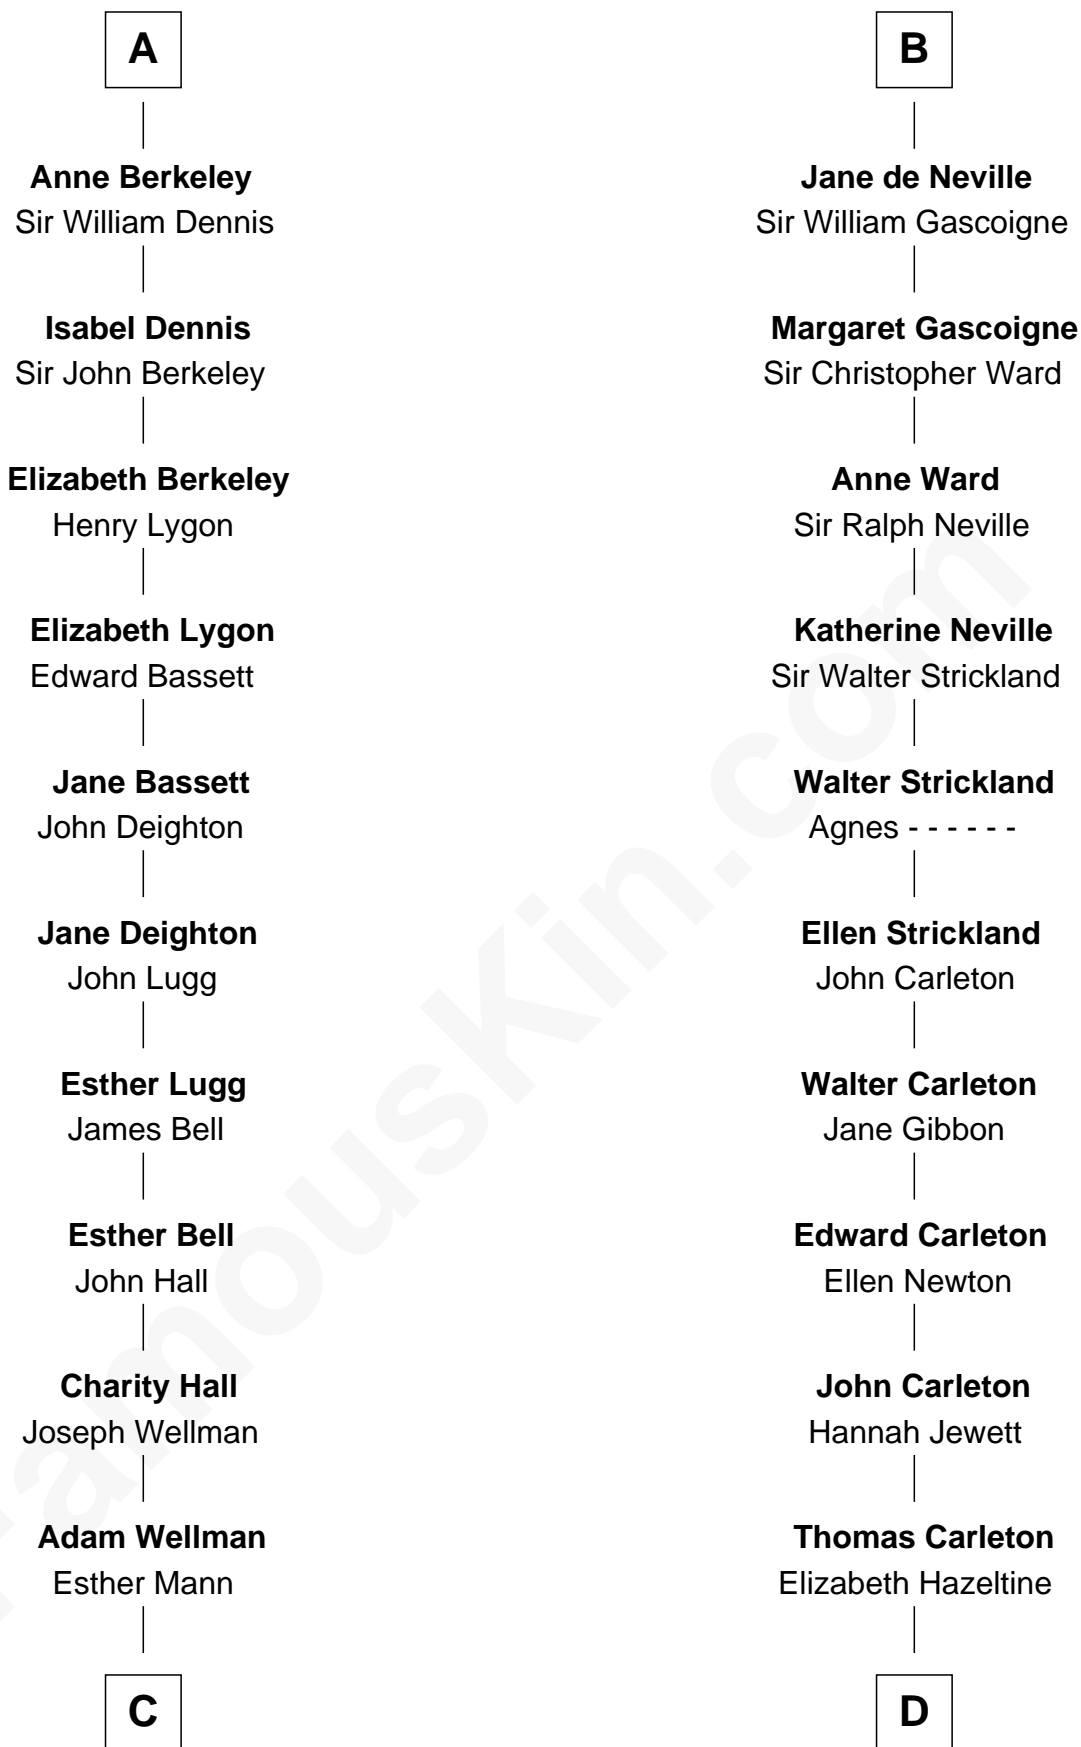

FamousKin.com

Relationship Chart of

Jack London

Author of "The Call of the Wild"

20th cousin 1 time removed of

Charles A. Pillsbury

Co-Founder of C.A. Pillsbury Co.

Ferdinand III, King of Castile

Joanna of Ponthieu

Eleanor of Castile
Edward I, King of England

Elizabeth Plantagenet
Humphrey de Bohun

Sir William de Bohun
Elizabeth de Badlesmere

Elizabeth de Bohun
Sir Richard Fitzalan

Elizabeth Fitzalan
Sir Thomas Mowbray

Isabel Mowbray
Sir James Berkeley

Maurice Berkeley
Isabel Mead

A

Eleanor of Castile
Edward I, King of England

Edward II, King of England
Isabella of France

Edward III, King of England
Philippa of Hainault

John of Gaunt
Katherine Roet

Joan Beaufort
Sir Robert de Ferrers

Mary Ferrers
Ralph de Neville

John Neville
Elizabeth Newmarch

B

C

Joel Wellman

Betsey Baker

Marshall Daniel Wellman