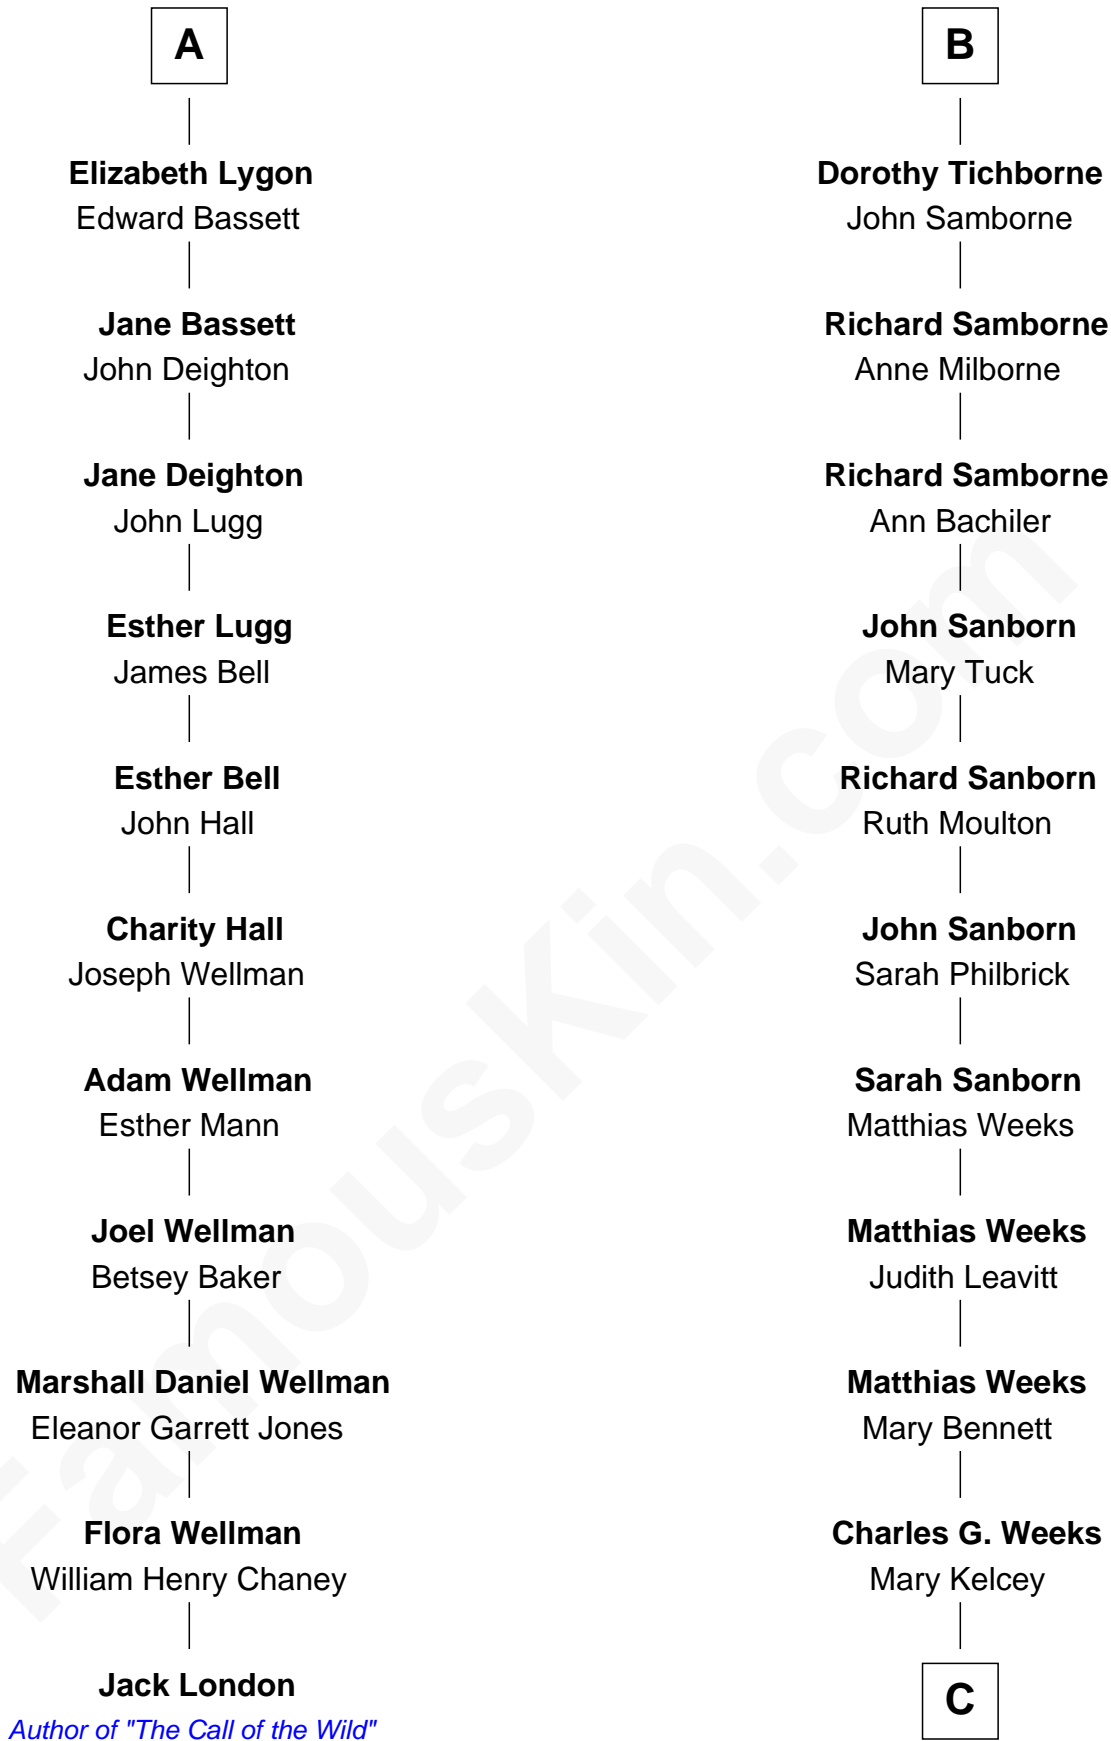

## Relationship Chart of

### Jack London

*Author of "The Call of the Wild"*

17th cousin 4 times removed of

**Kelsey Grammer**  
*TV and Movie Actor*

**C**

**Edward Alphonso Weeks**

Gertrude Melick

**Wilbur Kelcey Weeks**