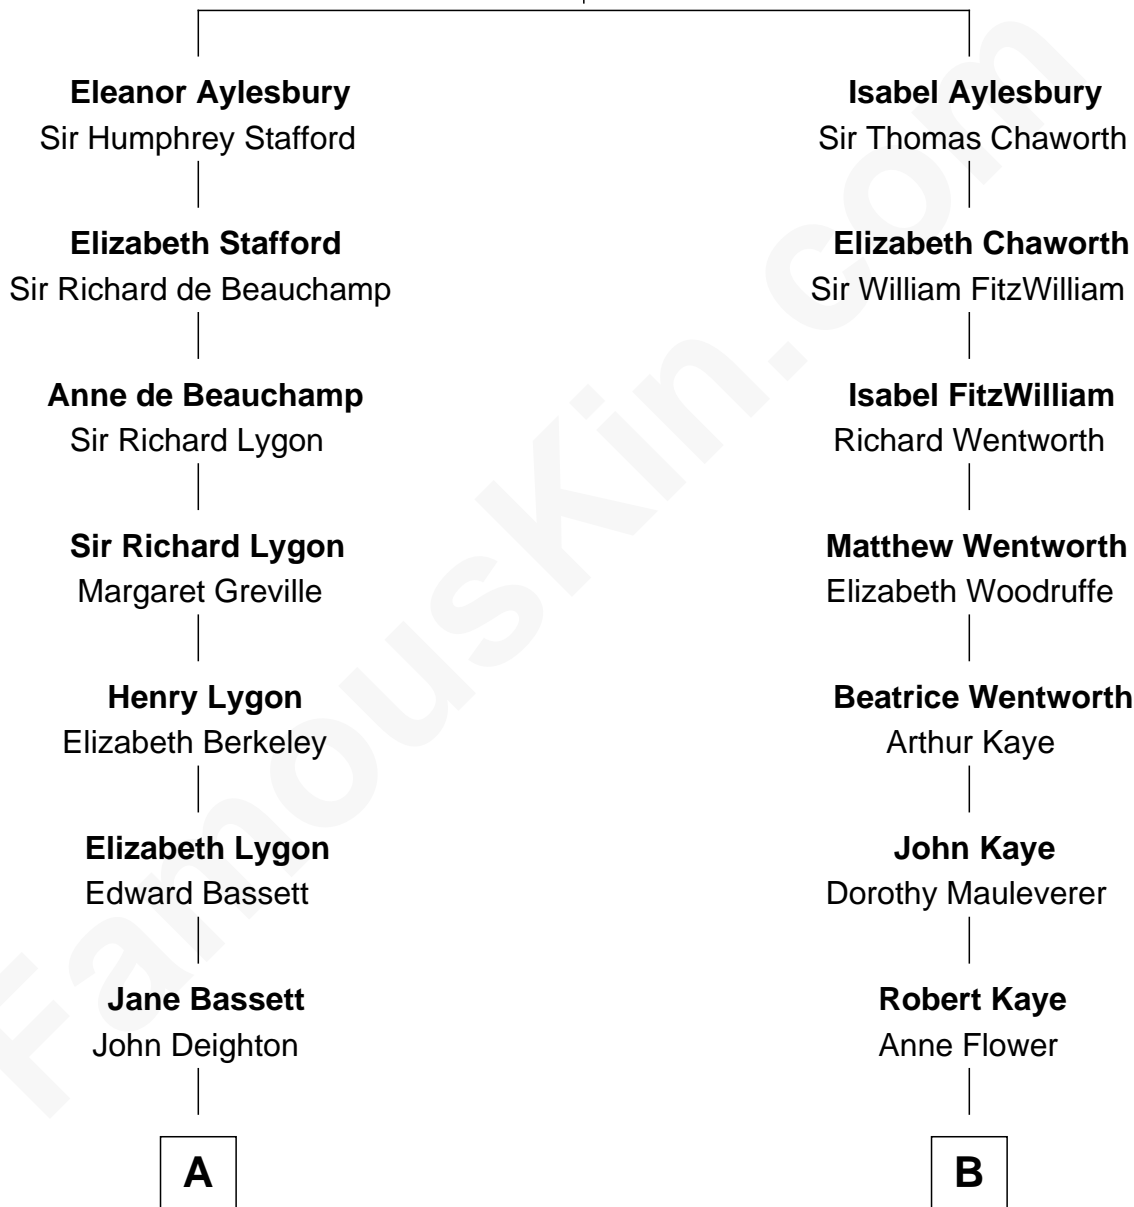

FamousKin.com Relationship Chart of

Jack London

Author of "The Call of the Wild"

15th cousin 5 times removed of

Carly Fiorina

CEO of Hewlett-Packard

Sir Thomas Aylesbury
Katherine Pabenham

C

John Walker Weber

Maude Graves

Cara Carleton Weber

Harold Marvin Sneed

Joseph Tyree Sneed

Madelon Montross Juergens

Carly Fiorina

CEO of Hewlett-Packard