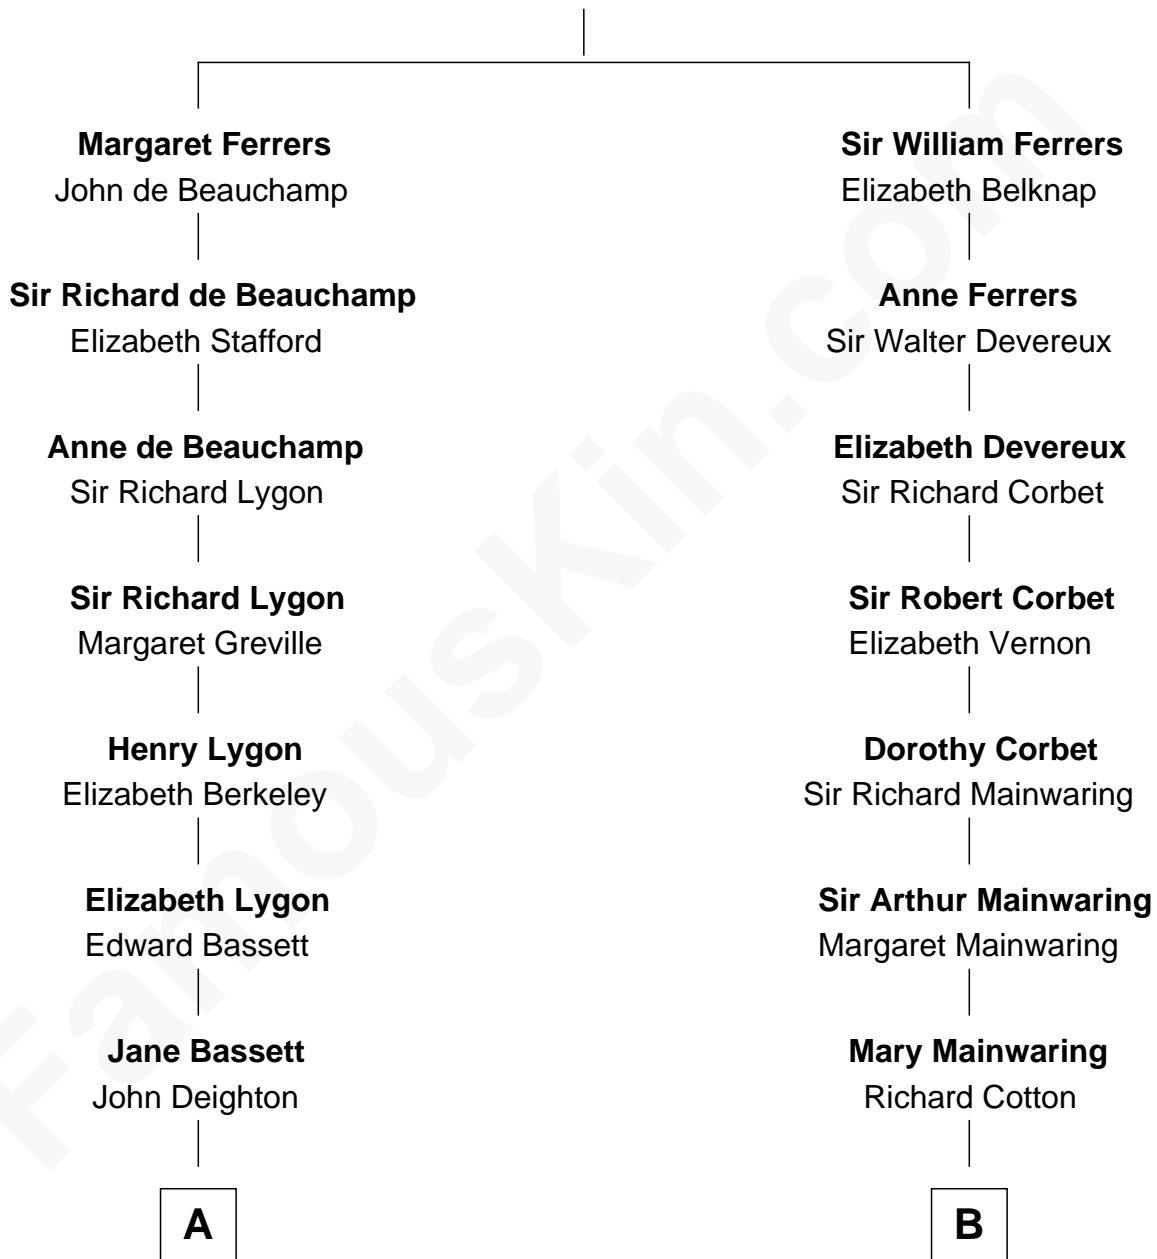

FamousKin.com Relationship Chart of

Jack London

Author of "The Call of the Wild"

15th cousin 3 times removed of

Illeana Douglas

TV and Movie Actress

Sir Edmund Ferrers

Ellen Roche

C

Gregory Hesselberg

Joan Georgescu

Illeana Douglas

TV and Movie Actress

FamousKin.com