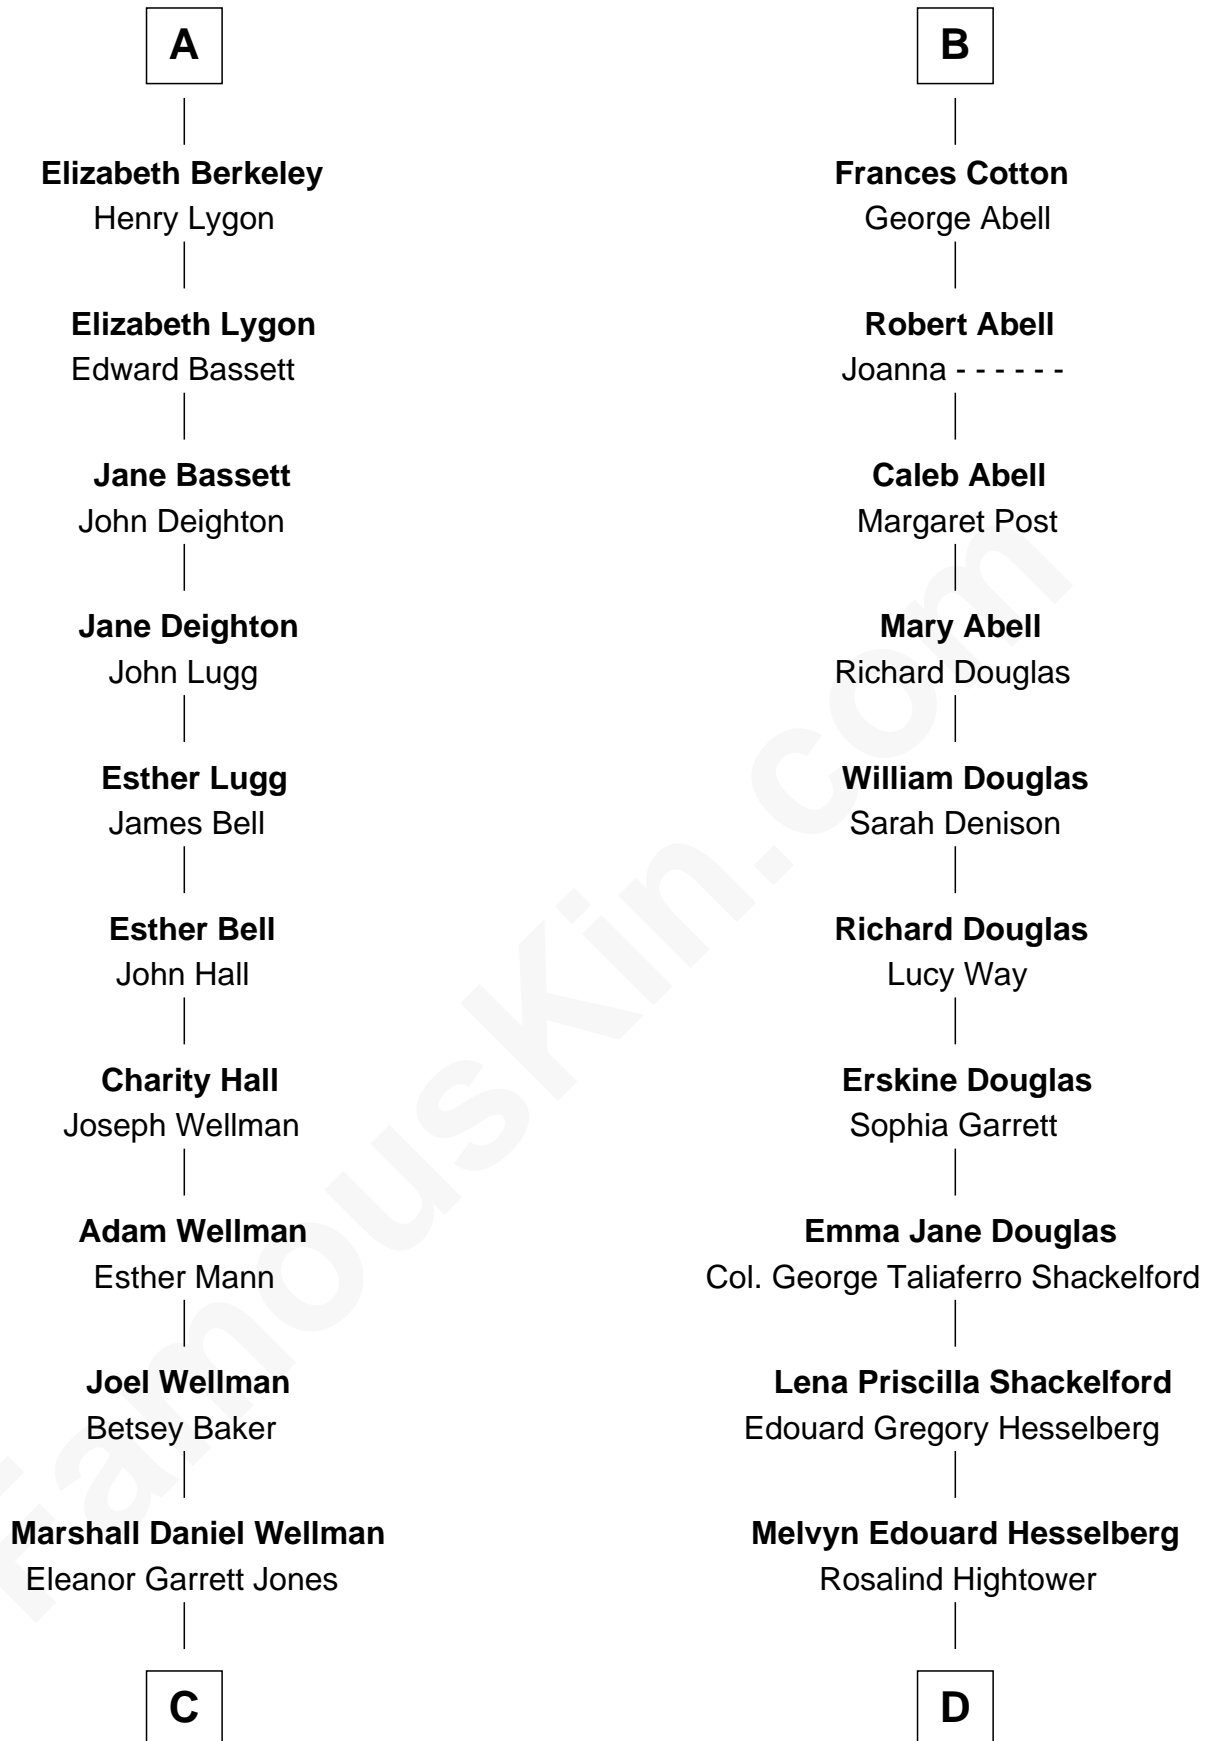

FamousKin.com Relationship Chart of

Jack London

Author of "The Call of the Wild"

18th cousin of

Illeana Douglas

TV and Movie Actress

Sir Maurice de Berkeley

Eve la Zouche

John Cotton

Sir George Cotton

Mary Onley

Richard Cotton

Mary Mainwaring

B

C

Flora Wellman
William Henry Chaney