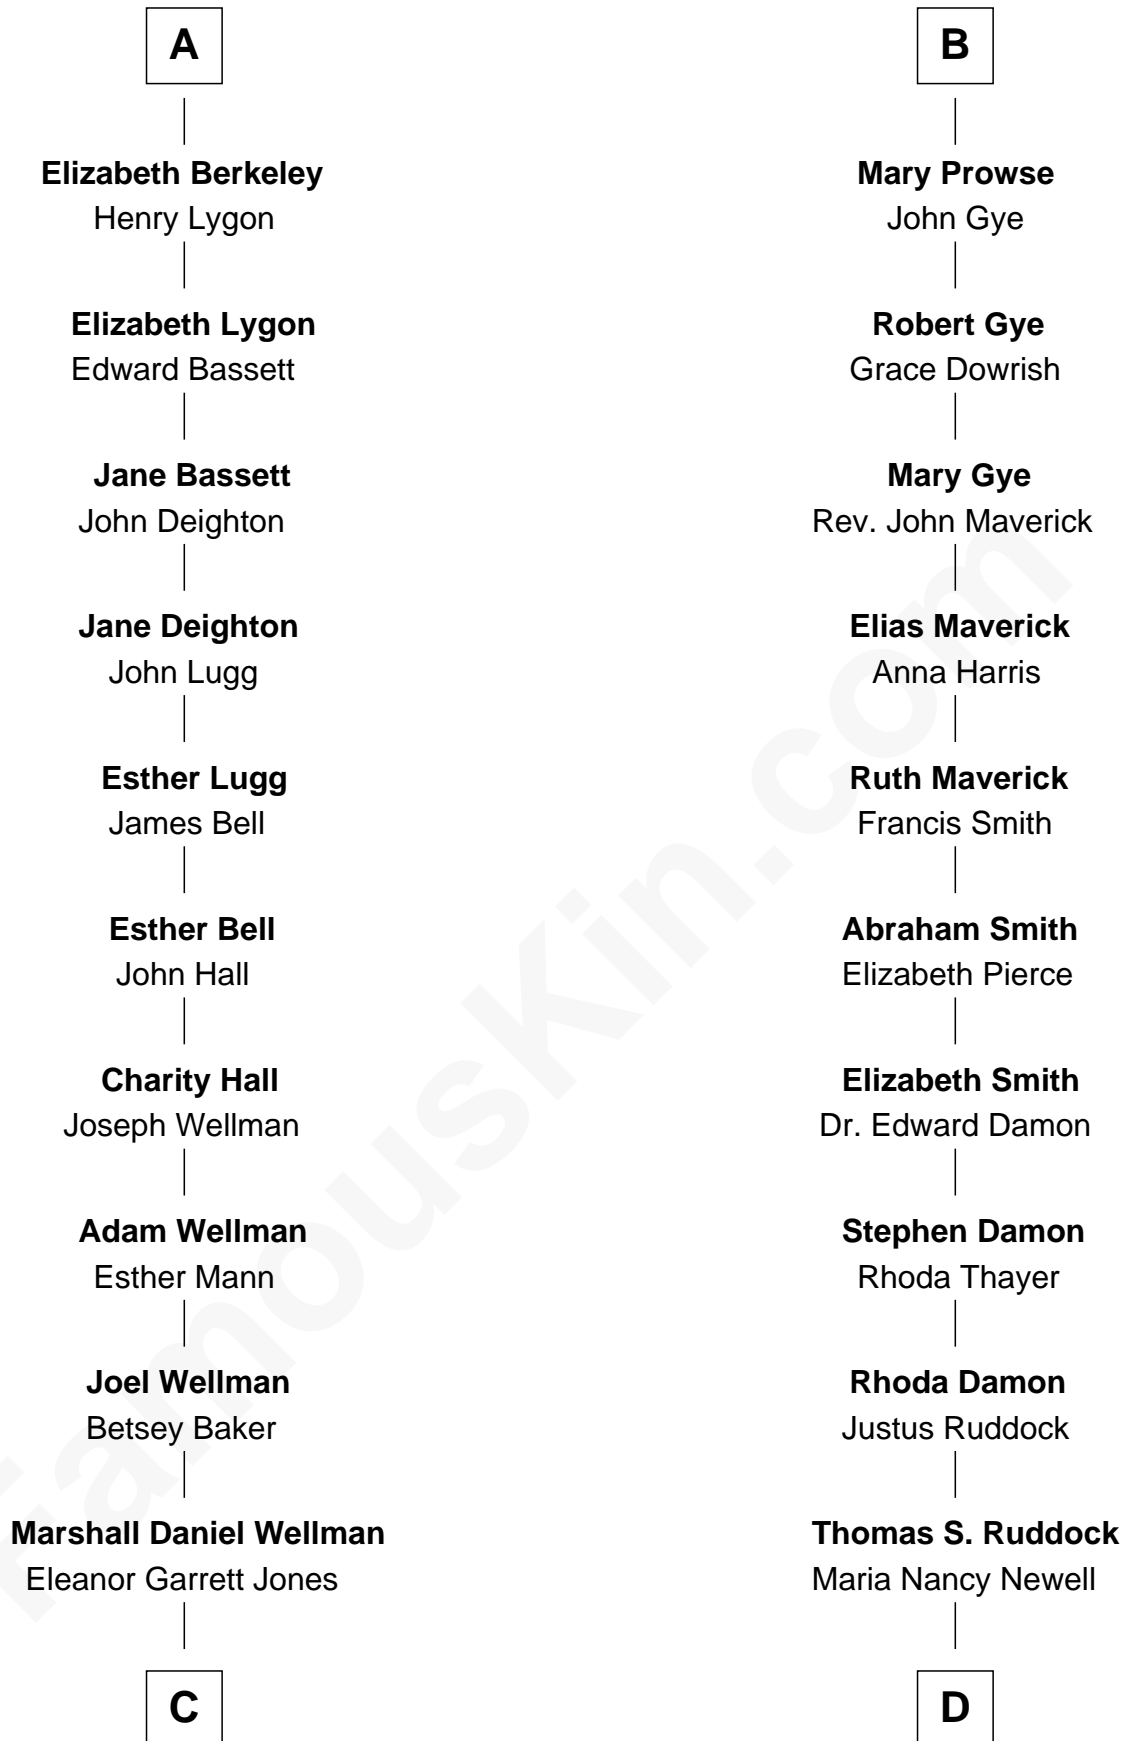

FamousKin.com Relationship Chart of

Jack London

Author of "The Call of the Wild"

18th cousin 2 times removed of

Sarah Palin

9th Governor of Alaska

Sir Maurice de Berkeley

Eve la Zouche

John Maltravers

Sir John Maltravers

Gwenthin - - - - -

Eleanor Maltravers

John Fitzalan

Joan Fitzalan

Sir William Echyngam

Joan Echyngam

Sir John Bayntun

Henry Bayntun

- - - - -

Jane Bayntun

Thomas Prowse

B

C

Flora Wellman
William Henry Chaney