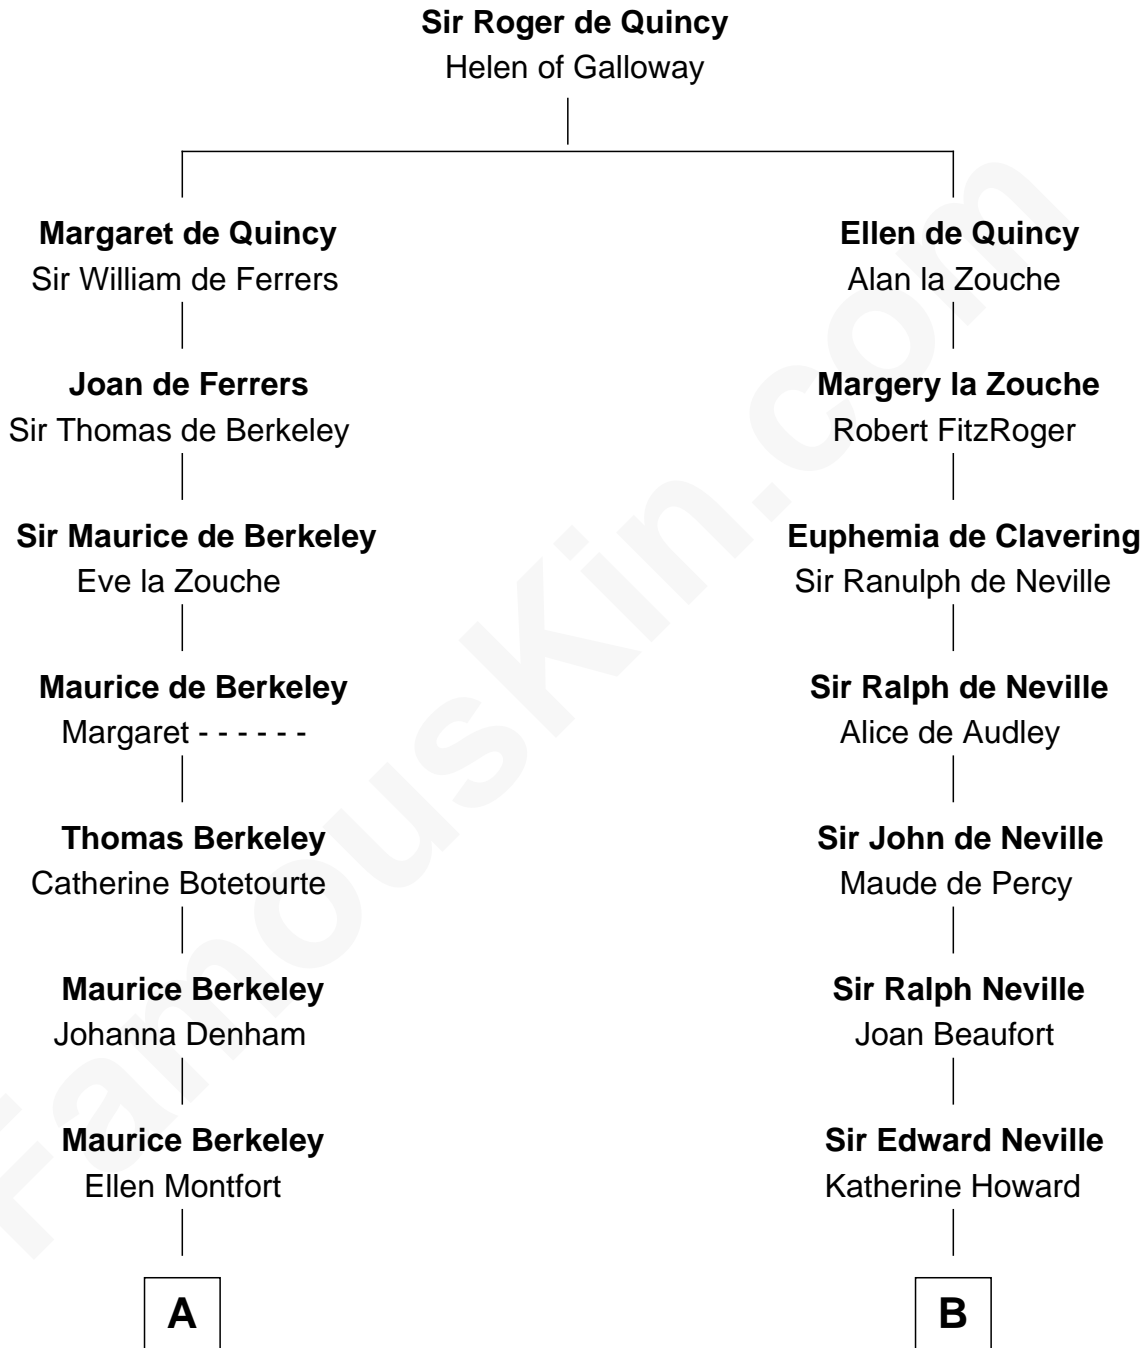

FamousKin.com

Relationship Chart of

Jack London

Author of "The Call of the Wild"

17th cousin 4 times removed of

Thomas Jefferson

3rd U.S. President and Signer of the Declaration of Independence

C

—
Adam Wellman

Esther Mann

—
Joel Wellman

Betsey Baker

—
Marshall Daniel Wellman

Eleanor Garrett Jones

—
Flora Wellman

William Henry Chaney