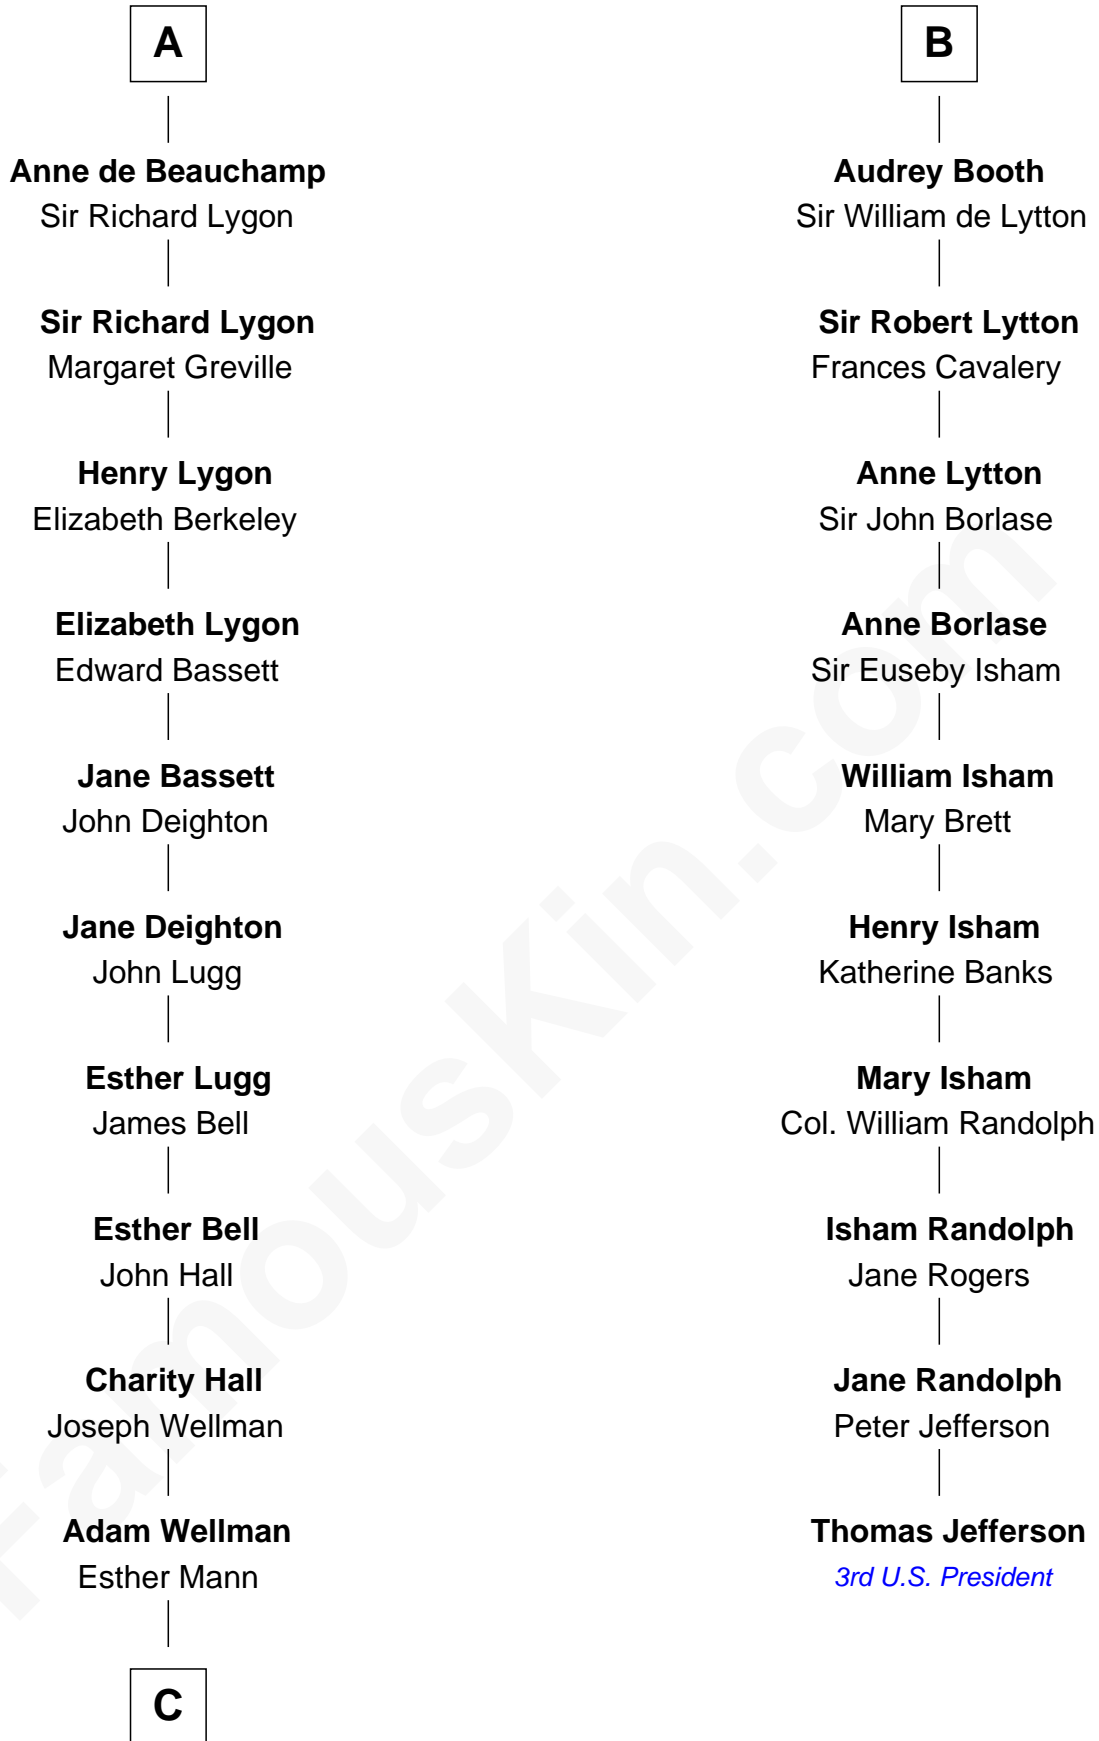

## Relationship Chart of

### Jack London

Author of "The Call of the Wild"

16th cousin 4 times removed of

### Thomas Jefferson

3rd U.S. President and Signer of the Declaration of Independence

**C**

—  
**Joel Wellman**

Betsey Baker

—  
**Marshall Daniel Wellman**

Eleanor Garrett Jones

—  
**Flora Wellman**