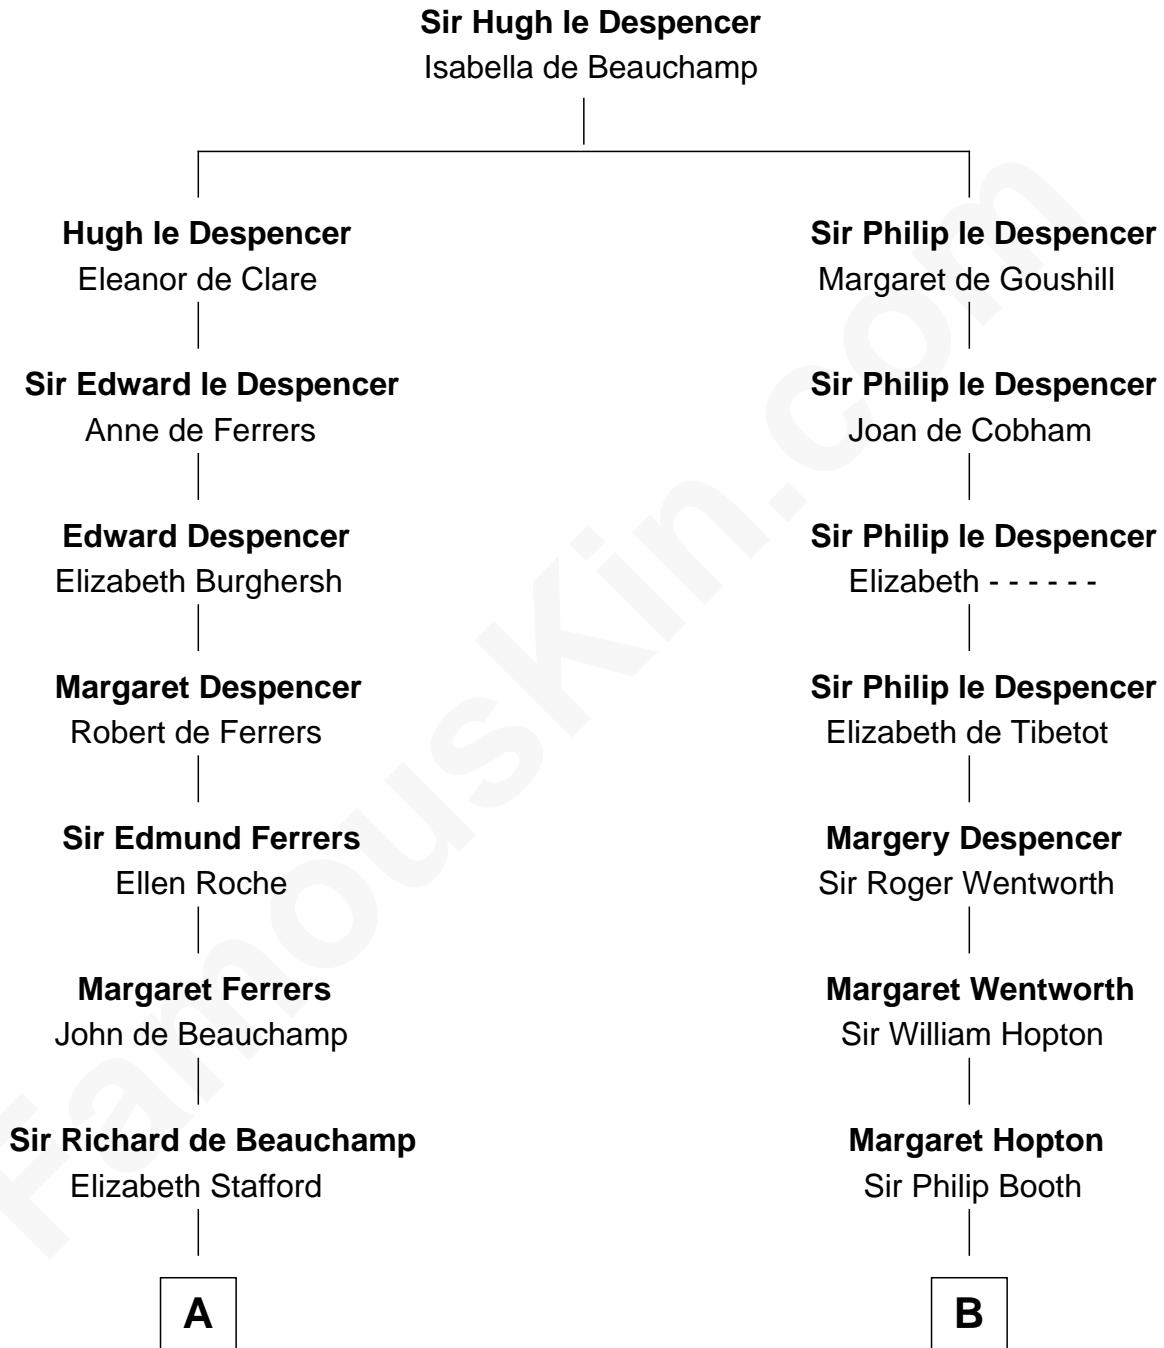

## Relationship Chart of

### Jack London

Author of "The Call of the Wild"

16th cousin 4 times removed of

### Thomas Jefferson

3rd U.S. President and Signer of the Declaration of Independence

**C**

—  
**Joel Wellman**

Betsey Baker

—  
**Marshall Daniel Wellman**

Eleanor Garrett Jones

—  
**Flora Wellman**