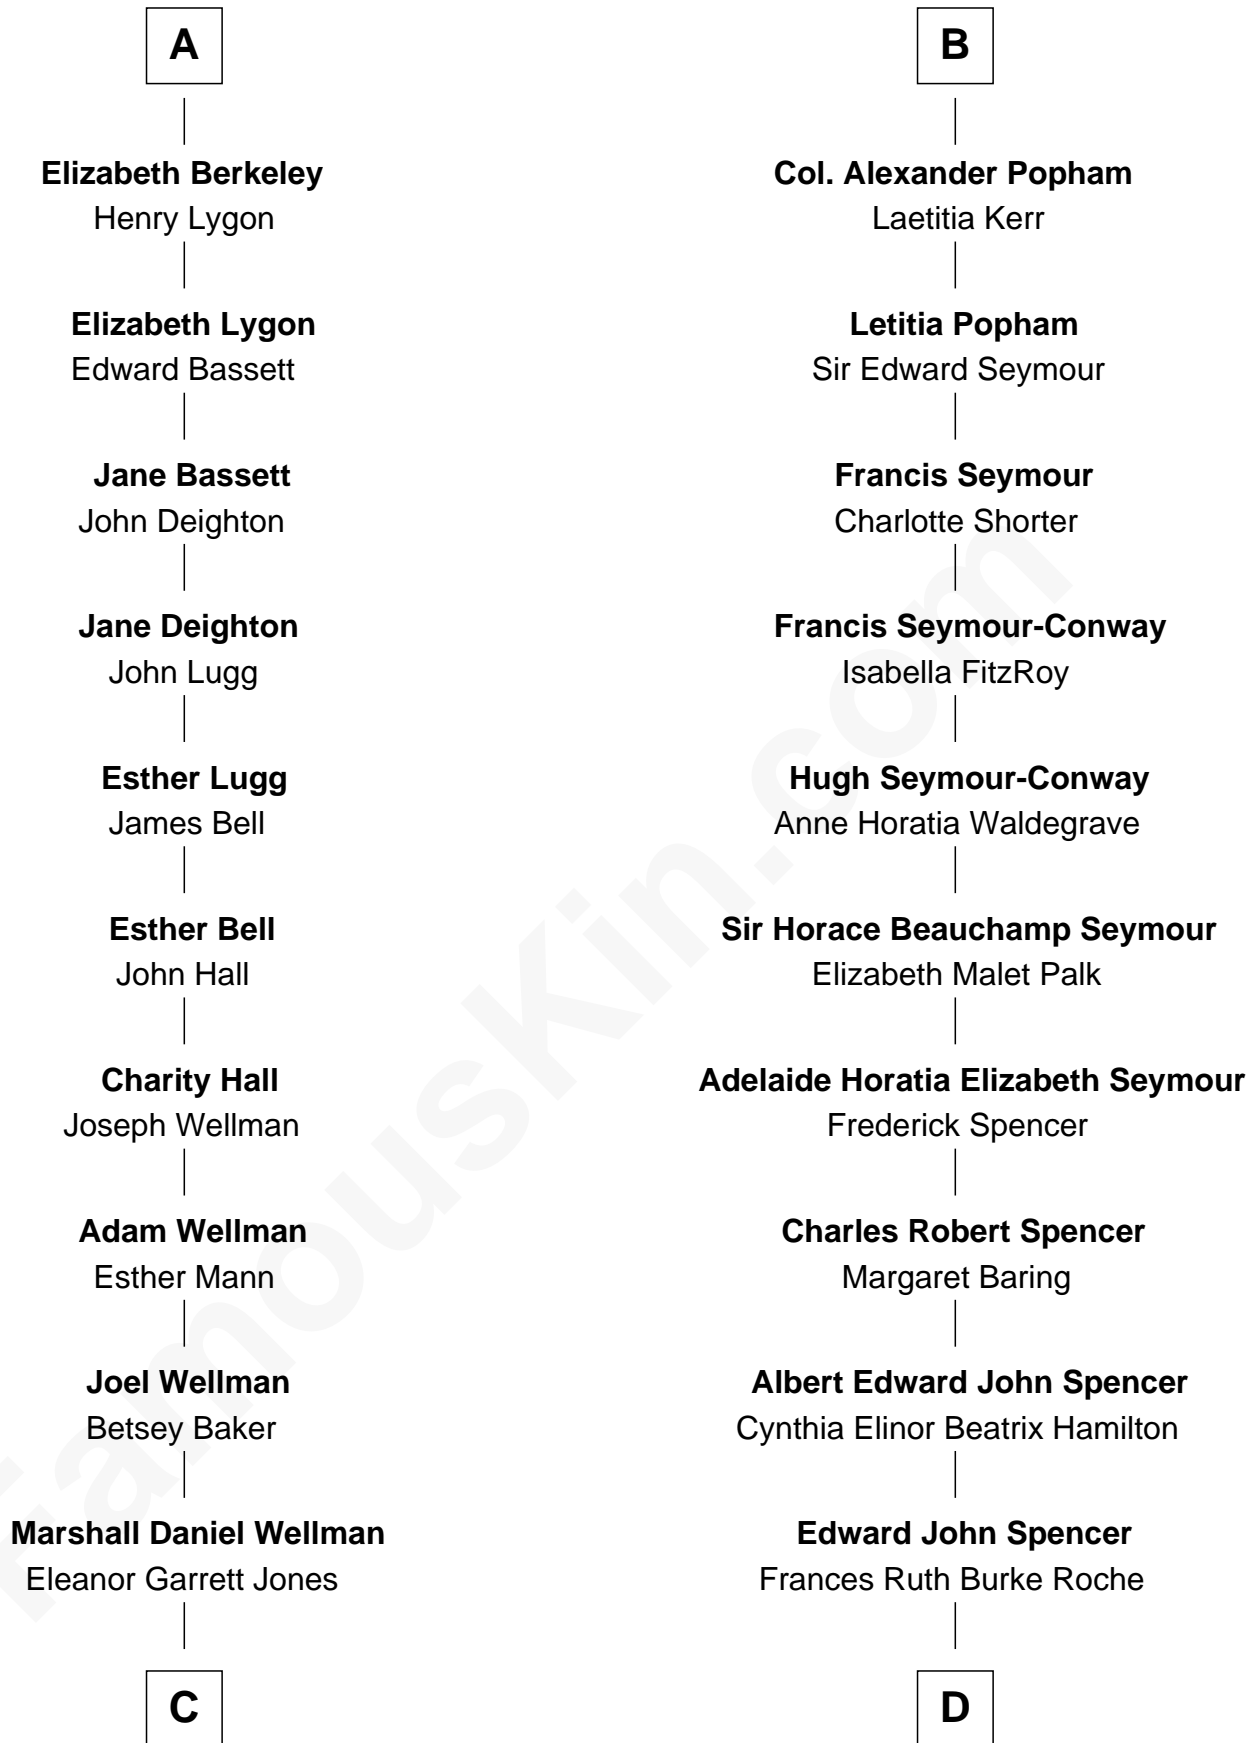

# FamousKin.com Relationship Chart of

**Jack London**

*Author of "The Call of the Wild"*

18th cousin of

**Prince William**

*Prince of Wales*

**Sir Maurice de Berkeley**

Eve la Zouche

Katherine de Clyvedon

**Sir John Berkeley**

Elizabeth Betteshorne

**Elizabeth Berkeley**

Sir John Sutton

**Sir Edmund Sutton**

Matilda Clifford

**Thomas Dudley**

Grace Threlkeld

**John Dudley**

Elizabeth Gardiner

**Anne Dudley**

Sir Francis Popham

**B**

**C**

**Flora Wellman**  
William Henry Chaney