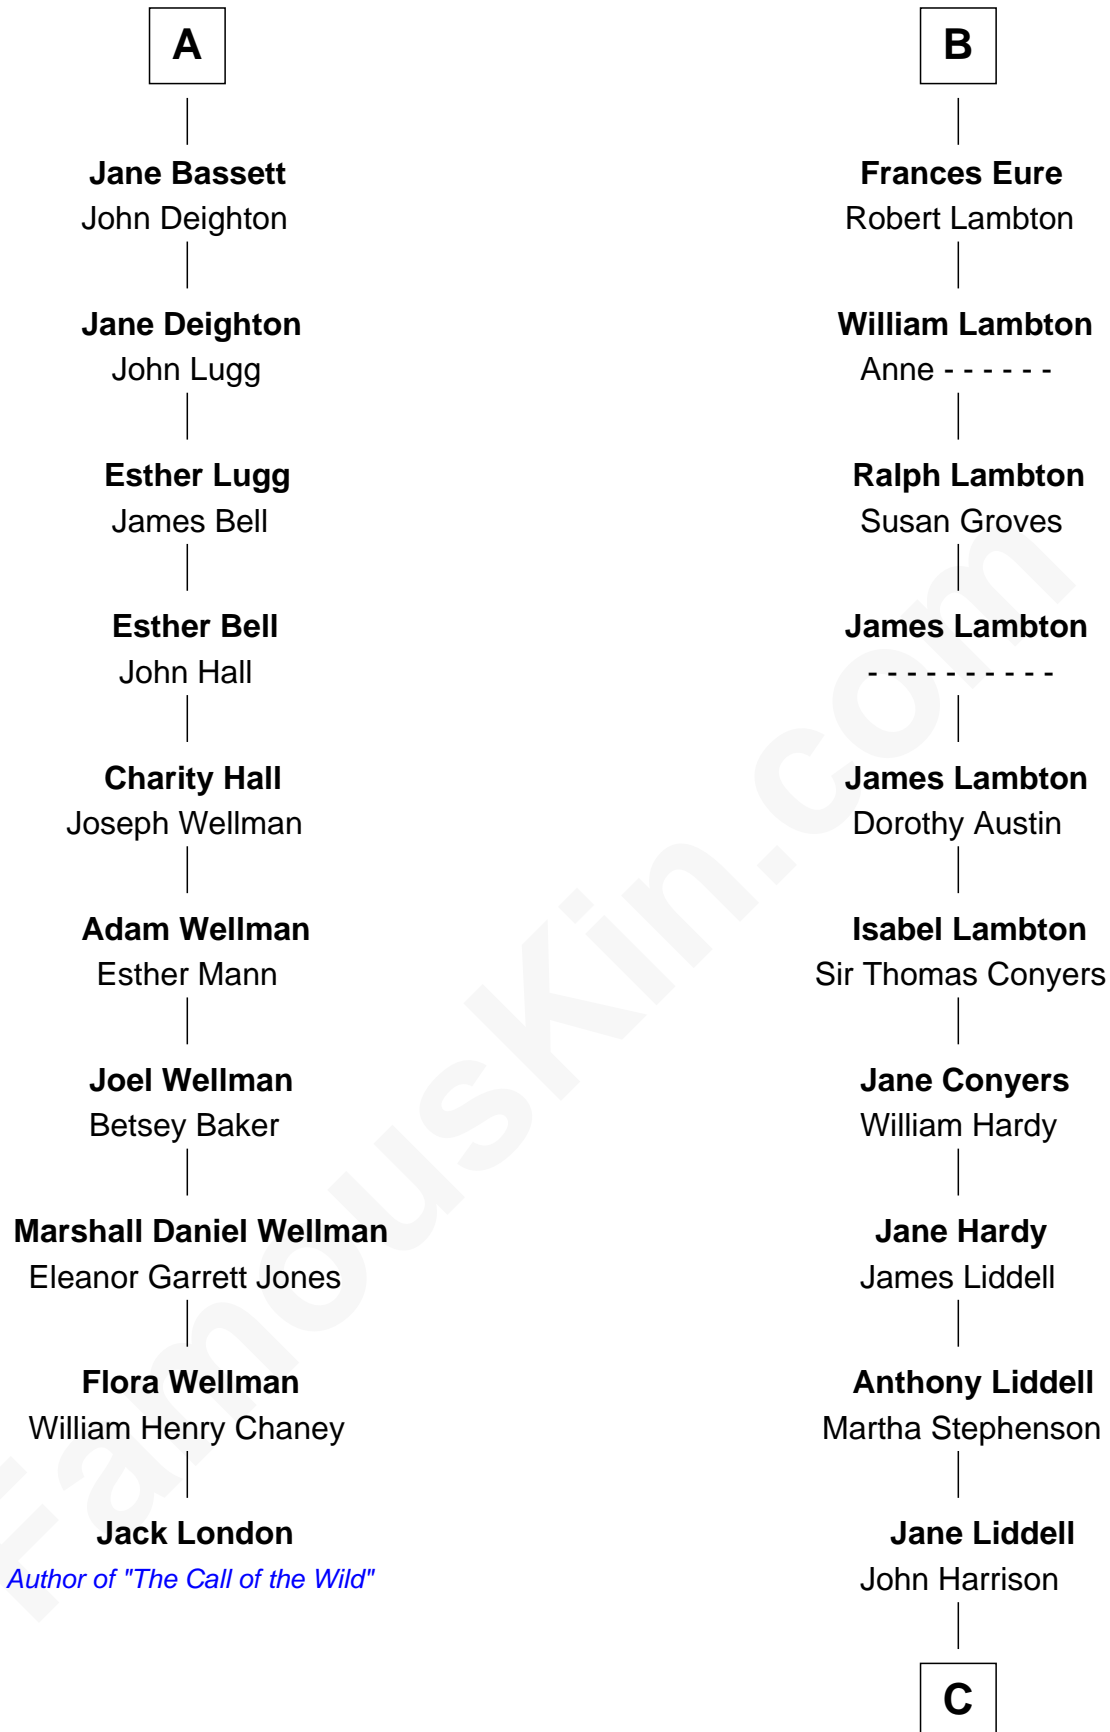

## Relationship Chart of

### Jack London

*Author of "The Call of the Wild"*

16th cousin 5 times removed of

### Catherine Middleton

*Princess of Wales*

**C**

**John Harrison**

Jane Hill

**Thomas Harrison**

Elizabeth Mary Temple

**Dorothy Harrison**